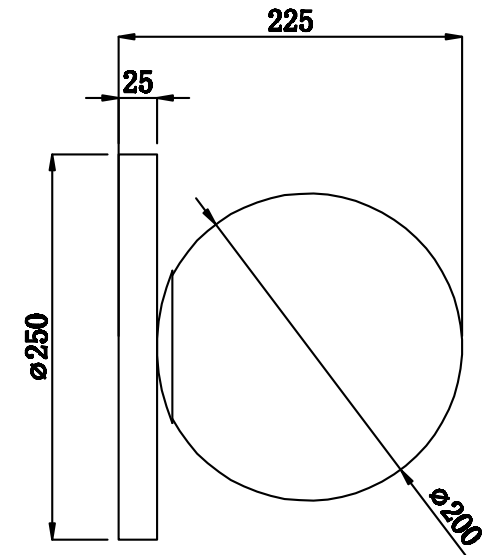

# Instruction

FR5125WL-01BS

1 x E14 (40W)

Model: FR5125WL-01BS

Collection: Modern

Wall Lamps