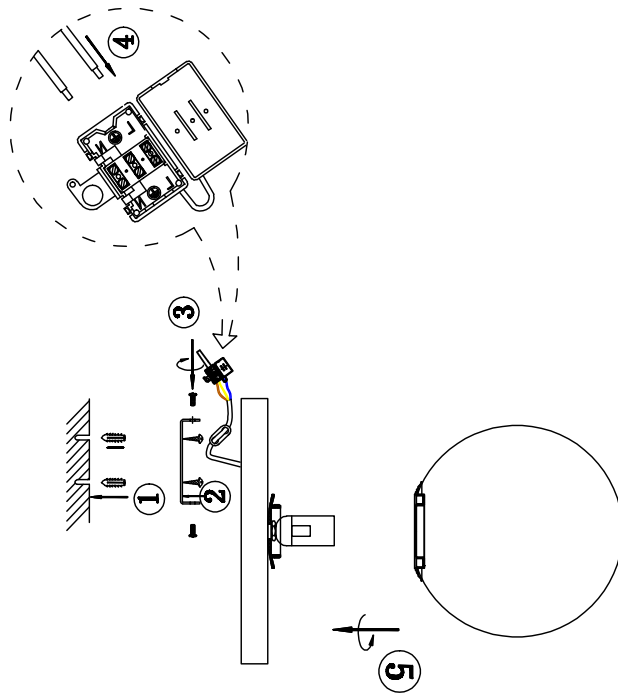

# Instruction

FR5125WL-01BS

1 x E14 (40W)

Model: FR5125WL-01BS

Collection: Modern

Wall Lamps