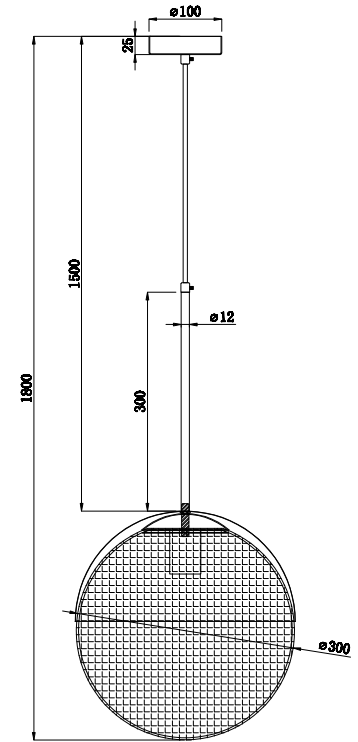

# Instruction

FR5127PL-01BS

1 x E27 (40W)

Model: FR5127PL-01BS  
Collection: Modern

Pendant Lamps