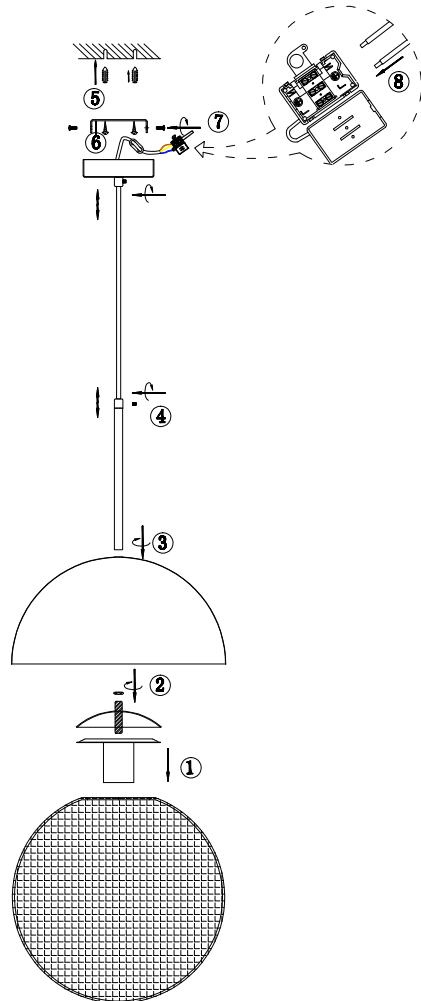

# Instruction

FR5127PL-01BS

1 x E27 (40W)

Model: FR5127PL-01BS  
Collection: Modern

Pendant Lamps