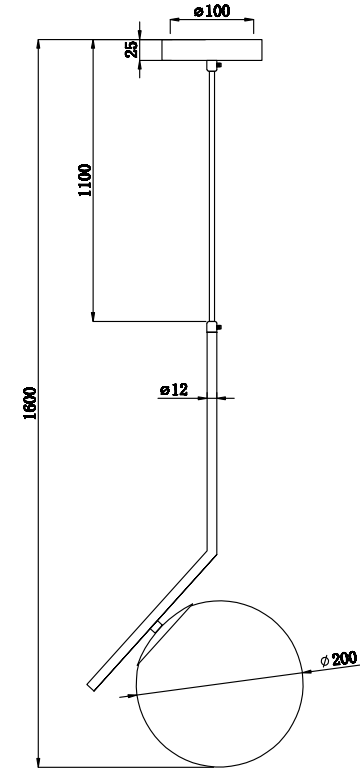

FREYA
TRADITION OF QUALITY

Instruction

FR5129PL-01BS

1 x E14 (40W)

Model: FR5129PL-01BS
Collection: Modern

Pendant Lamps