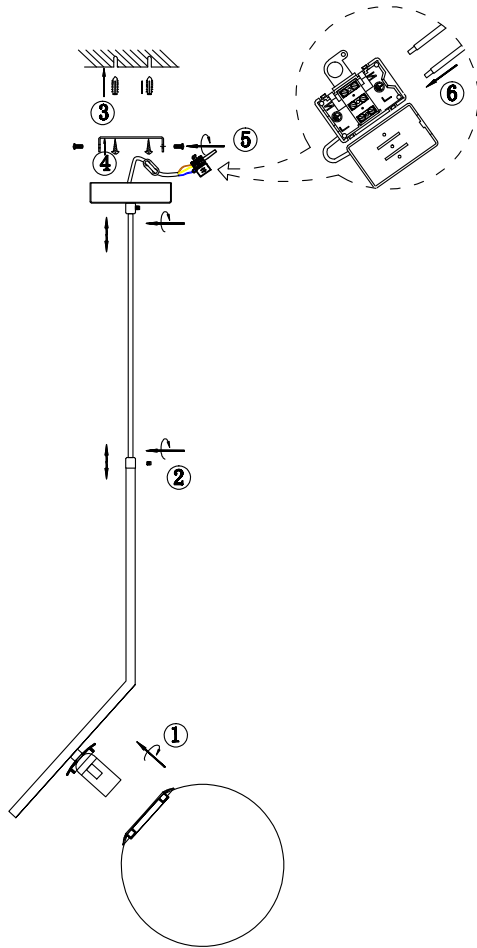

FREYA
TRADITION OF QUALITY

Instruction

FR5129PL-01BS

1 x E14 (40W)

Model: FR5129PL-01BS
Collection: Modern

Pendant Lamps