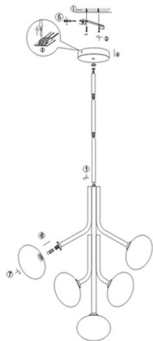

ENGLISH IP20

Specification of installation

In order to ensure safety use, please notice the following items:

- Read and understand the whole Specification.
- Suitable for the use of 220-240V and 50-60Hz.
- Must be installed on the fixed places and be checked annually
- Please wear gloves as instalment and avoid rot on the surface of plaeting.
- Please turn off the lighting source by soft cloth as cleaning prohibited to use of rotted detergent.
- Please connect with the local sales service center when there are any abnormality.

CEILING PAN SIZE:

FIXTURE SIZE:

Product coding: ALICIA SP7