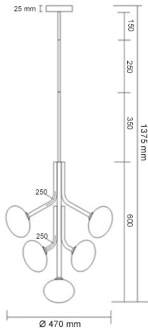

ENGLISH IP20

Specification of installation

In order to ensure safety use, please notice the following items:

- Read and understand the whole Specification.
- Suitable for the use of 220-240V and 50-60Hz.
- Must be installed on the fixed places and be checked annually
- Please wear gloves as instalment and avoid rot on the surface of plaeting.
- Please turn off the lighting source by soft cloth as cleaning prohibited to use of rotted detergent.
- Please connect with the local sales service center when there are any abnormality.

CEILING PAN SIZE:

FIXTURE SIZE:

Product coding: ALICIA SP7