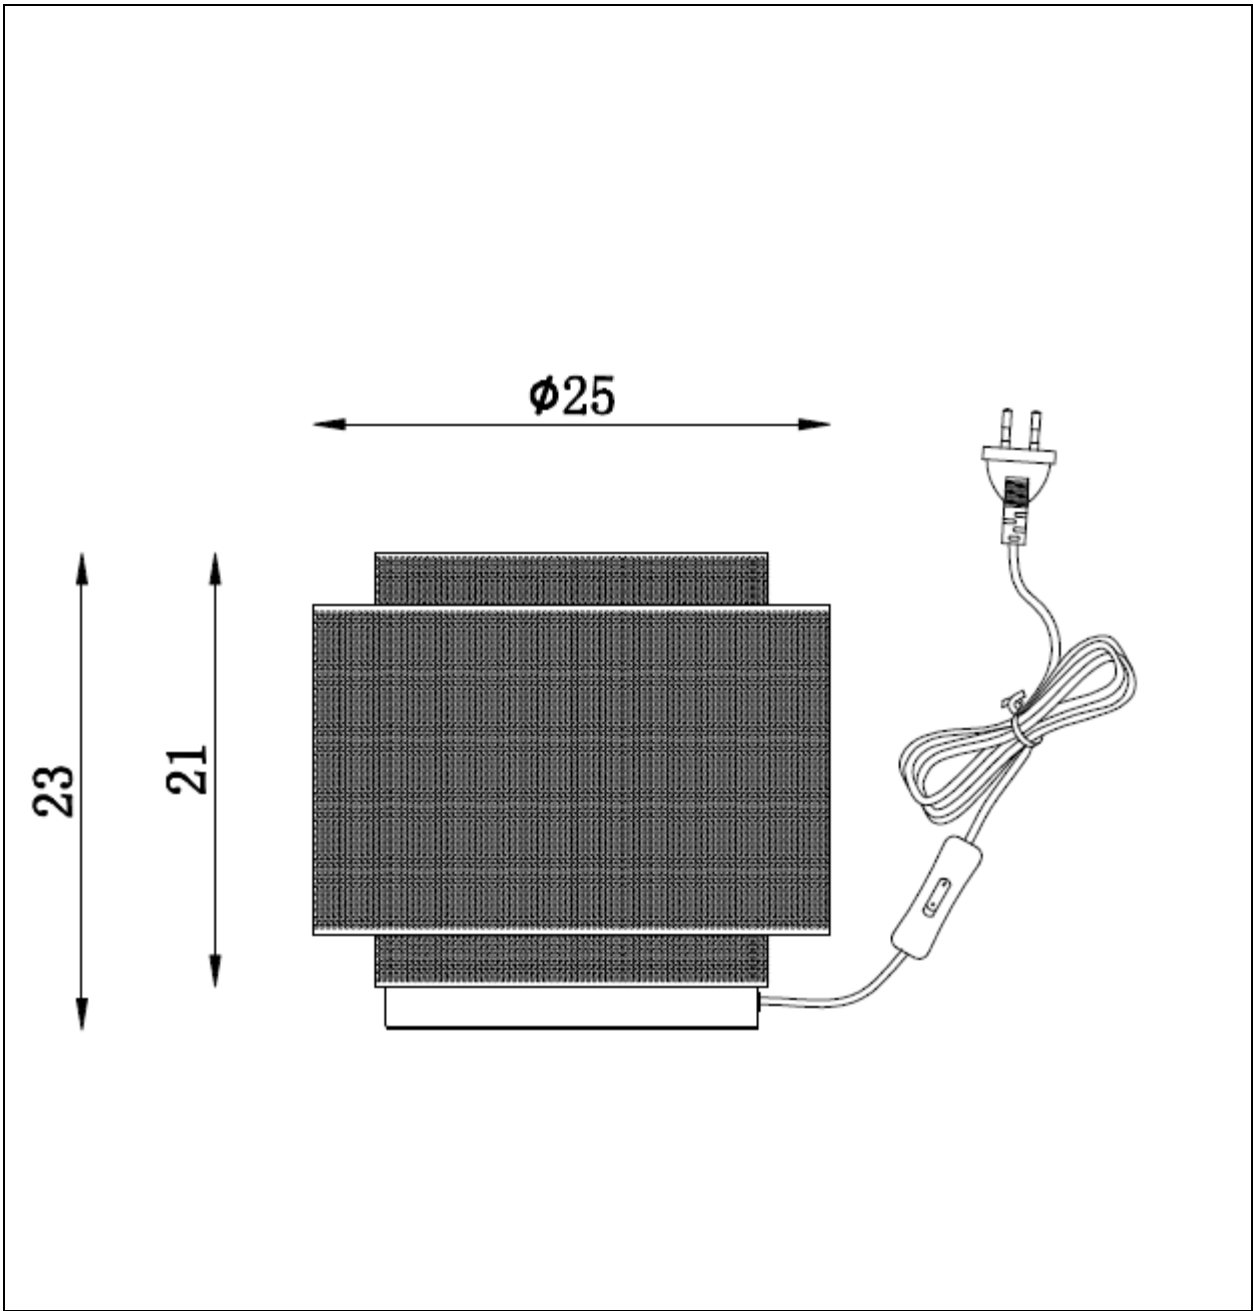

LUCIDE

Item number: 02504/01/30

Technical details

| | |
|--------------------------------------|-----------------|
| Materials used: | Metal |
| Color: | Matt black+rust |
| Dimmable and how is fixture dimmable | No |
| Size: | Height: 23cm |
| | Length: 25cm |
| | Width: 25cm |
| | Net weight: 2KG |
| Power requirements: | 220-240V~50Hz |
| Bulb type and maximum wattage: | E27 Max. 60W |
| Number of bulbs: | 1xE27 |
| IP degree: | IP 20 |