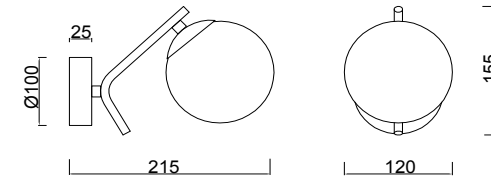

# Instruction

FR5083WL-01CH

1 x E14 (40W)

Model: FR5083WL-01CH  
Collection: Modern  
Series: New Series 083

Wall Lamps