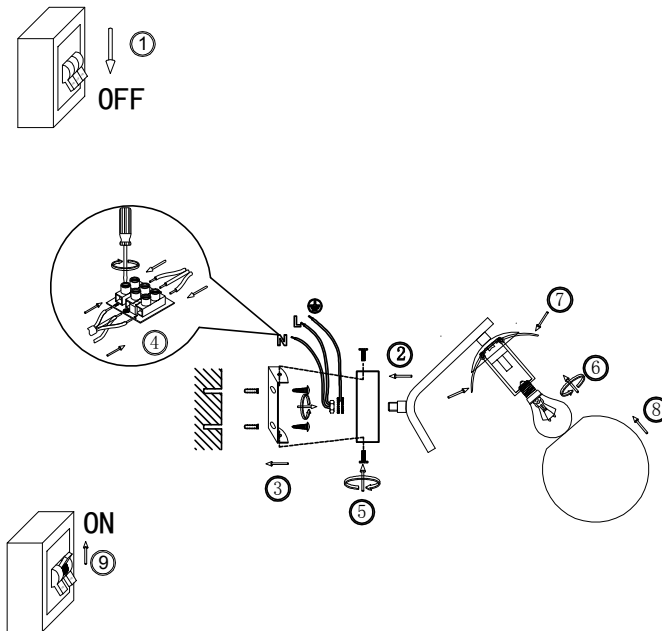

# Instruction

FR5083WL-01CH

1 x E14 (40W)

Model: FR5083WL-01CH  
Collection: Modern  
Series: New Series 083

Wall Lamps