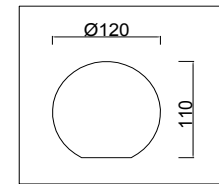

# Instruction

FR5083WL-01CH

1 x E14 (40W)

Model: FR5083WL-01CH  
Collection: Modern  
Series: New Series 083

Wall Lamps