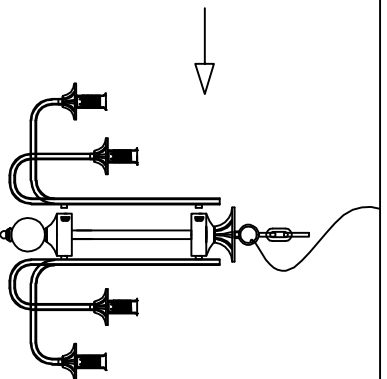

1

4

2

5

3

6

MODEL: 4606+3/C

Safety precautions:

1. The power do not exceed the prescribed range (rated voltage AC220-240V 50Hz).
2. Please cut off the power supply while replacing the light source and other maintenance operation.
3. The plate fixed on the ceiling must be able to withstand the weight more than 3 times of the object.
4. After installation is complete, check the glass right or not? If it is damaged, it should be replaced immediately.