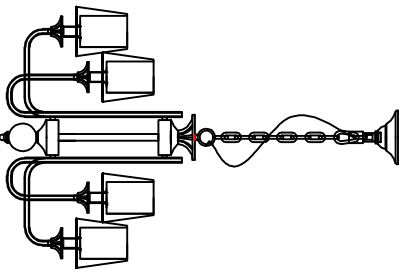

1

4

2

5

3

6

MODEL: 4606+3/C

Safety precautions:

1. The power do not exceed the prescribed range (rated voltage AC220-240V 50Hz).
2. Please cut off the power supply while replacing the light source and other maintenance operation.
3. The plate fixed on the ceiling must be able to withstand the weight more than 3 times of the object.
4. After installation is complete, check the glass right or not? If it is damaged, it should be replaced immediately.