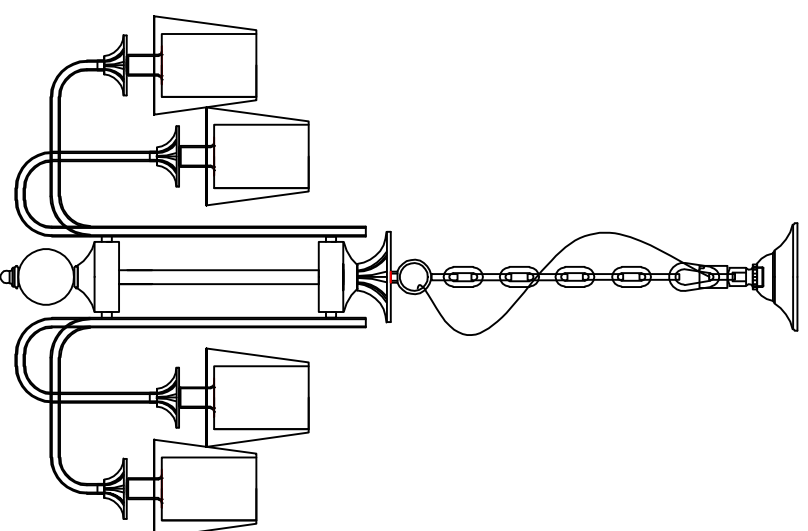

1

4

2

5

3

6

MODEL: 4606+3/C

Safety precautions:

1. The power do not exceed the prescribed range (rated voltage AC220-240V 50Hz).
2. Please cut off the power supply while replacing the light source and other maintenance operation.
3. The plate fixed on the ceiling must be able to withstand the weight more than 3 times of the object.
4. After installation is complete, check the glass right or not? If it is damaged, it should be replaced immediately.