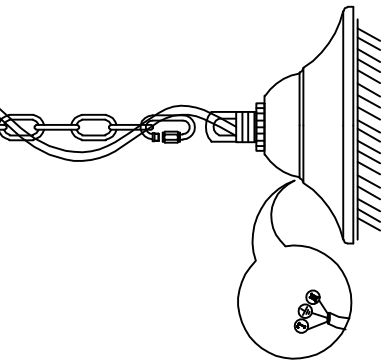

1

4

2

5

3

6

MODEL: 4606+3/C

Safety precautions:

1. The power do not exceed the prescribed range (rated voltage AC220-240V 50Hz).
2. Please cut off the power supply while replacing the light source and other maintenance operation.
3. The plate fixed on the ceiling must be able to withstand the weight more than 3 times of the object.
4. After installation is complete, check the glass right or not? If it is damaged, it should be replaced immediately.