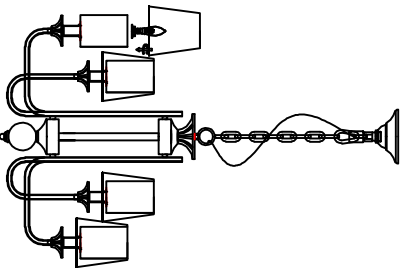

1

4

2

5

3

6

MODEL: 4606+3/C

Safety precautions:

1. The power do not exceed the prescribed range (rated voltage AC220-240V 50Hz).
2. Please cut off the power supply while replacing the light source and other maintenance operation.
3. The plate fixed on the ceiling must be able to withstand the weight more than 3 times of the object.
4. After installation is complete, check the glass right or not? If it is damaged, it should be replaced immediately.