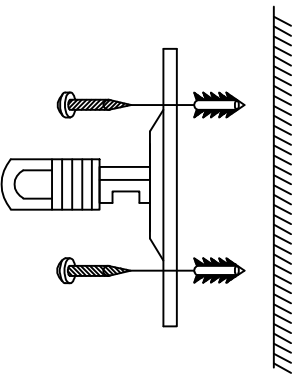

1

4

2

5

3

6

MODEL: 4606+3/C

Safety precautions:

1. The power do not exceed the prescribed range (rated voltage AC220-240V 50Hz).
2. Please cut off the power supply while replacing the light source and other maintenance operation.
3. The plate fixed on the ceiling must be able to withstand the weight more than 3 times of the object.
4. After installation is complete, check the glass right or not? If it is damaged, it should be replaced immediately.