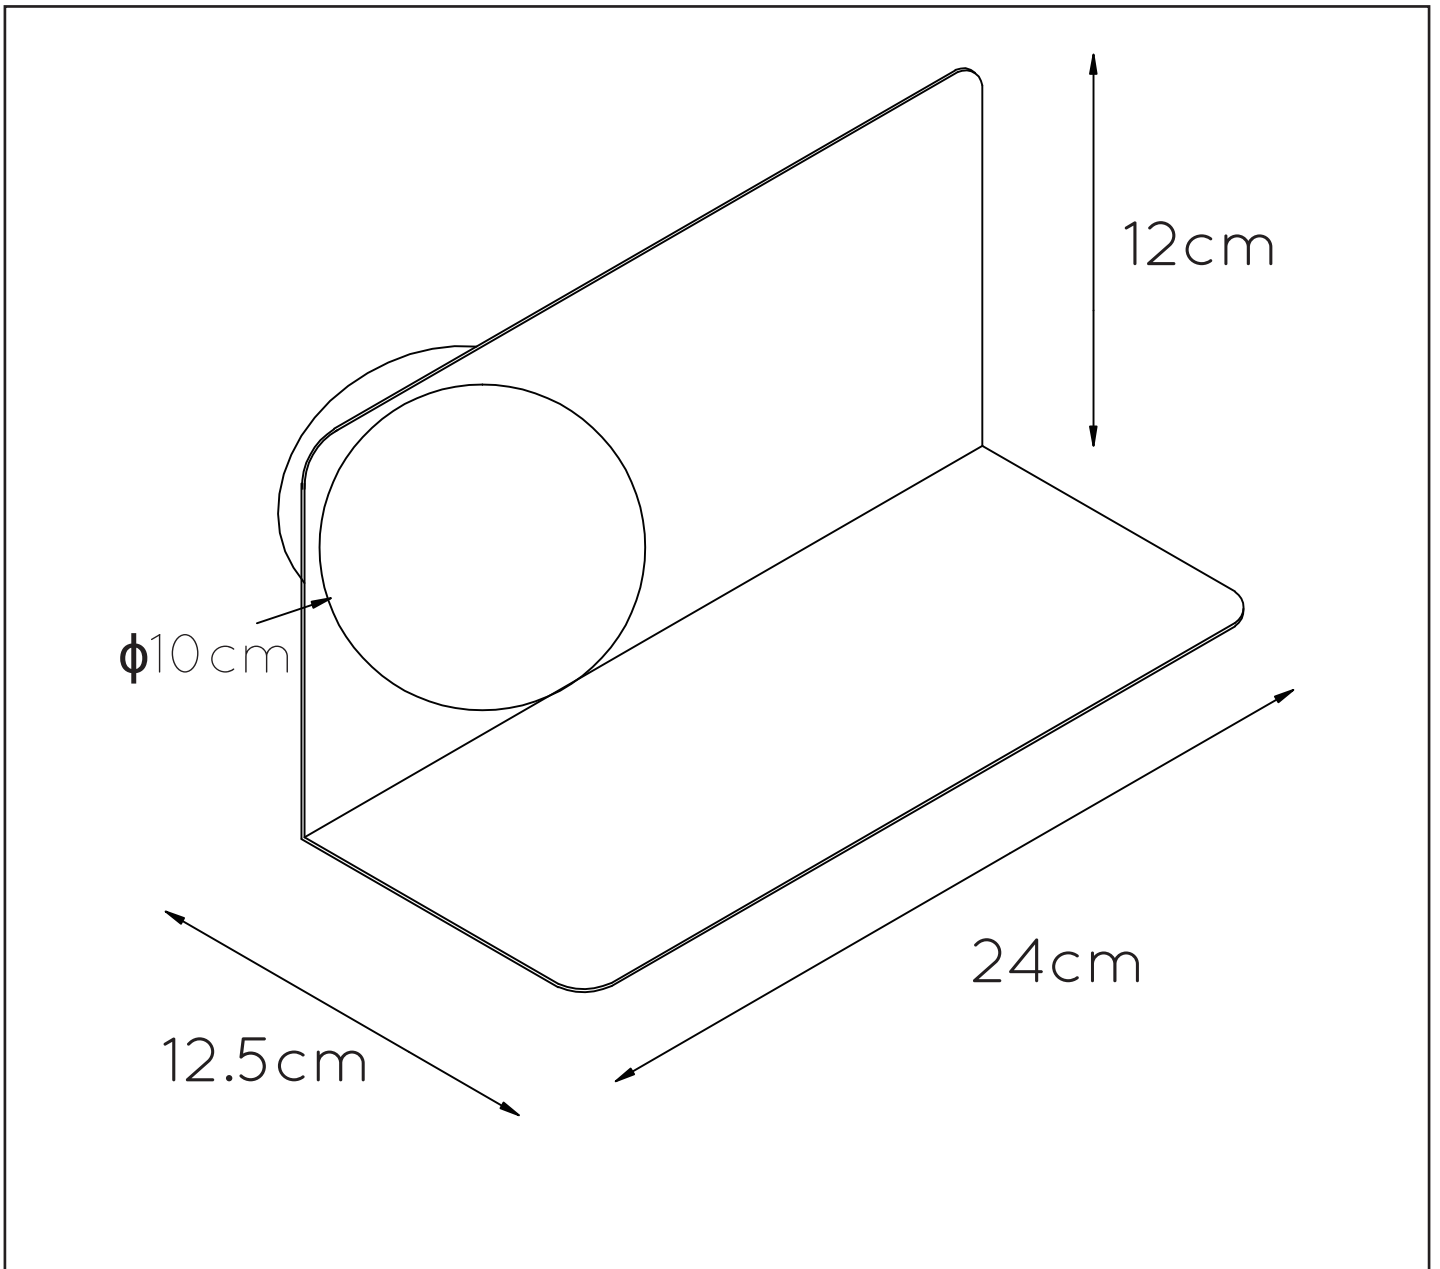

BONNI

item number : 45200/01/30

EAN code : 5411212451804

item number : 45200/01/33

EAN code : 5411212451811

item number : 45200/01/35

EAN code : 5411212451828

For more specifications, dimensions please visit

www.lucide.com