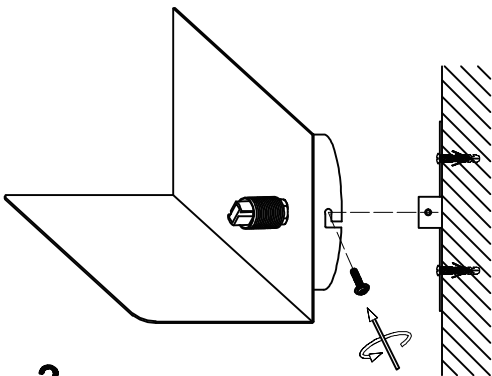

LUCIDE

INSTALLATION DRAWING SPECIFICATIONS

1.

2.

3.

4.