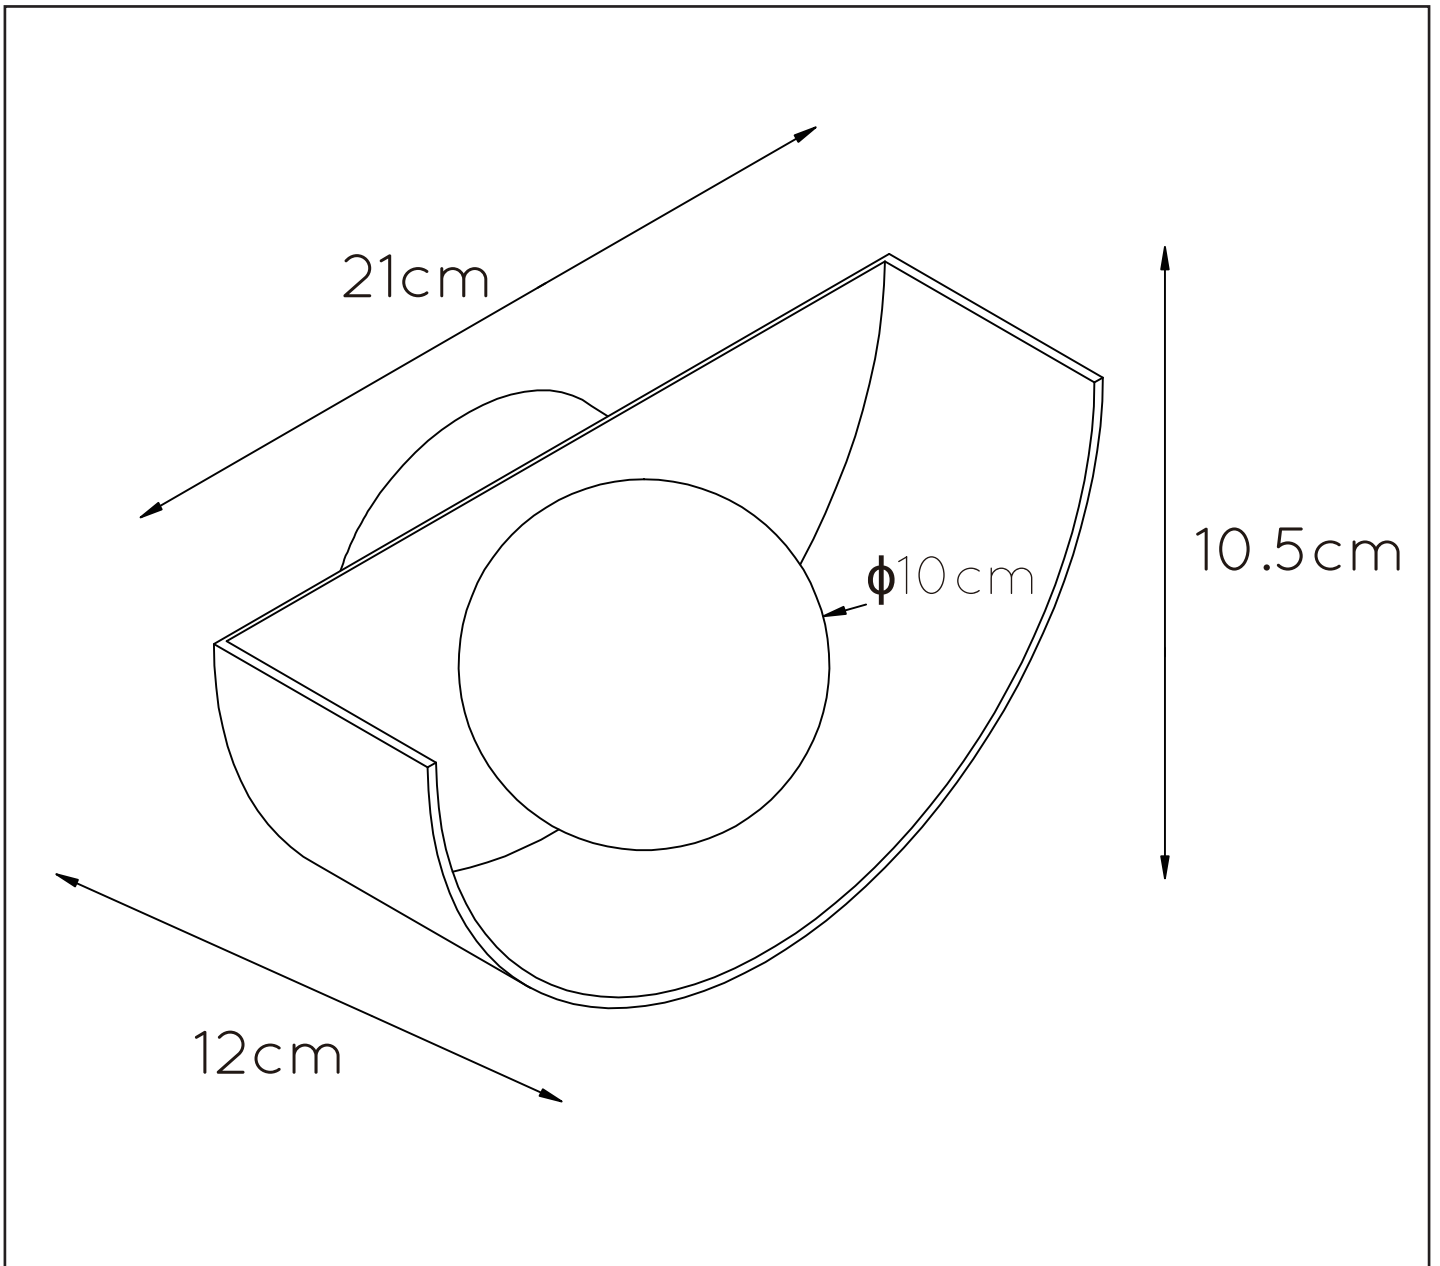

BENNI

item number : 45201/01/30
EAN code : 5411212451835

item number : 45201/01/33
EAN code : 5411212451842

item number : 45201/01/35
EAN code : 5411212451859