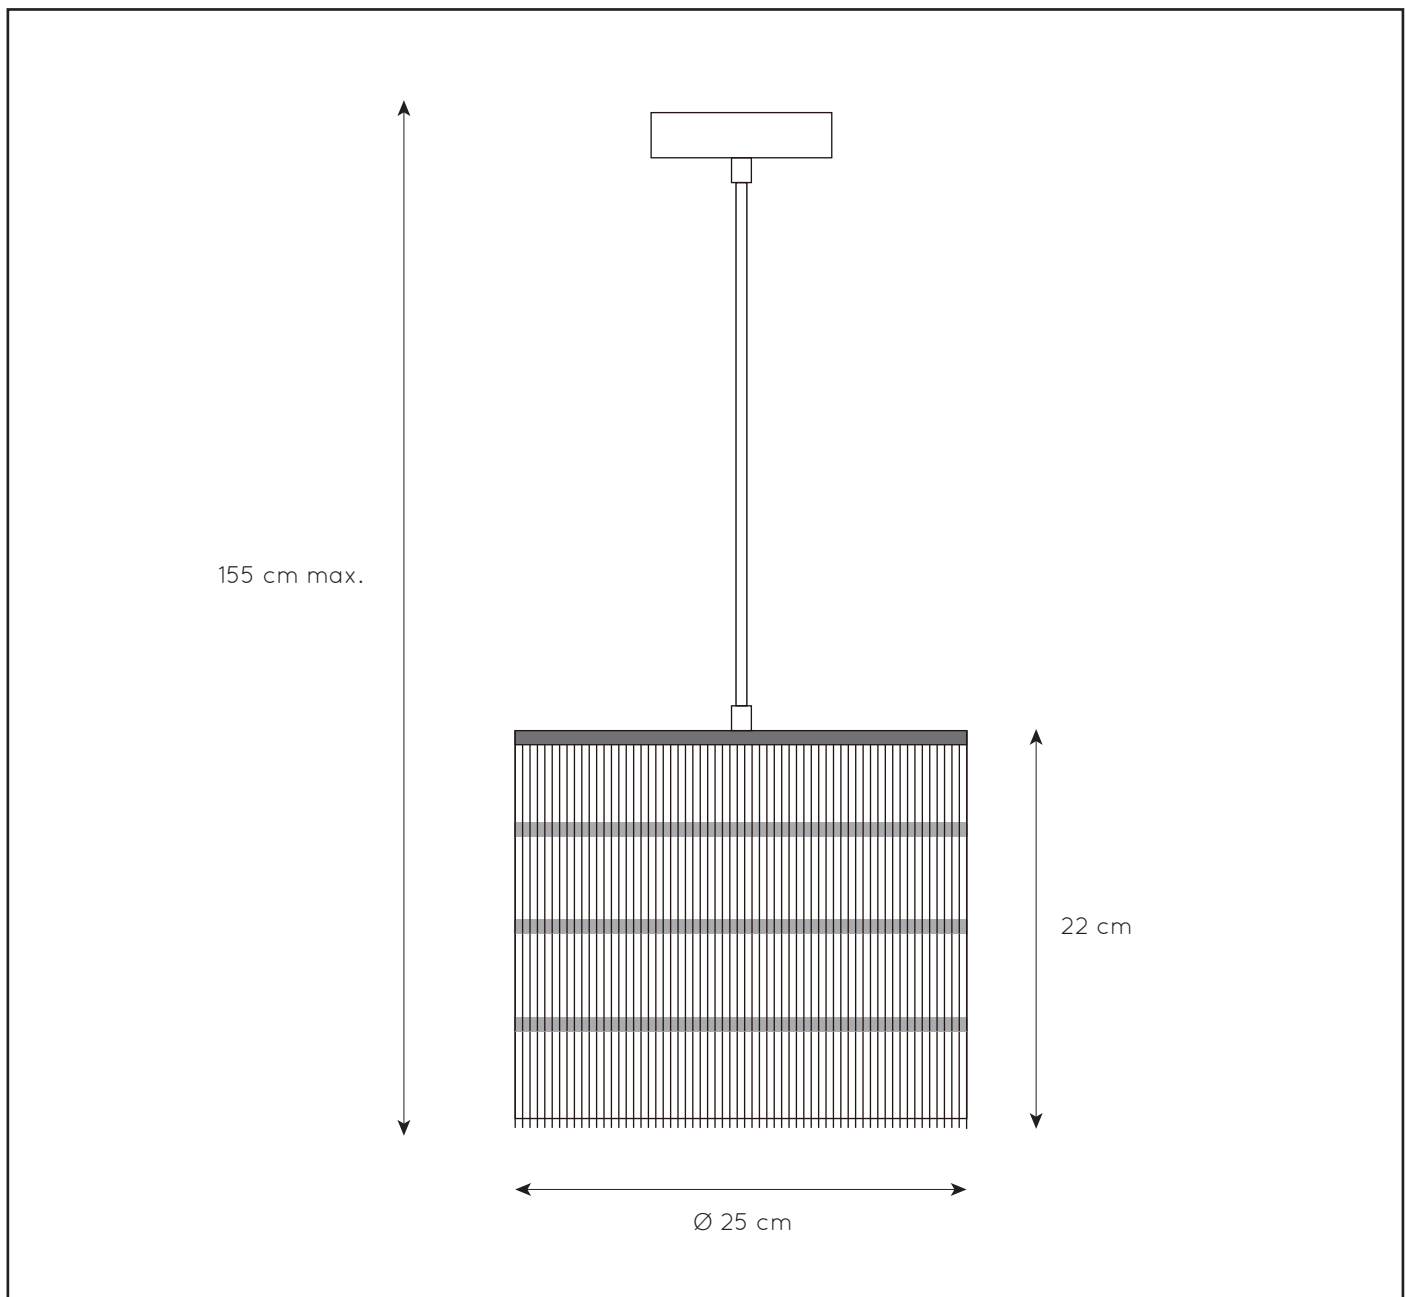

LUCIDE

TECHNICAL DRAWING & DIMENSIONS

TOGO

Item number : 10407/25/36

EAN code : 5411212105363

For more specifications, dimensions please visit
www.lucide.com