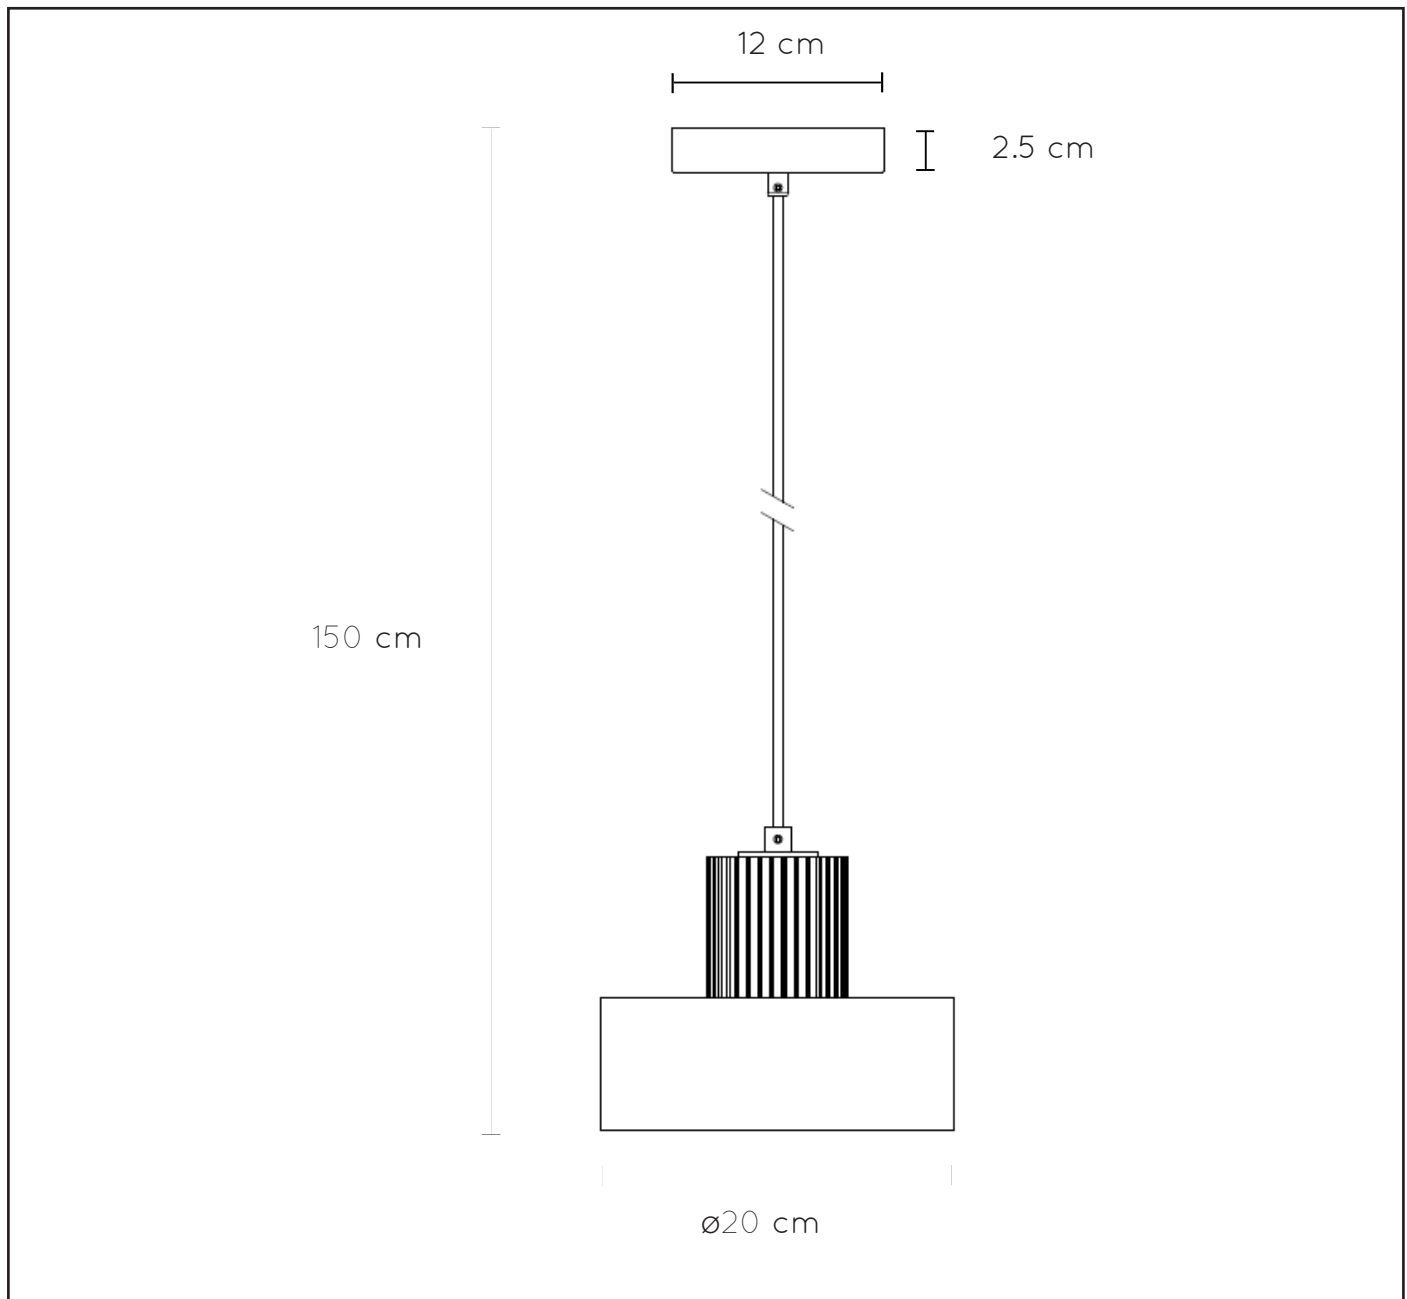

## General

**Dimensions LxWxH :** 20 cm x 20 cm x 150 cm

**Height minimum :** -

**Height maximum :** 151.5 cm

**Dimensions shade LxWxH :** 20 cm x 20 cm x 15.5 cm

**Main material :** Concrete

**Ceiling rose material :** Metal

## Product specifications

**Dimmable :** Yes

**Light direction :** Downlight

**Adjustable in height :** Adjustable In Height  
(Before Installation)

**Directional :** No directional

**Cable :** Yes, Cable On Product

**Cable length :** 130 cm

**Sensor :** Without Sensor

**Control :** Light Switch Control

**IP-Class :** 20

**Electric class :** 2

**Light source including ?:** No

**Lamp socket :** E27

**Light source number :** 1

# OPHELIA

Item number : 20419/20/30  
EAN code : 5411212202000

For more specifications, dimensions please visit  
[www.lucide.com](http://www.lucide.com)