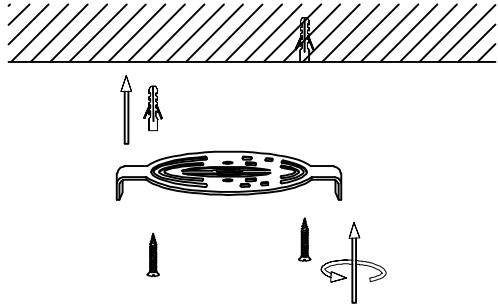

LUCIDE

INSTALLATION DRAWING SPECIFICATIONS

1.