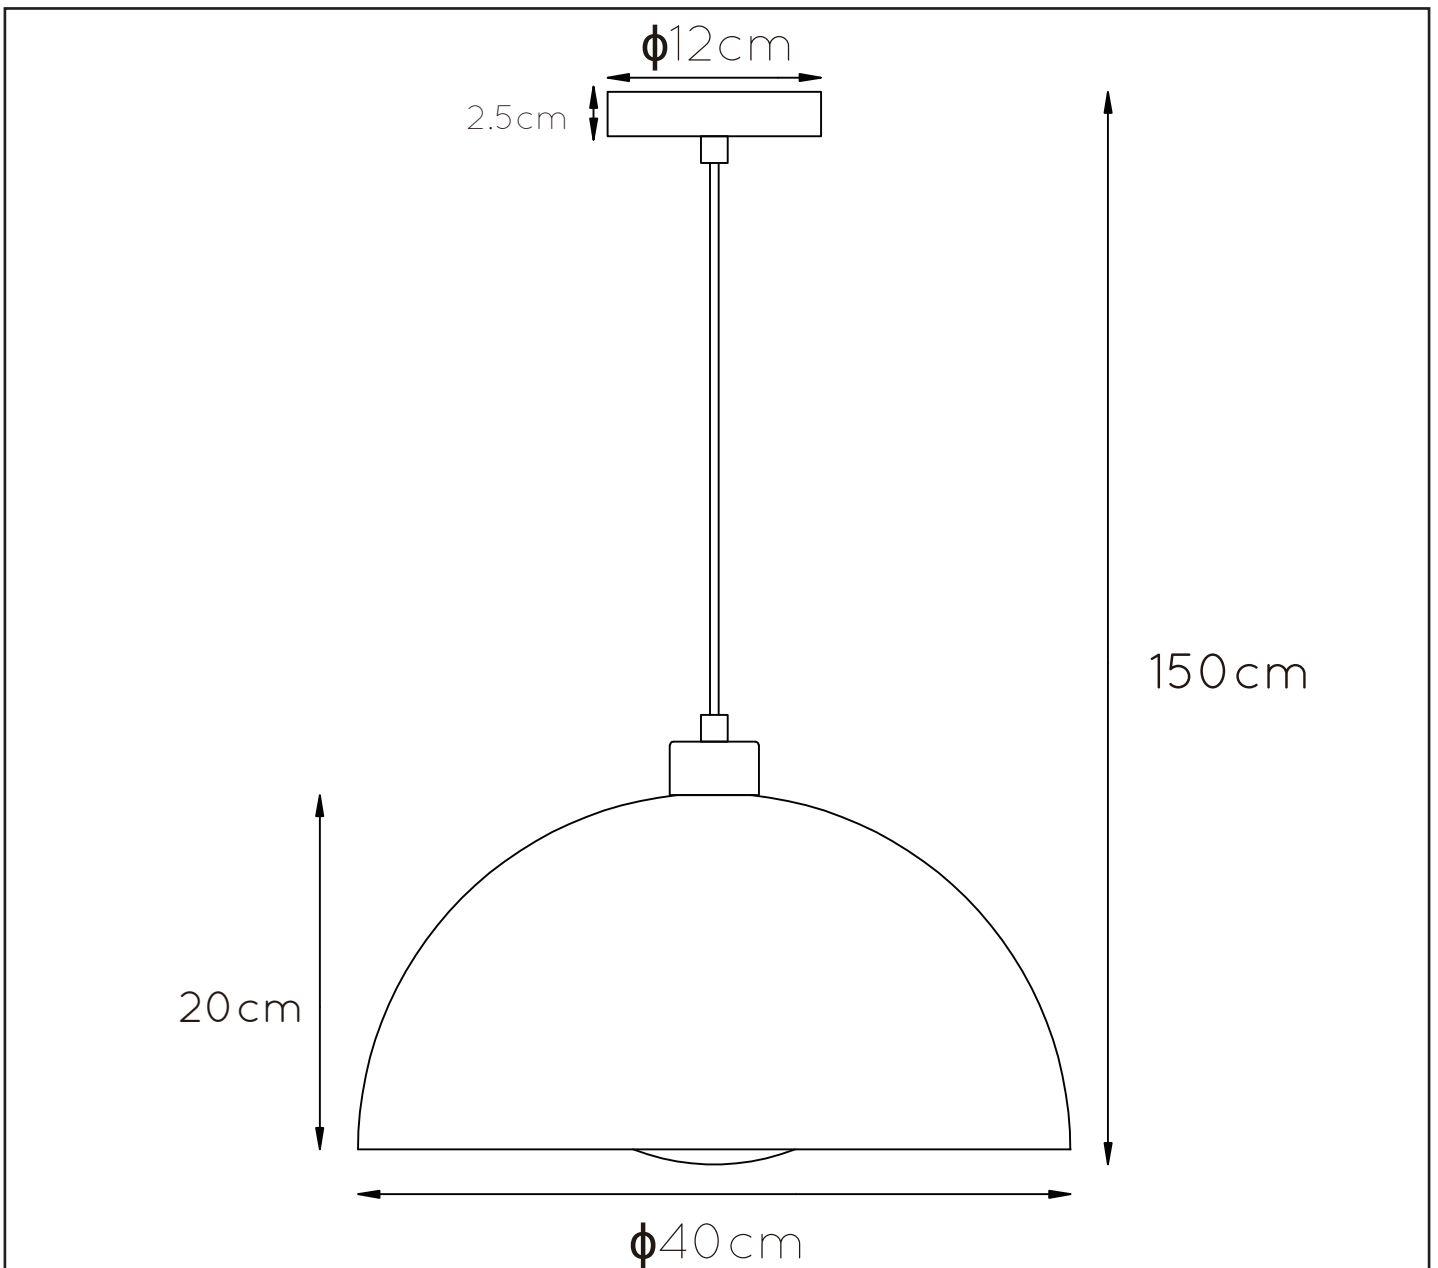

SIEMON

item number : 45496/01/30

EAN code : 5411212451743

item number : 45496/01/33

EAN code : 5411212451750

item number : 45496/01/35

EAN code : 5411212451767

item number : 45496/01/44

EAN code : 5411212451774

For more specifications, dimensions please visit

www.lucide.com