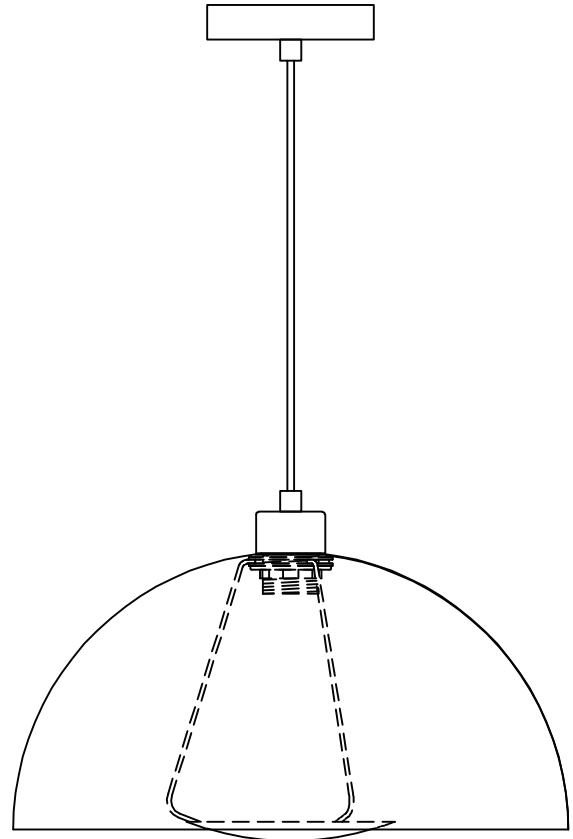

### General

**Dimensions LxWxH :** 40 cm x 40 cm x 150 cm

**Height minimum :** -

**Height maximum :** -

**Dimensions shade LxWxH :** 40 cm x 40 cm x 20 cm

**Main material :** Metal

**Ceiling rose material :** Metal

### Product specifications

**Dimmable :** Yes

**Light direction :** Around (Diffuse)

**Adjustable in height :** Yes

(Before Installation)

**Directional :** Not Directional

**Cable :** Yes, cable on product

**Cable length :** 120cm

## INSTALLATION DRAWING SPECIFICATIONS

1.

2.

3.

4.