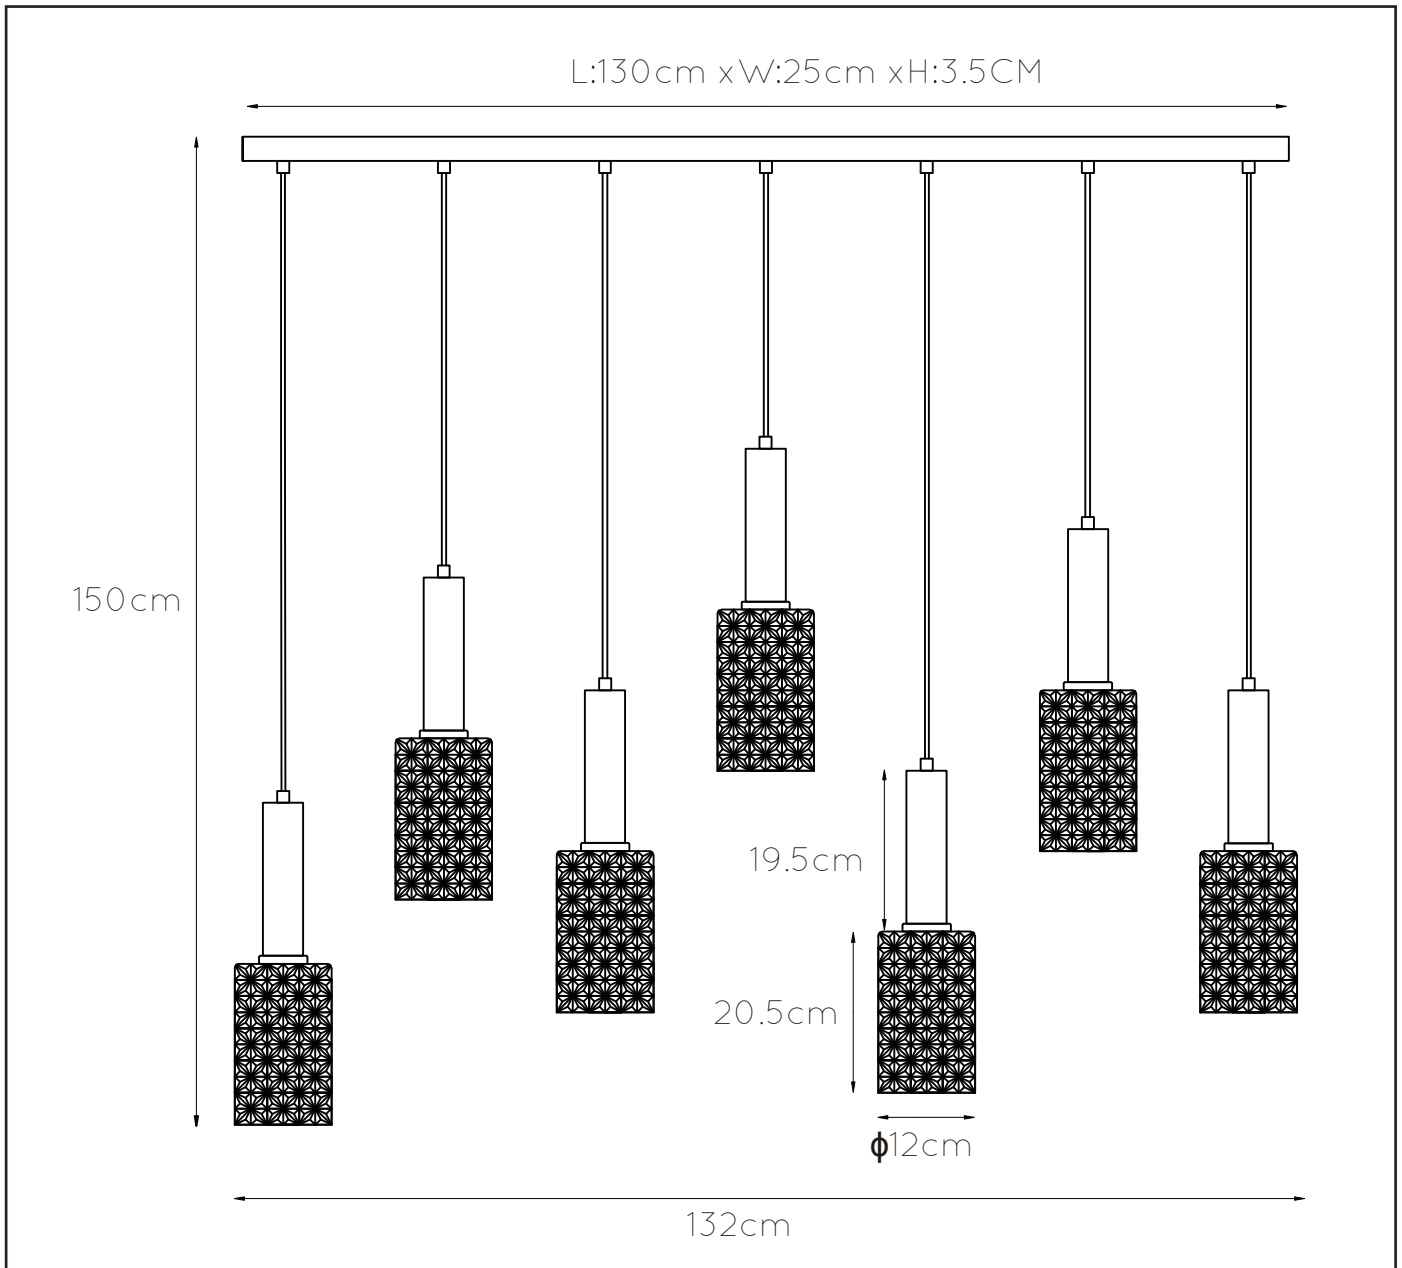

CORALIE

item number : 45498/07/02

EAN code : 5411212451620

For more specifications, dimensions please visit

www.lucide.com