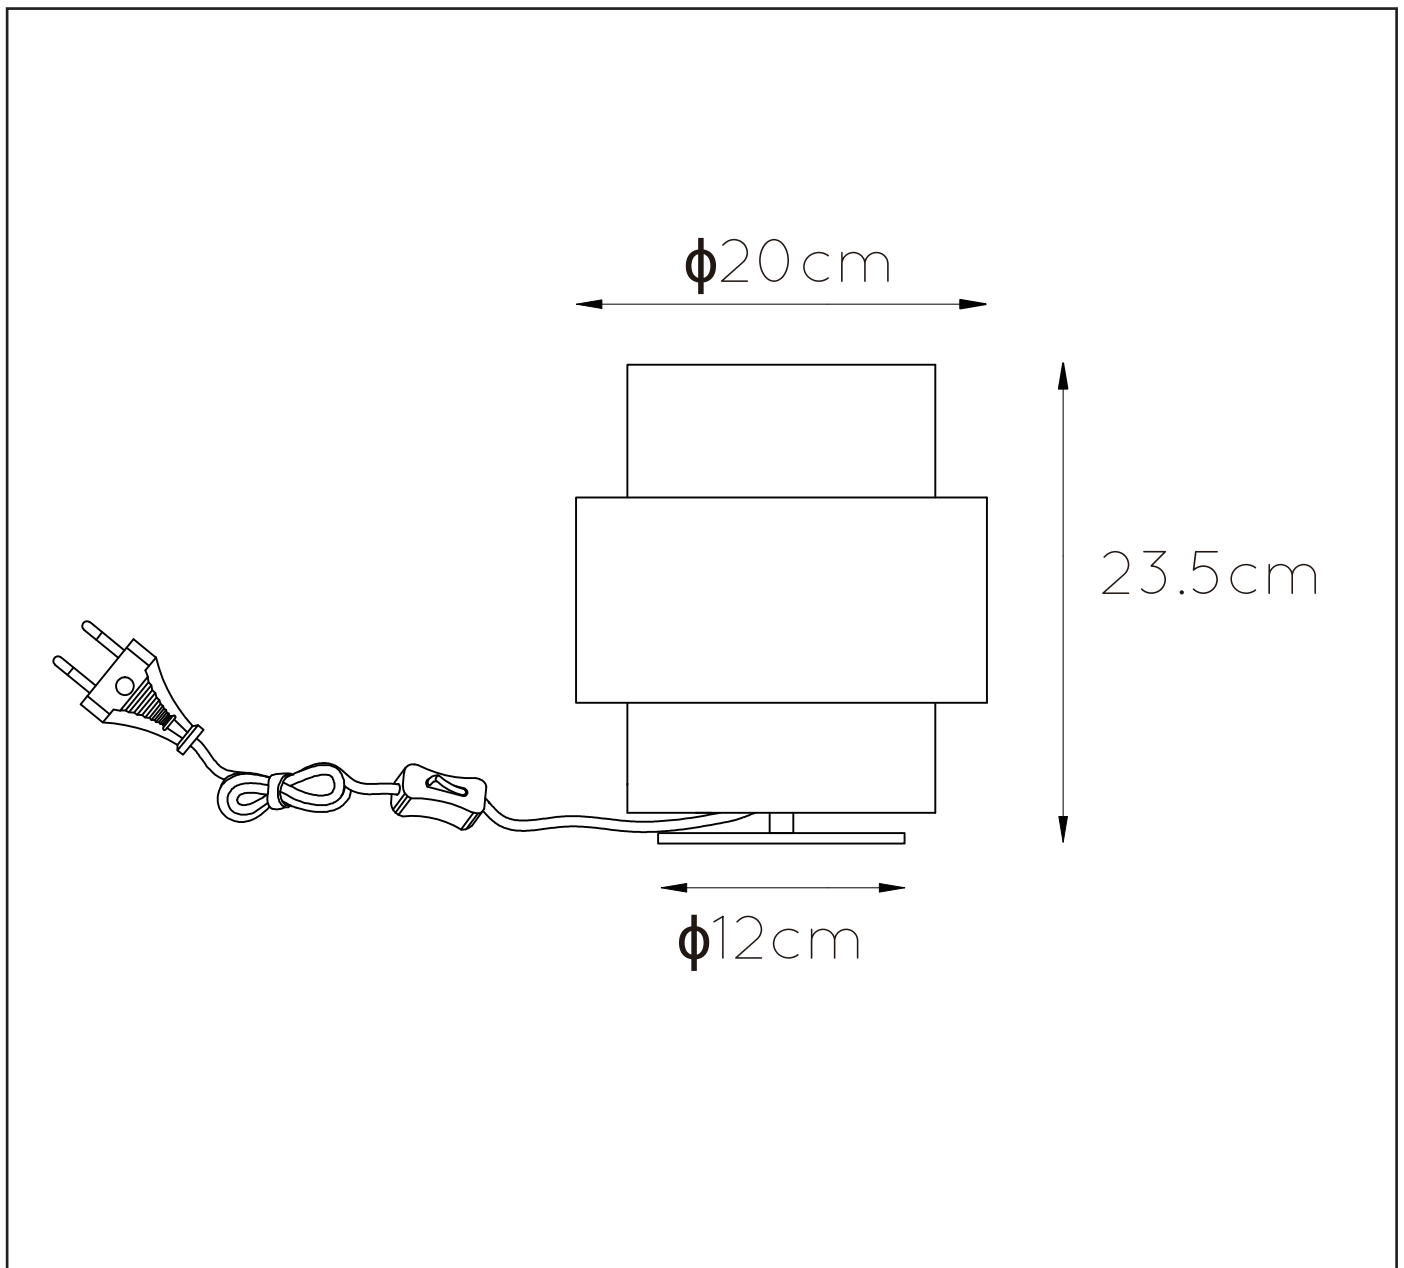

LUCIDE

TECHNICAL DRAWING & DIMENSIONS

FIRMIN

item number : 45597/20/02

EAN code : 5411212451637

For more specifications, dimensions please visit

www.lucide.com