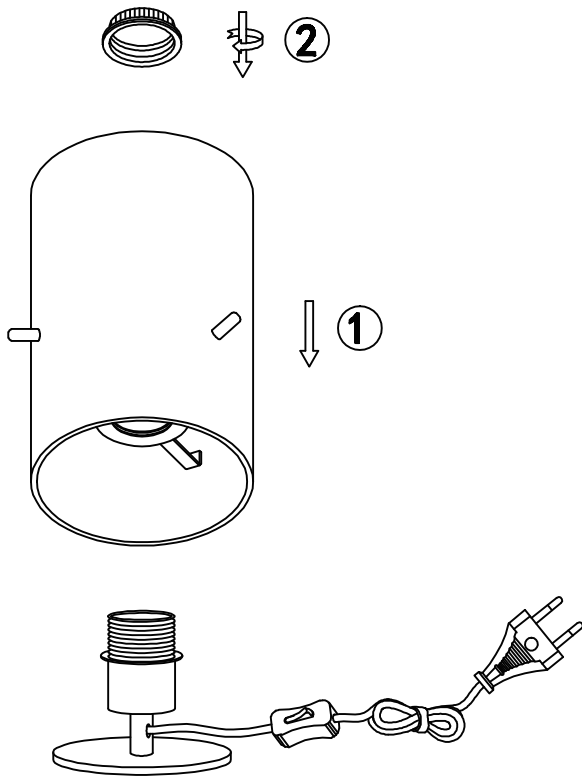

FIRMIN

General

Dimensions LxWxH : 20 cm x 20 cm x 23.5 cm

Height minimum : -

Height maximum : -

Dimensions shade LxWxH : 20 cm x 20 cm x 22 cm

Main material : Metal&glass

Ceiling rose material : -

Adjustable in height : No

Directional : Not Directional

Cable : Yes,Cable On Product

Cable length : 150cm

Sensor : Without Sensor

Control : On/Off switch in the cord

IP-Class : 20

Electric class : 2

LUCIDE

TECHNICAL DRAWING & DIMENSIONS

FIRMIN

item number : 45597/20/02

EAN code : 5411212451637

For more specifications, dimensions please visit

www.lucide.com

LUCIDE

INSTALLATION DRAWING SPECIFICATIONS

1.

2.