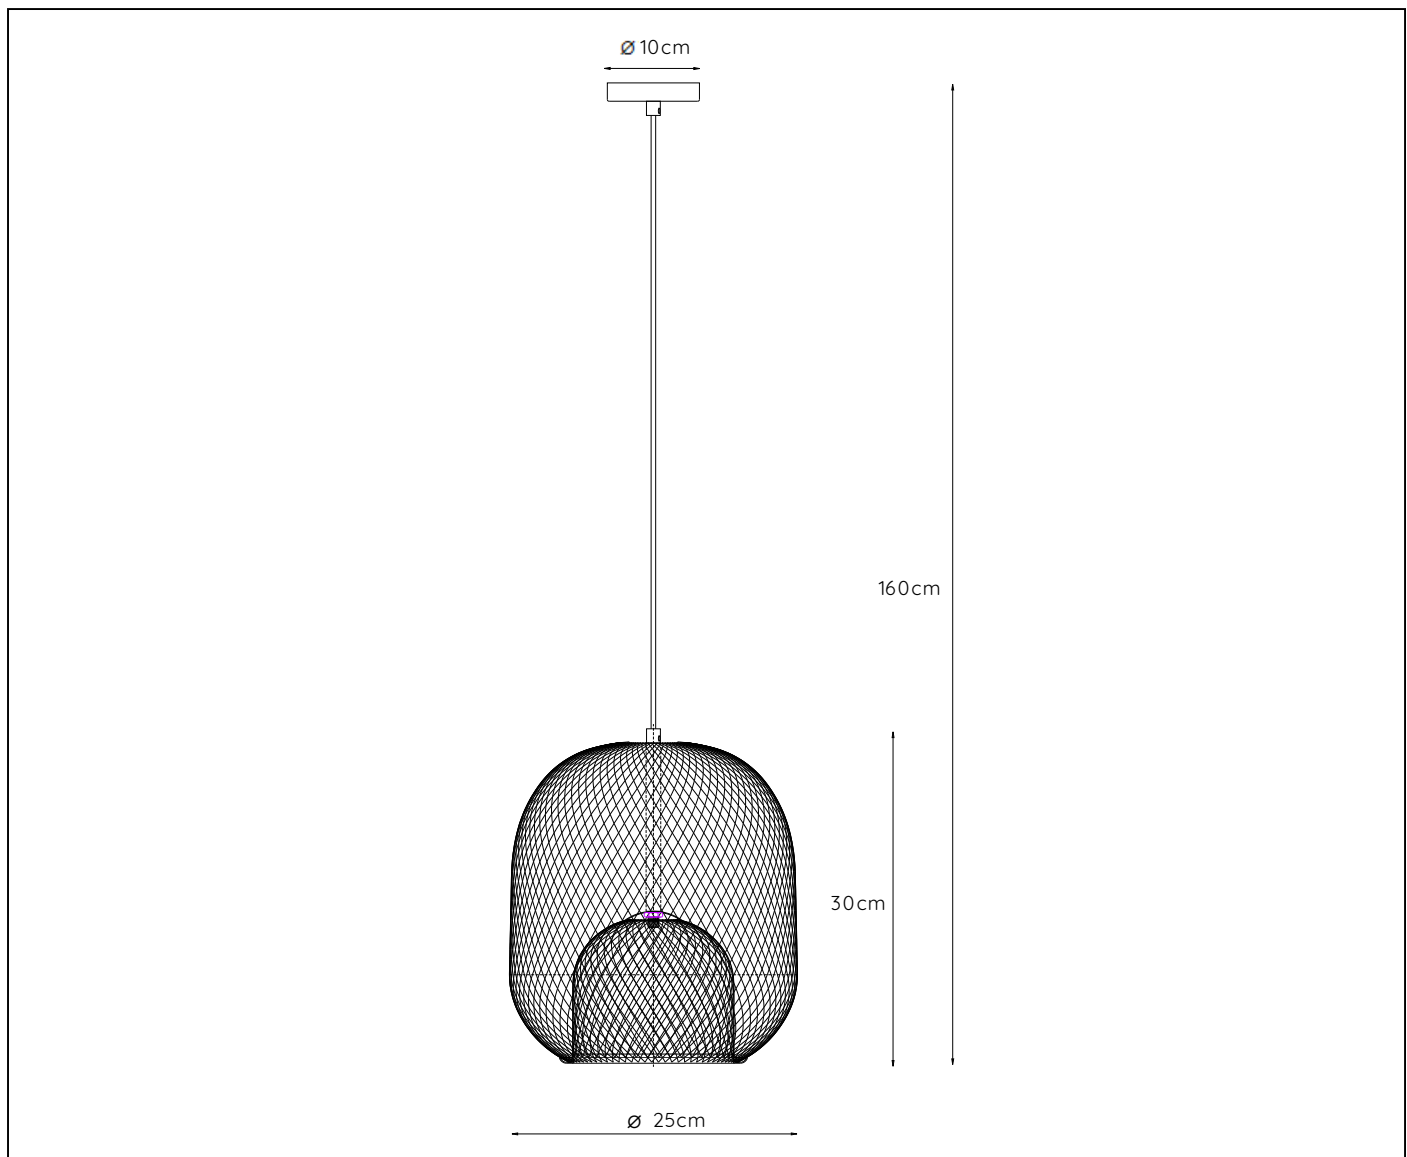

**RECOMMENDED LUCIDE  
 LIGHT SOURCE**

**49032/05/62**

Light source dimmable : Yes

Light source incl. : No

**General**

**Dimensions LxWxH :** 25 cm x 25 cm x 160 cm  
**Height minimum :** 35 cm  
**Height maximum :** 160 cm  
**Dimensions shade LxWxH :** 25 cm x 25 cm x 30 cm  
**Main material :** Metal  
**Ceiling rose material :** Metal  
**Color :** Curry  
**Style :** Modern  
**Shape :** Oval  
**Weight :** 0.75 kg  
**Warranty :** 2 years

**Product specifications**

**Dimmable :** Yes  
**Light direction :** Around (Diffuse)  
**Adjustable in height :** Adjustable in height (Before installation)  
**Directional :** Not Directional  
**Cable :** Yes, Cable On Product  
**Cable length :** 126cm  
**Sensor :** Without Sensor  
**Control :** Light Switch Control  
**IP-Class :** 20  
**Electric class :** 1  
**Light source including ? :** No  
**Lamp socket :** E27  
**Light source number :** 1  
**Power requirements :** 220-240V~50Hz  
**Bulb type & maximum wattage :** E27- max.40W

For more specifications of this product please visit

**[www.lucide.com](http://www.lucide.com)**

LUCIDE

TECHNICAL DRAWING & DIMENSIONS

## JEREL

Itemnumber :78396/01/43

EAN code : 5411212782854

For more specifications, dimensions please visit

[www.lucide.com](http://www.lucide.com)