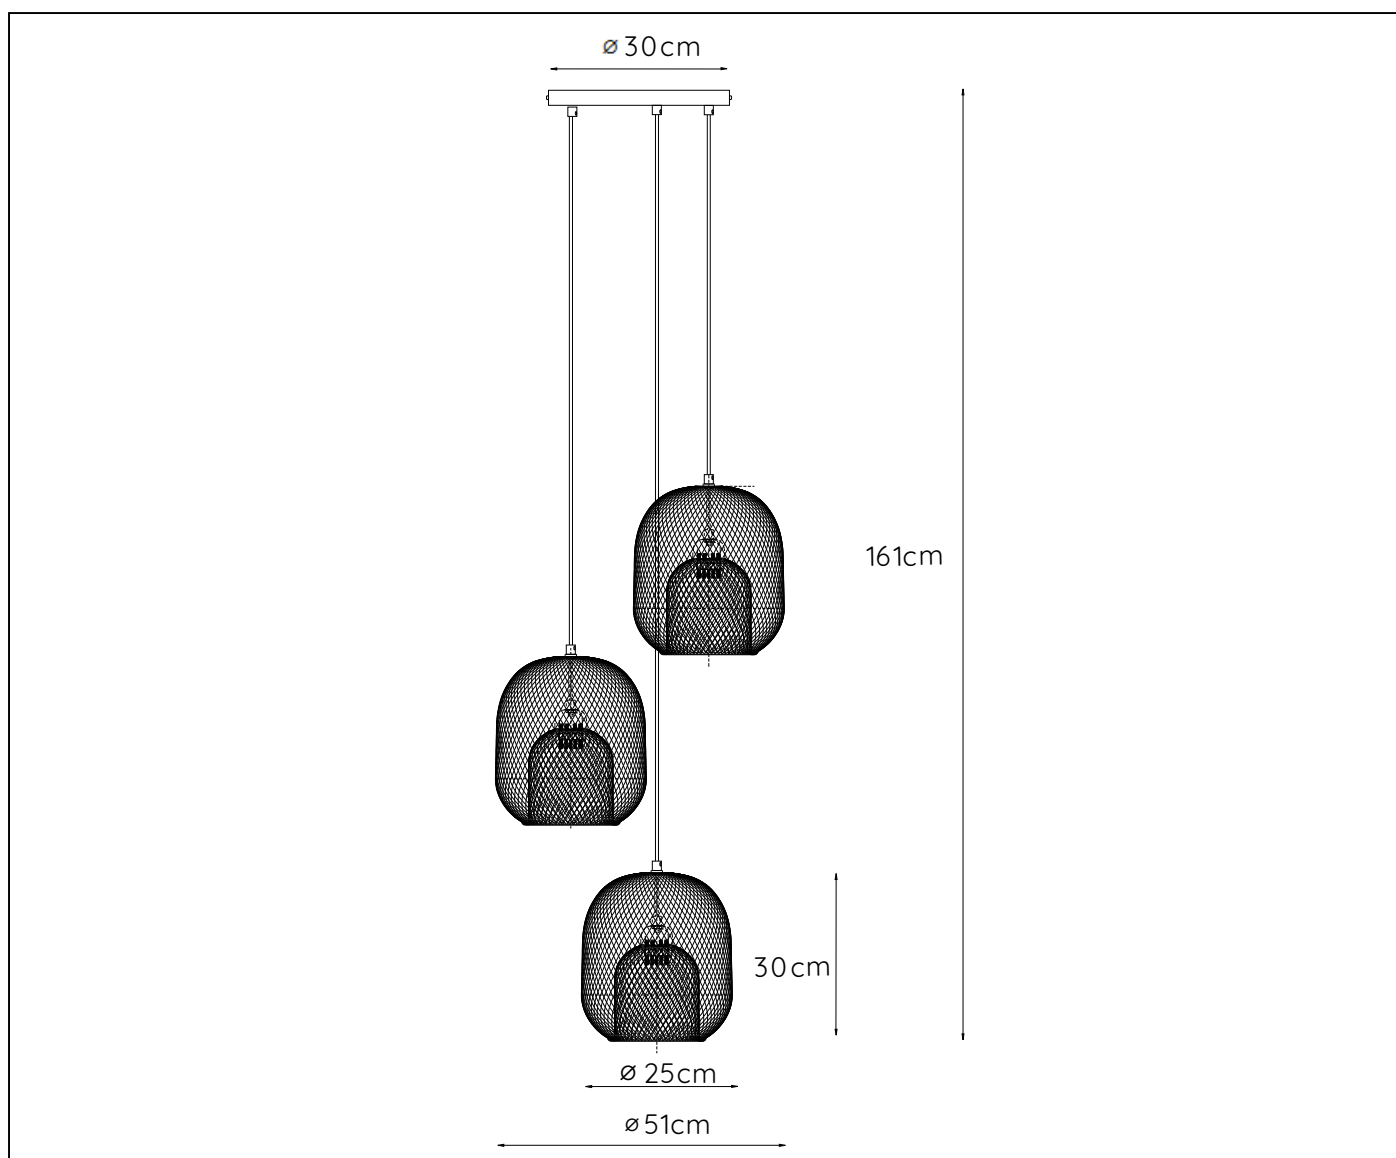

**RECOMMENDED LUCIDE  
 LIGHT SOURCE**

**49032/05/62**

Light source dimmable : Yes

Light source incl. : No

**General**

**Dimensions LxWxH** : 51cm x 51 cm x 161 cm  
**Height minimum** : 94 cm  
**Height maximum** : 161 cm  
**Dimensions shade LxWxH** : 25 cm x 25 cm x 30 cm  
**Main material** : Metal  
**Ceiling rose material** : Metal  
**Color** :Black  
**Style** : Modern  
**Shape** : Round  
**Weight** : 2.71 kg  
**Warranty** : 2 years

**Product specifications**

**Dimmable** : Yes  
**Light direction** : Around (Diffuse)  
**Adjustable in height** :Adjustable in height(Before installation)  
**Directional** : Not Directional  
**Cable** : Yes,Cable On Product  
**Cable length** : 127cm  
**Sensor** : Without Sensor  
**Control** : Light Switch Control  
**IP-Class** : 20  
**Electric class** : 1  
**Light source including ?** : No  
**Lamp socket** : E27  
**Light source number** : 3  
**Power requirements** : 220-240V~50Hz  
**Bulb type & maximum wattage** : E27- max.40W

For more specifications of this product please visit

**[www.lucide.com](http://www.lucide.com)**

LUCIDE

TECHNICAL DRAWING & DIMENSIONS

## JEREL

Itemnumber :78396/03/30

EAN code : 5411212782861

For more specifications, dimensions please visit

[www.lucide.com](http://www.lucide.com)