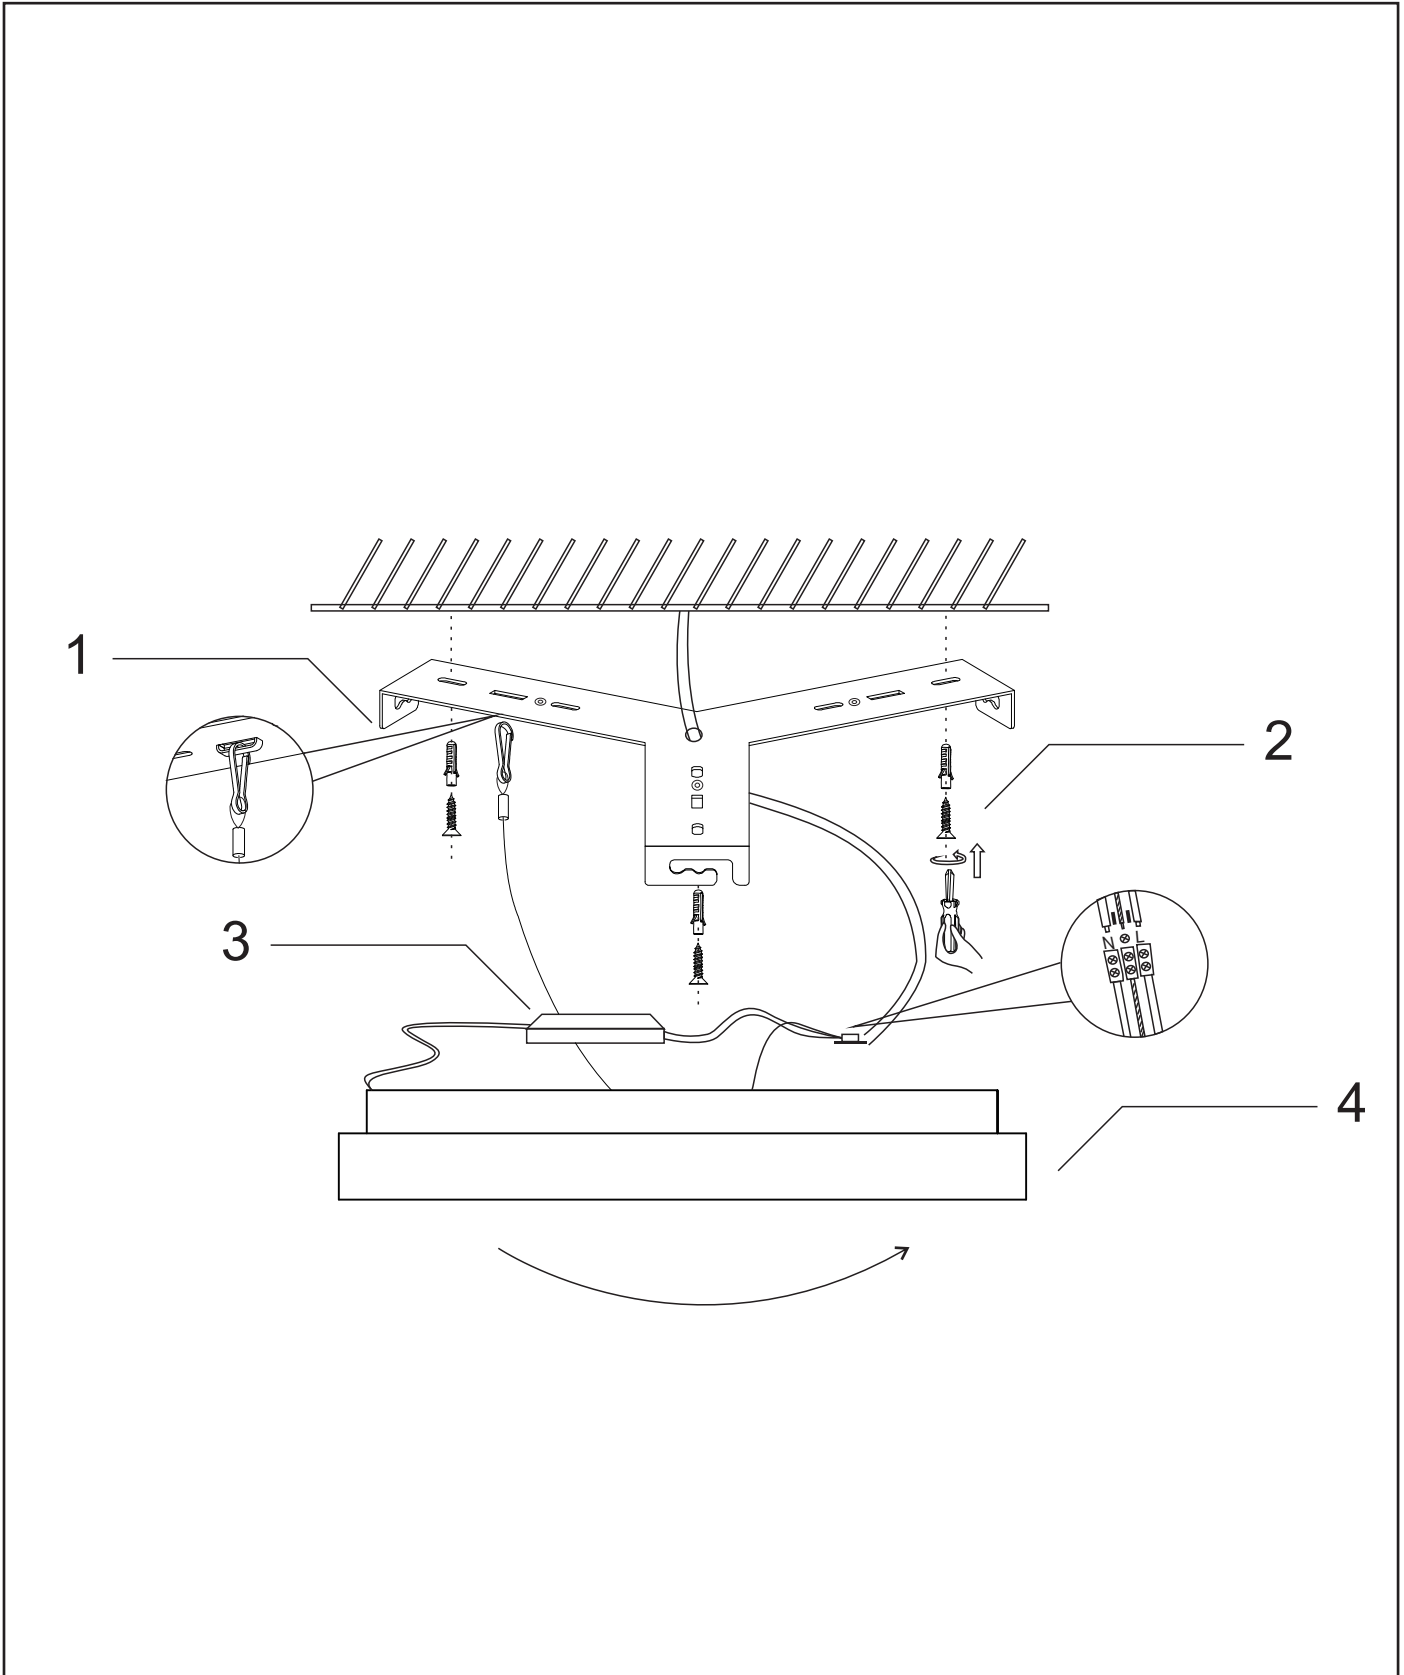

Dit product bevat een lichtbron van energie-efficiëntieklasse F.
Ce produit contient une source lumineuse de classe énergétique F.
This product contains a light source of energy efficiency class F.
Dieses Produkt enthält eine Lichtquelle der Energieeffizienzklasse F.
Ten produkt zawiera źródło światła o klasie efektywności energetycznej F.