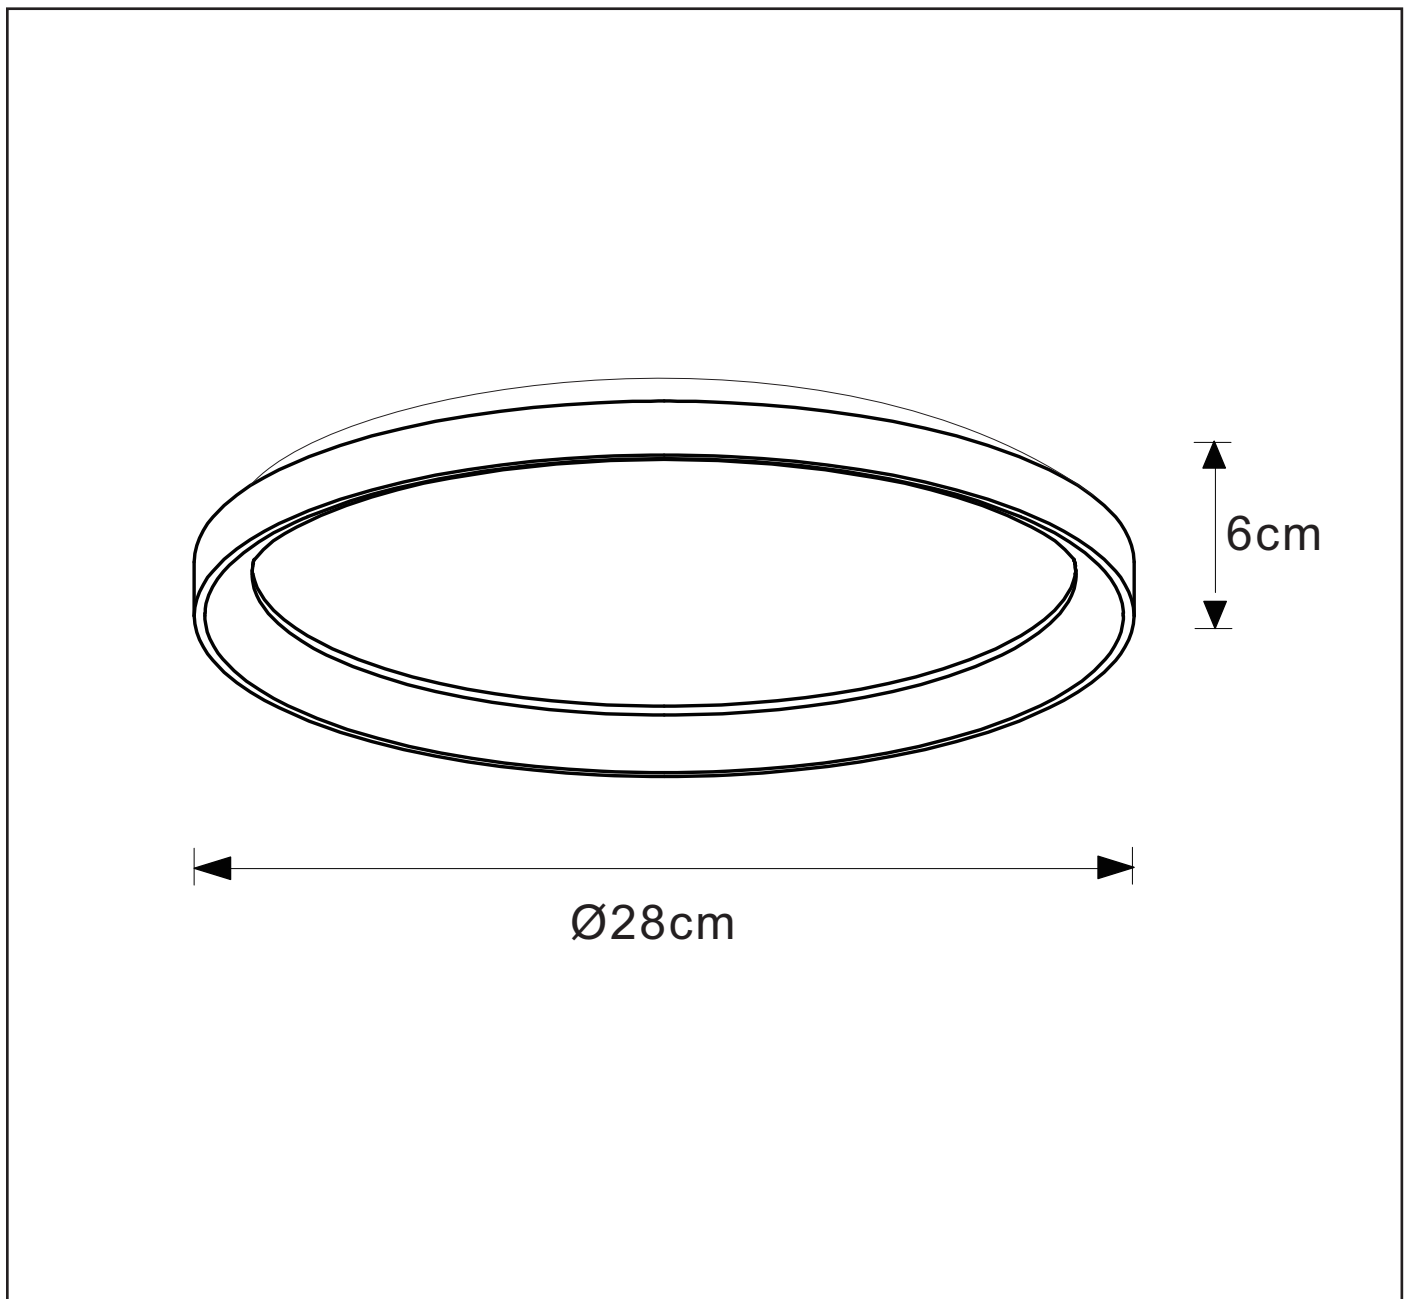

item number:46103/20/02
EAN code:5411212 460820

VIDAL

General

Dimensions LxWxH: Ø28x 6cm
Height minimum:-
Height maximum: 6cm
Dimensions shade LxWxH: Ø273*31*T2.0mm
Main material: Aluminium
Ceiling rose material: Aluminium
Color: Brushed gold+Acrylic
Style: Modern
Shape : Round
Weight : 0.97 kg
Warranty : 3 years

Product specifications

Dimmable : Yes
Light direction : Around (Diffuse)
Adjustable in height :-
 (Before Installation)
Directional: Not Directional
Cable:-
Cable length :-
Sensor : Without Sensor
Control: Light Switch Control
IP-Class : 20
Electric class : 1
Light source including ?: Yes
Lamp socket :-
Light source number : 72
Power requirements : 220-240V~50Hz
Bulb type & maximum wattage : 20W LED

For more specifications of this product please visit
www.lucide.com

LUCIDE

TECHNICAL DRAWING & DIMENSIONS

VIDAL

Item number: 46103/20/02

EAN code: 5411212 460820

For more specifications of this product please visit