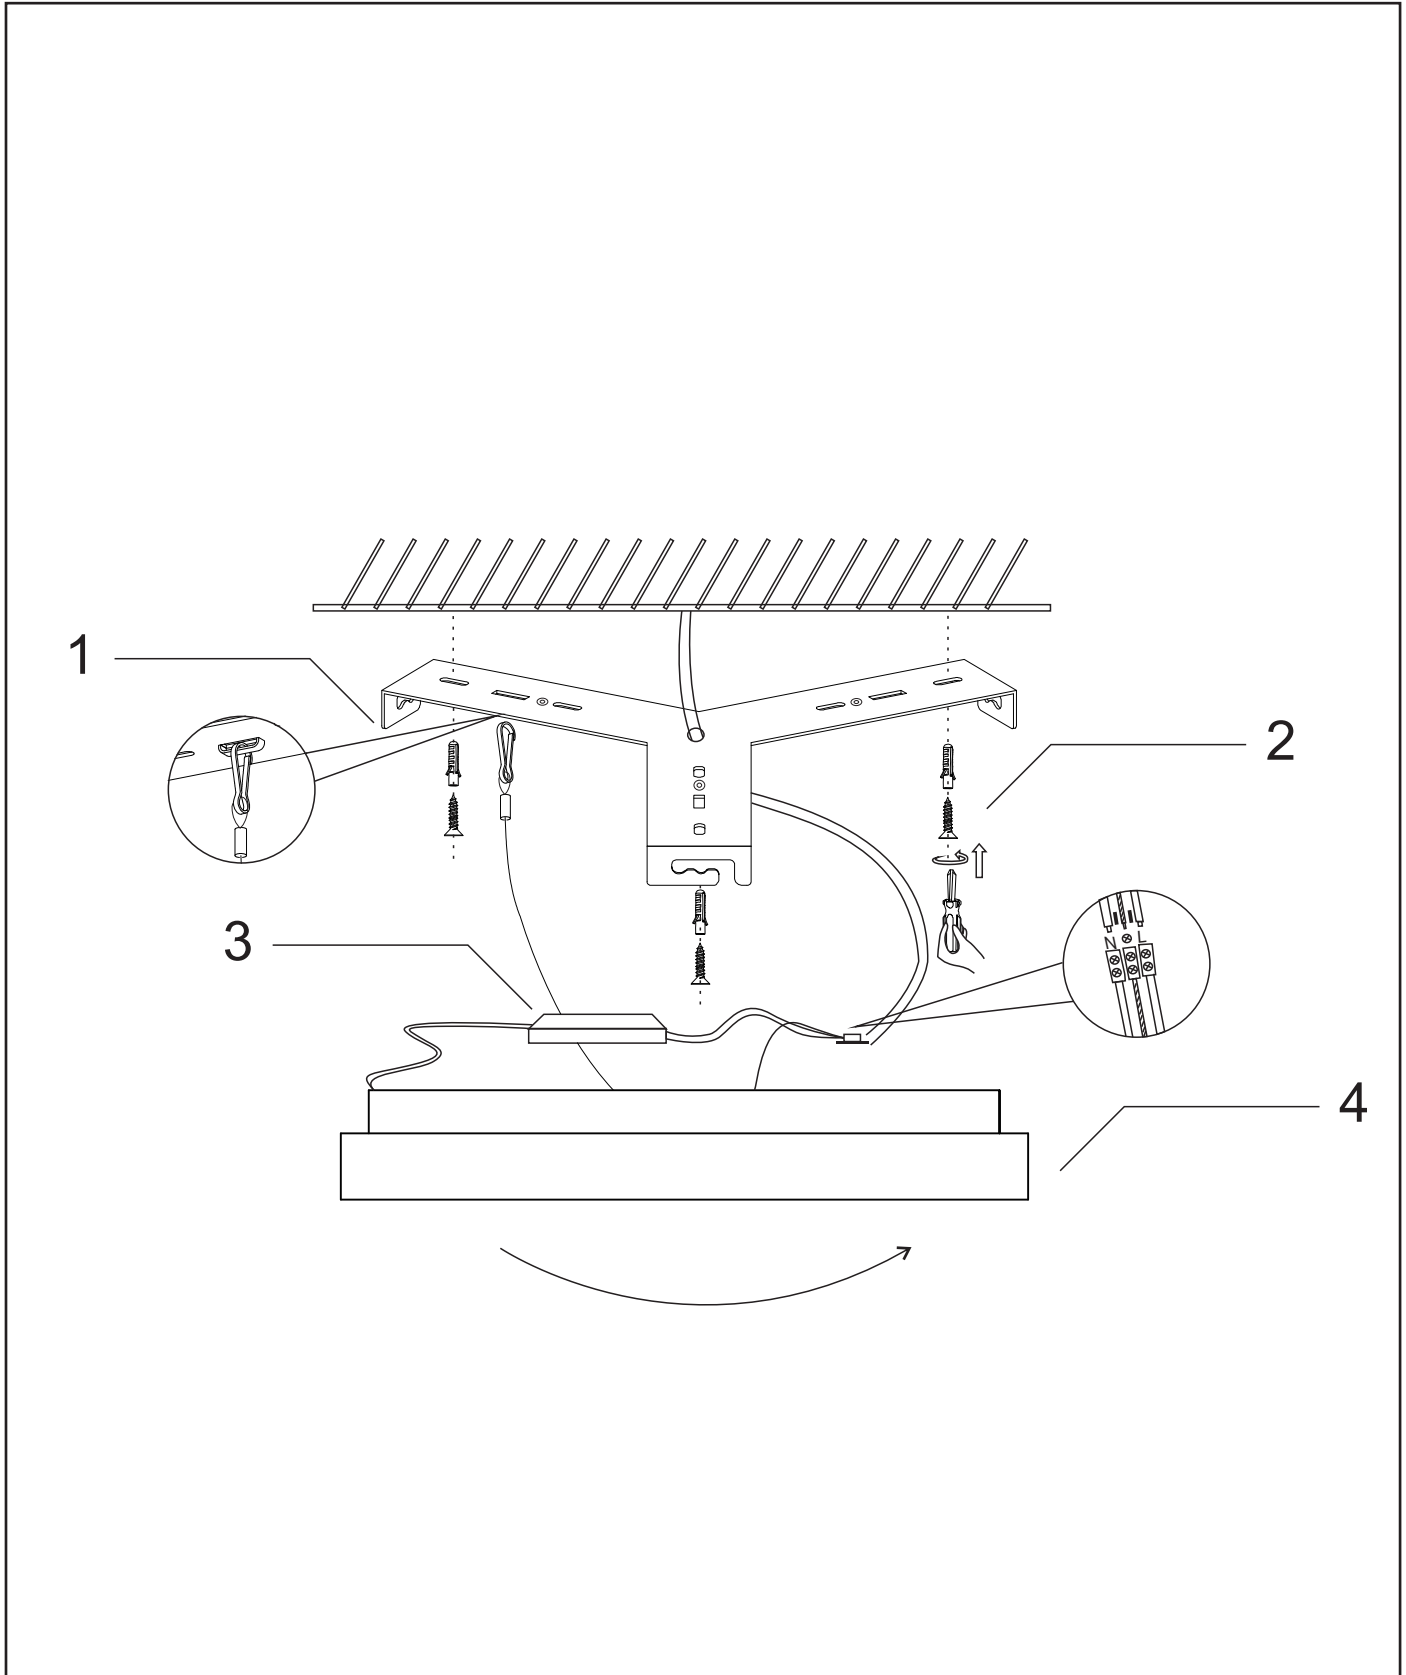

Dit product bevat een lichtbron van energie-efficiëntieklasse F.
Ce produit contient une source lumineuse de classe énergétique F.
This product contains a light source of energy efficiency class F.
Dieses Produkt enthält eine Lichtquelle der Energieeffizienzklasse F.
Ten produkt zawiera źródło światła o klasie efektywności energetycznej F.