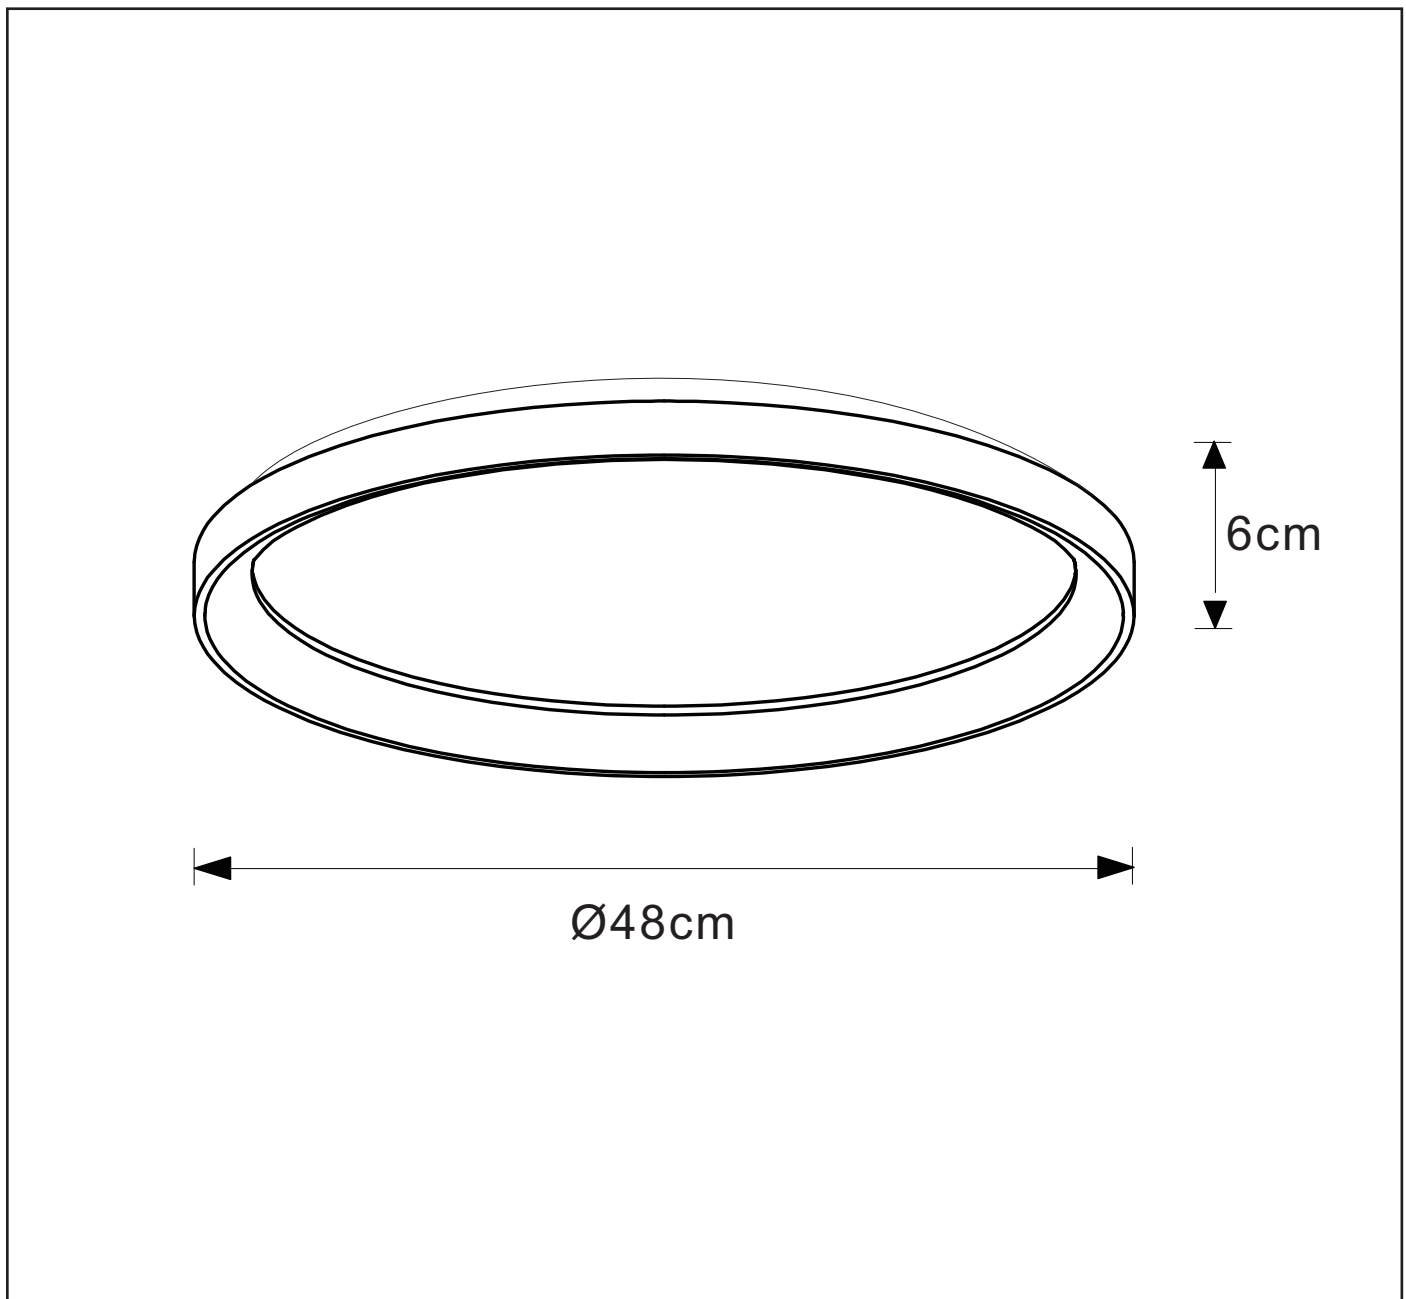

item number:46103/38/02
EAN code:5411212 460837

VIDAL

General

Dimensions LxWxH: Ø48x6cm
Height minimum: -
Height maximum: 6cm
Dimensions shade LxWxH: Ø467x32xT2.0mm
Main material: Aluminium
Ceiling rose material: Aluminium
Color: Brushed gold+Acrylic
Style: Modern
Shape : Round
Weight : 2.80 kg
Warranty : 3 years

Product specifications

Dimmable : Yes
Light direction : Around (Diffuse)
Adjustable in height :-
 (Before Installation)
Directional: Not Directional
Cable:-
Cable length :-
Sensor : Without Sensor
Control: Light Switch Control
IP-Class : 20
Electric class : 1
Light source including ?: Yes
Lamp socket :-
Light source number : 120
Power requirements : 220-240V~50Hz
Bulb type & maximum wattage : 38W LED

For more specifications of this product please visit
www.lucide.com

LUCIDE

TECHNICAL DRAWING & DIMENSIONS

VIDAL

Item number: 46103/38/02

EAN code: 5411212 460837

For more specifications of this product please visit