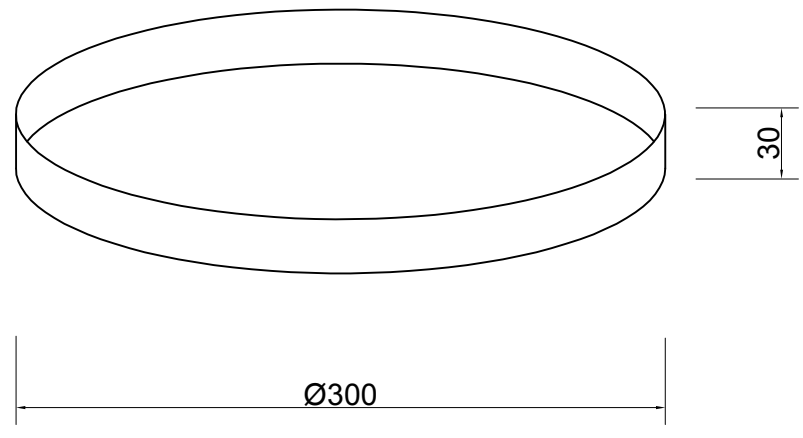

1. Wall anohor
2. Terminal
3. Screw

Product coding: Потолочная база D600-8 WHITE

BASE SIZE:

FIXTURE SIZE: