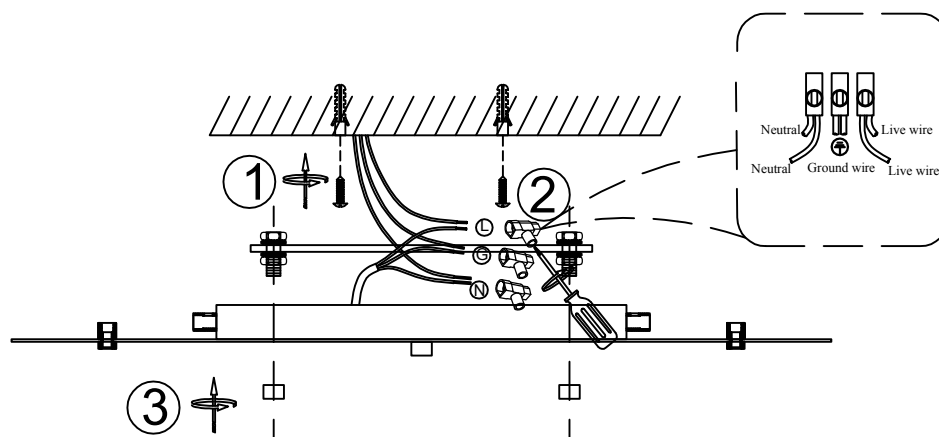

## Specification of installation

In order to ensure safety use, please notice the following items:

- Read and understand the whole Specification.
- Suitable for the use of 220-240V and 50-60Hz.
- Please wear gloves as installment and avoid rot on the surface of plaetng.
- Must be installed on the fixed places and be checked annually.
- Please tum off the lighting source by soft cloth as cleaning prohibited to use of rotted detergent.
- Please connect with the local sales service center when there are any abnomality.

1. Wall anohor
2. Terminal
3. Screw

Product coding: Потолочная база D600-8 WHITE

BASE SIZE:

FIXTURE SIZE: