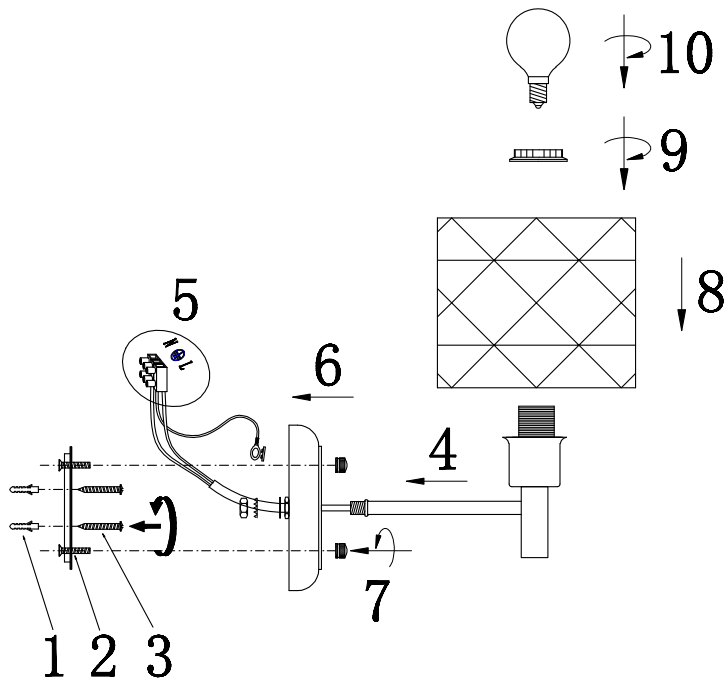

FREYA
TRADITION OF QUALITY

Instruction

FR5044WL-01CH

1 x E14 (40W)

Model: FR5044WL-01CH
Collection: Modern
Series: Albertina

Wall Lamps