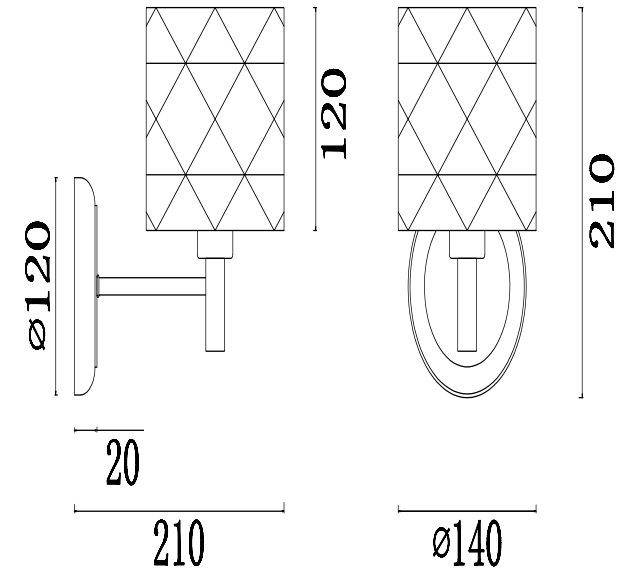

FREYA
TRADITION OF QUALITY

Instruction

FR5044WL-01CH

1 x E14 (40W)

Model: FR5044WL-01CH
Collection: Modern
Series: Albertina

Wall Lamps