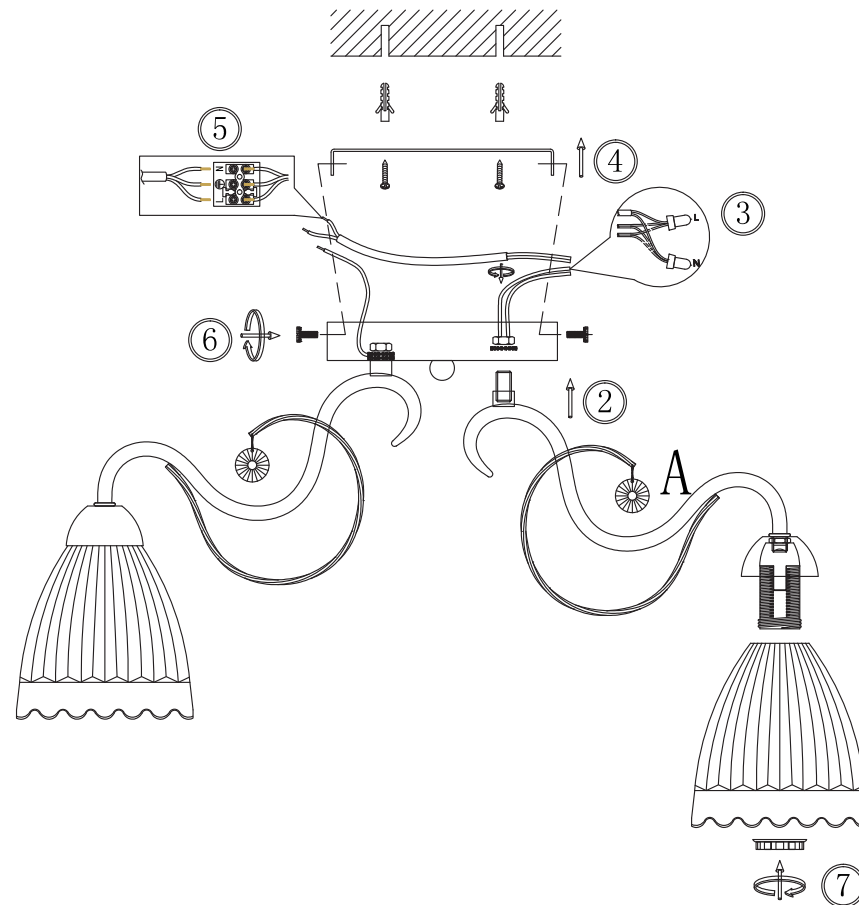

FREYA
TRADITION OF QUALITY

INSTRUCTION

MODEL: FR2757-PL-05-BZ
CHANDELIER

OFF

ON

5 x E14 (40W)

FREYA-LIGHT.COM