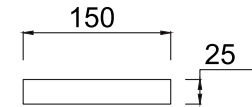

FREYA
TRADITION OF QUALITY

INSTRUCTION

MODEL: FR2757-PL-05-BZ
CHANDELIER

OFF

ON

5 x E14 (40W)

FREYA-LIGHT.COM