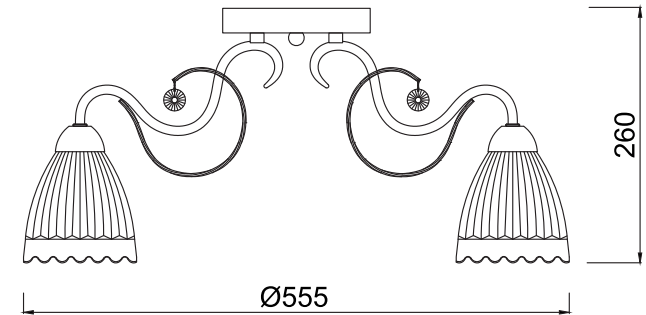

FREYA
TRADITION OF QUALITY

INSTRUCTION

MODEL: FR2757-PL-05-BZ
CHANDELIER

OFF

ON

5 x E14 (40W)

FREYA-LIGHT.COM