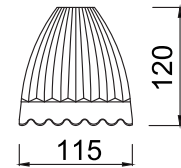

FREYA
TRADITION OF QUALITY

INSTRUCTION

MODEL: FR2757-PL-05-BZ
CHANDELIER

OFF

ON

5 x E14 (40W)

FREYA-LIGHT.COM