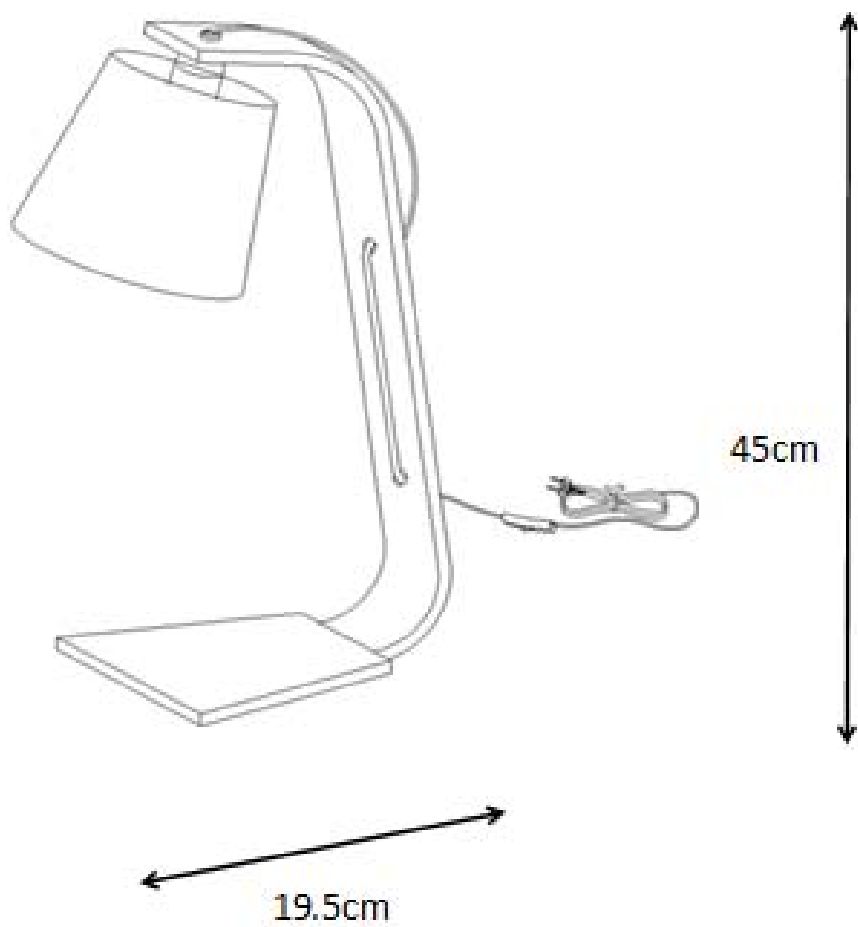

Line drawing of the item

Item number: 06502/81/31

Installation drawing

Technical details

materials used:	Metal + wood + PS + fabric
color:	white
dimmable and how is the fixture dimmable:	
size:	Height: 45cm Length: 19.5cm Width: 15cm Net Weight: 0.49kgs
power requirements:	220-240V~50Hz
bulb type and maximum Wattage:	E14 ESL Max.18W
number of bulbs:	1XE14
IP degree:	IP20