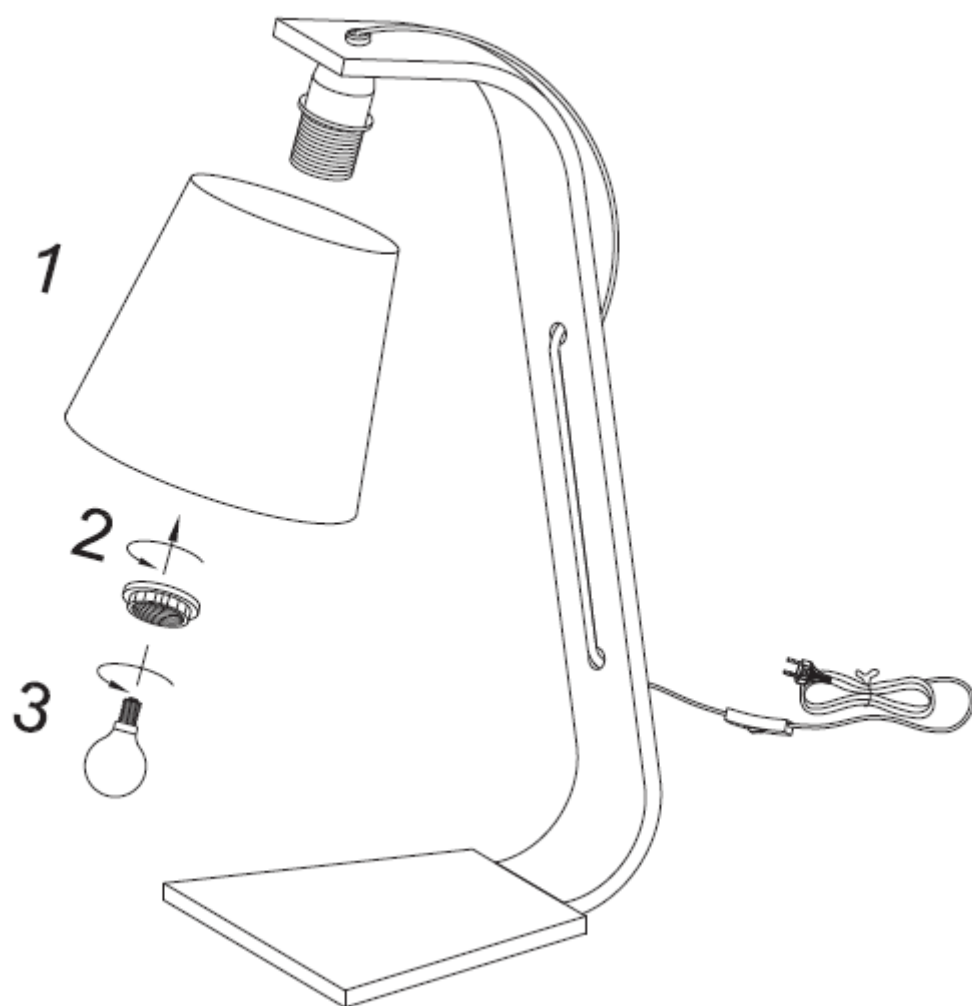

Line drawing of the item

Item number: 06502/81/31

Installation drawing

Technical details

materials used:	Metal + wood + PS + fabric
color:	white
dimmable and how is the fixture dimmable:	
size:	Height: 45cm Length: 19.5cm Width: 15cm Net Weight: 0.49kgs
power requirements:	220-240V~50Hz
bulb type and maximum Wattage:	E14 ESL Max.18W
number of bulbs:	1XE14
IP degree:	IP20