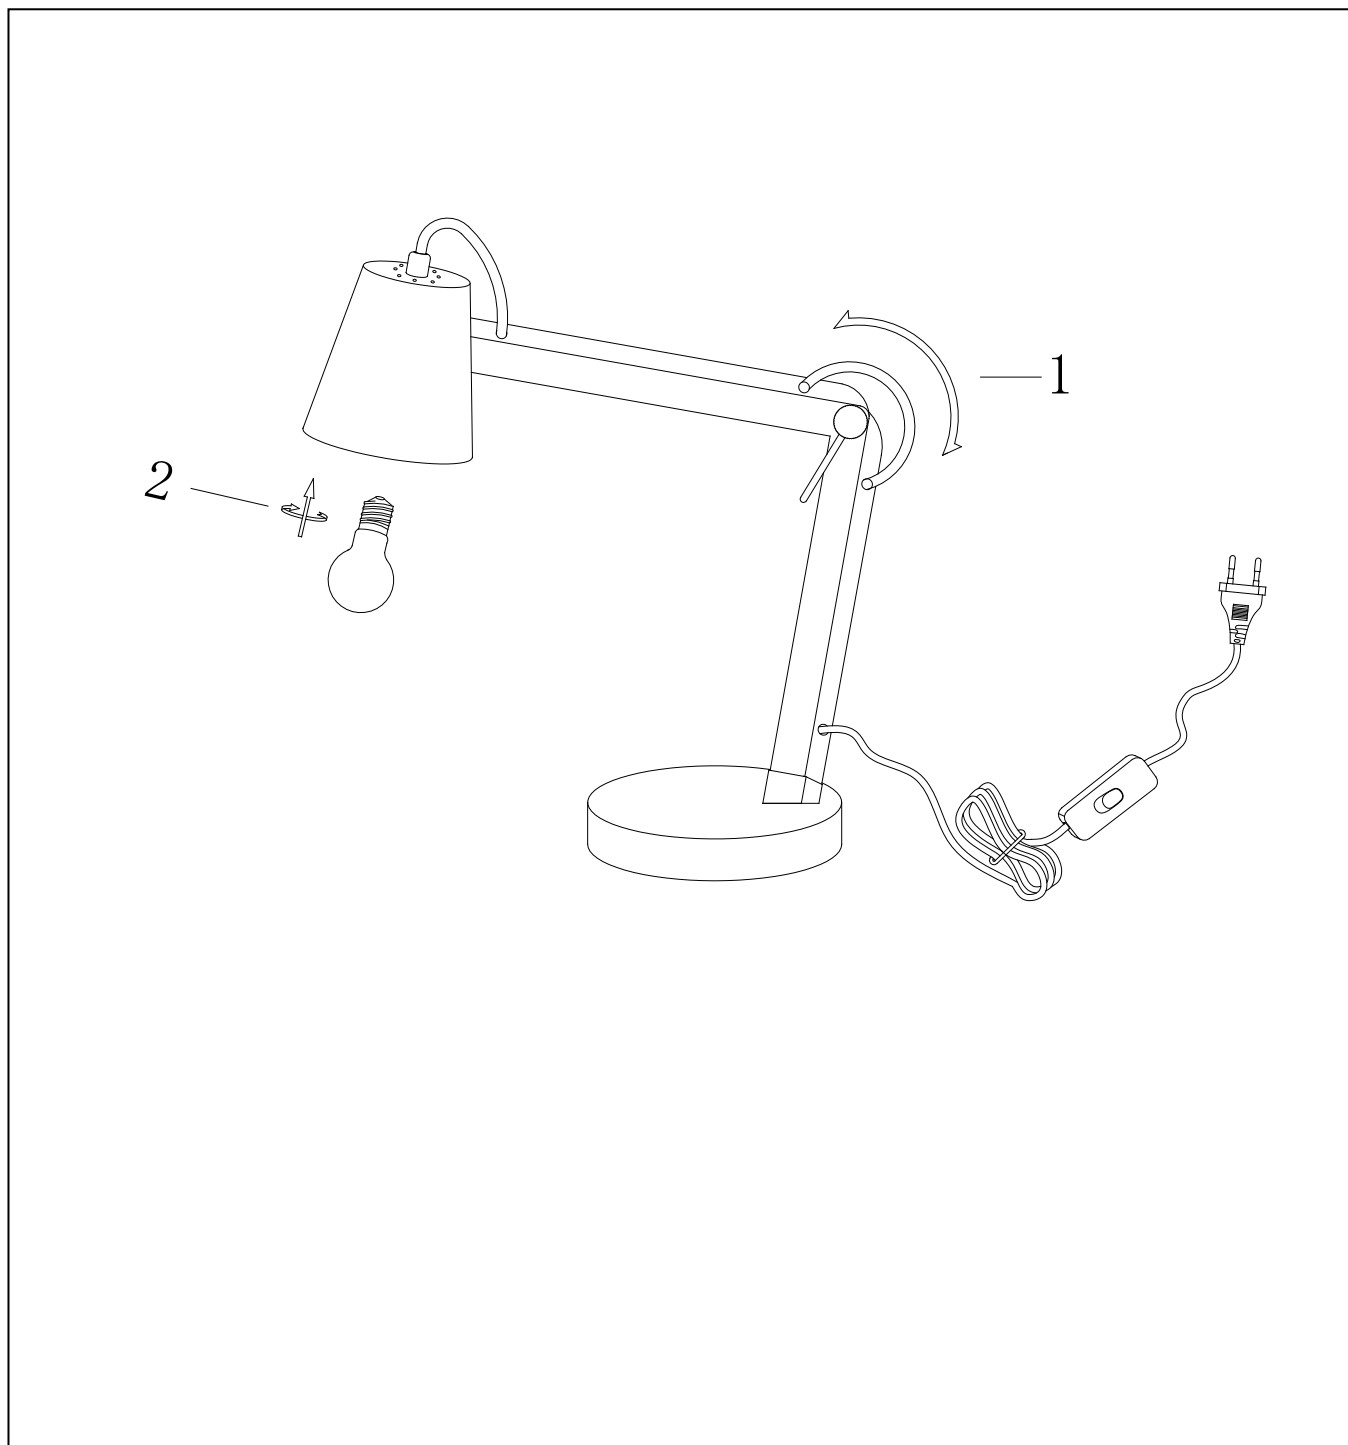

item number: 03601/01/31

Installation Drawing

Technical details

materials used:	Metal+pine wood
color:	white
dimmable and how is the fixture dimmable:	No dimmable
size:	Height: 690mm Length: 410mm Width: 140mm Net Weight: 1.54kg
power requirements:	220-240V~50Hz
bulb type and maximum Wattage:	1x E14 Max. 40W
number of bulbs:	1
IP degree:	20