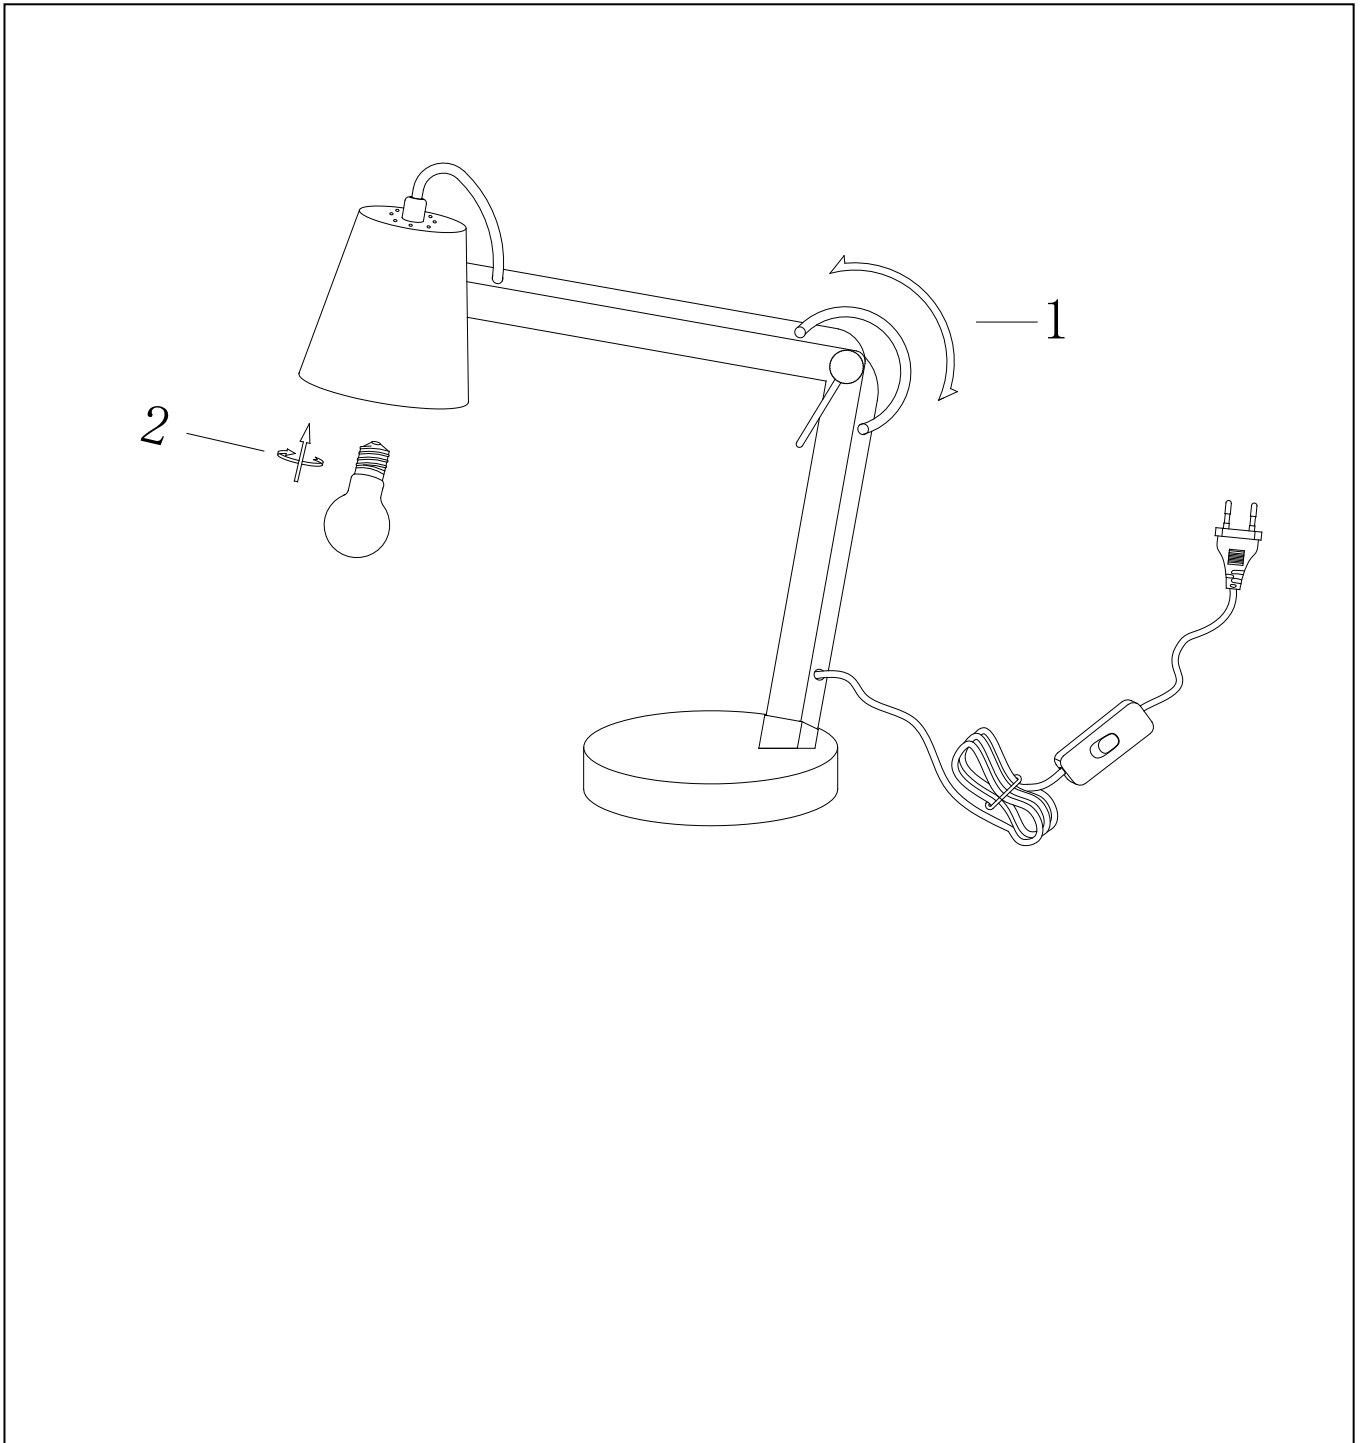

Line drawing of the item

item number: 03601/01/36

Installation Drawing

Technical details

materials used:	Metal+pine wood
color:	grey
dimnable and how is the fixture dimmable:	No dimmable
size:	Height: 690mm Length: 410mm Width: 140mm Net Weight: 1.54kg
power requirements:	220-240V~50Hz
bulb type and maximum Wattage:	1x E14 Max. 40W
number of bulbs:	1
IP degree:	20