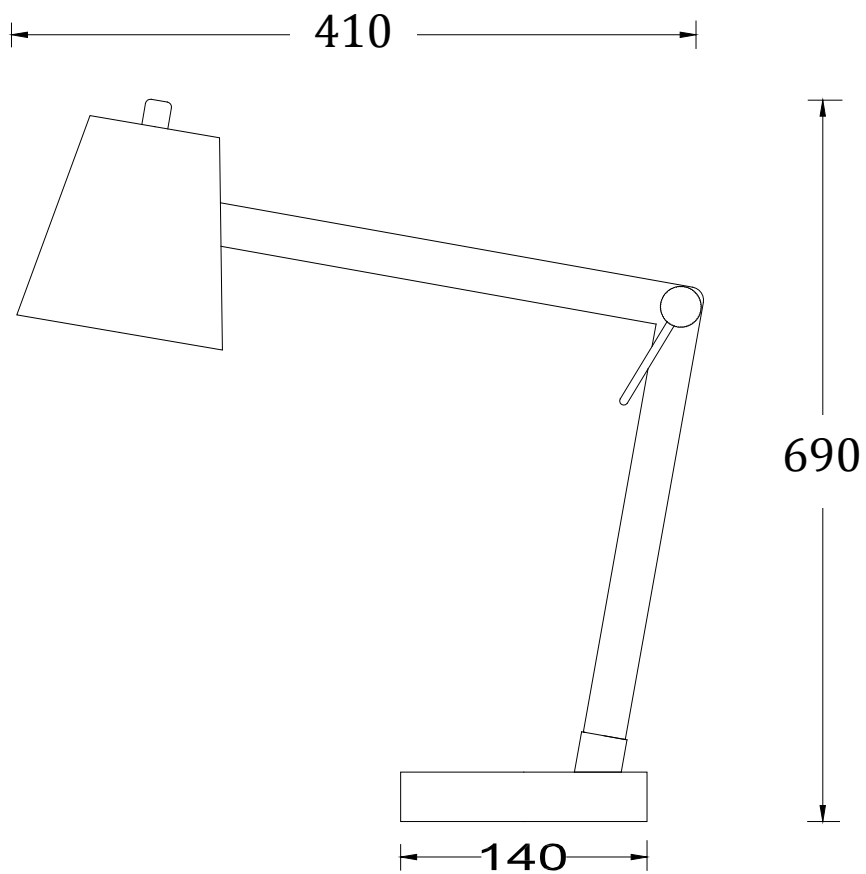

Line drawing of the item

item number: 03601/01/36

Installation Drawing

Technical details

materials used:	Metal+pine wood
color:	grey
dimnable and how is the fixture dimmable:	No dimmable
size:	Height: 690mm Length: 410mm Width: 140mm Net Weight: 1.54kg
power requirements:	220-240V~50Hz
bulb type and maximum Wattage:	1x E14 Max. 40W
number of bulbs:	1
IP degree:	20