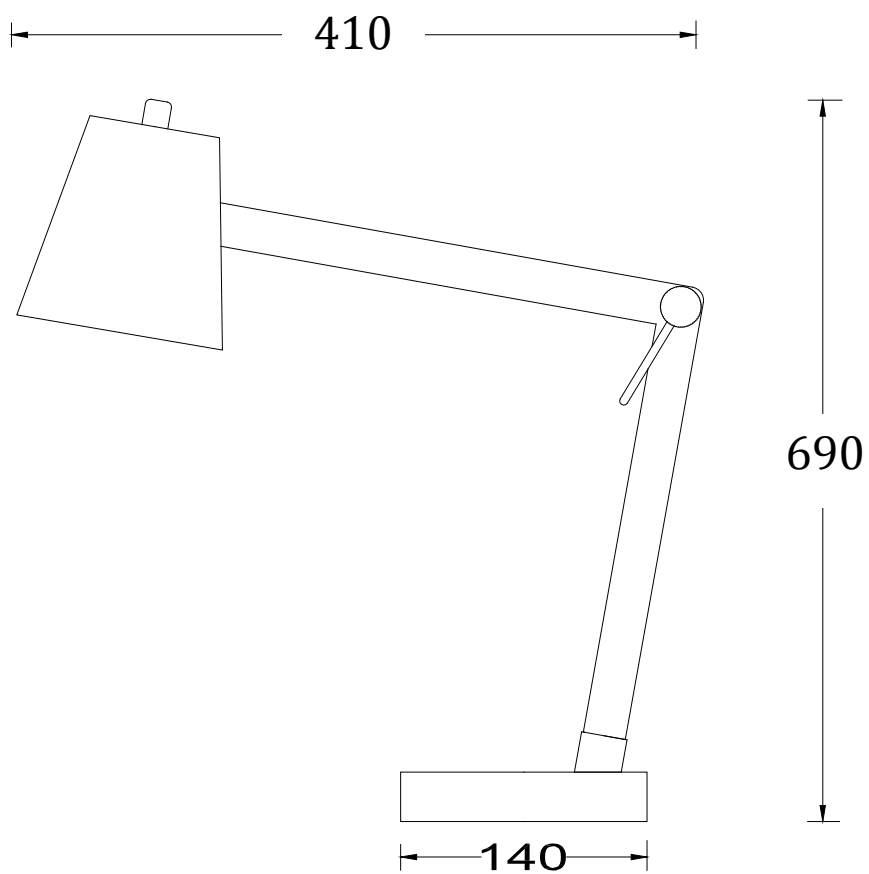

Line drawing of the item

item number: 03601/01/41

## Technical details

materials used:	Metal+pine wood
color:	Taupe
dimmable and how is the fixture dimmable:	No dimmable
size:	Height: 690mm Length: 410mm Width: 140mm Net Weight: 1.54kg
power requirements:	220-240V~50Hz
bulb type and maximum Wattage:	1x E14 Max. 40W
number of bulbs:	1
IP degree:	20