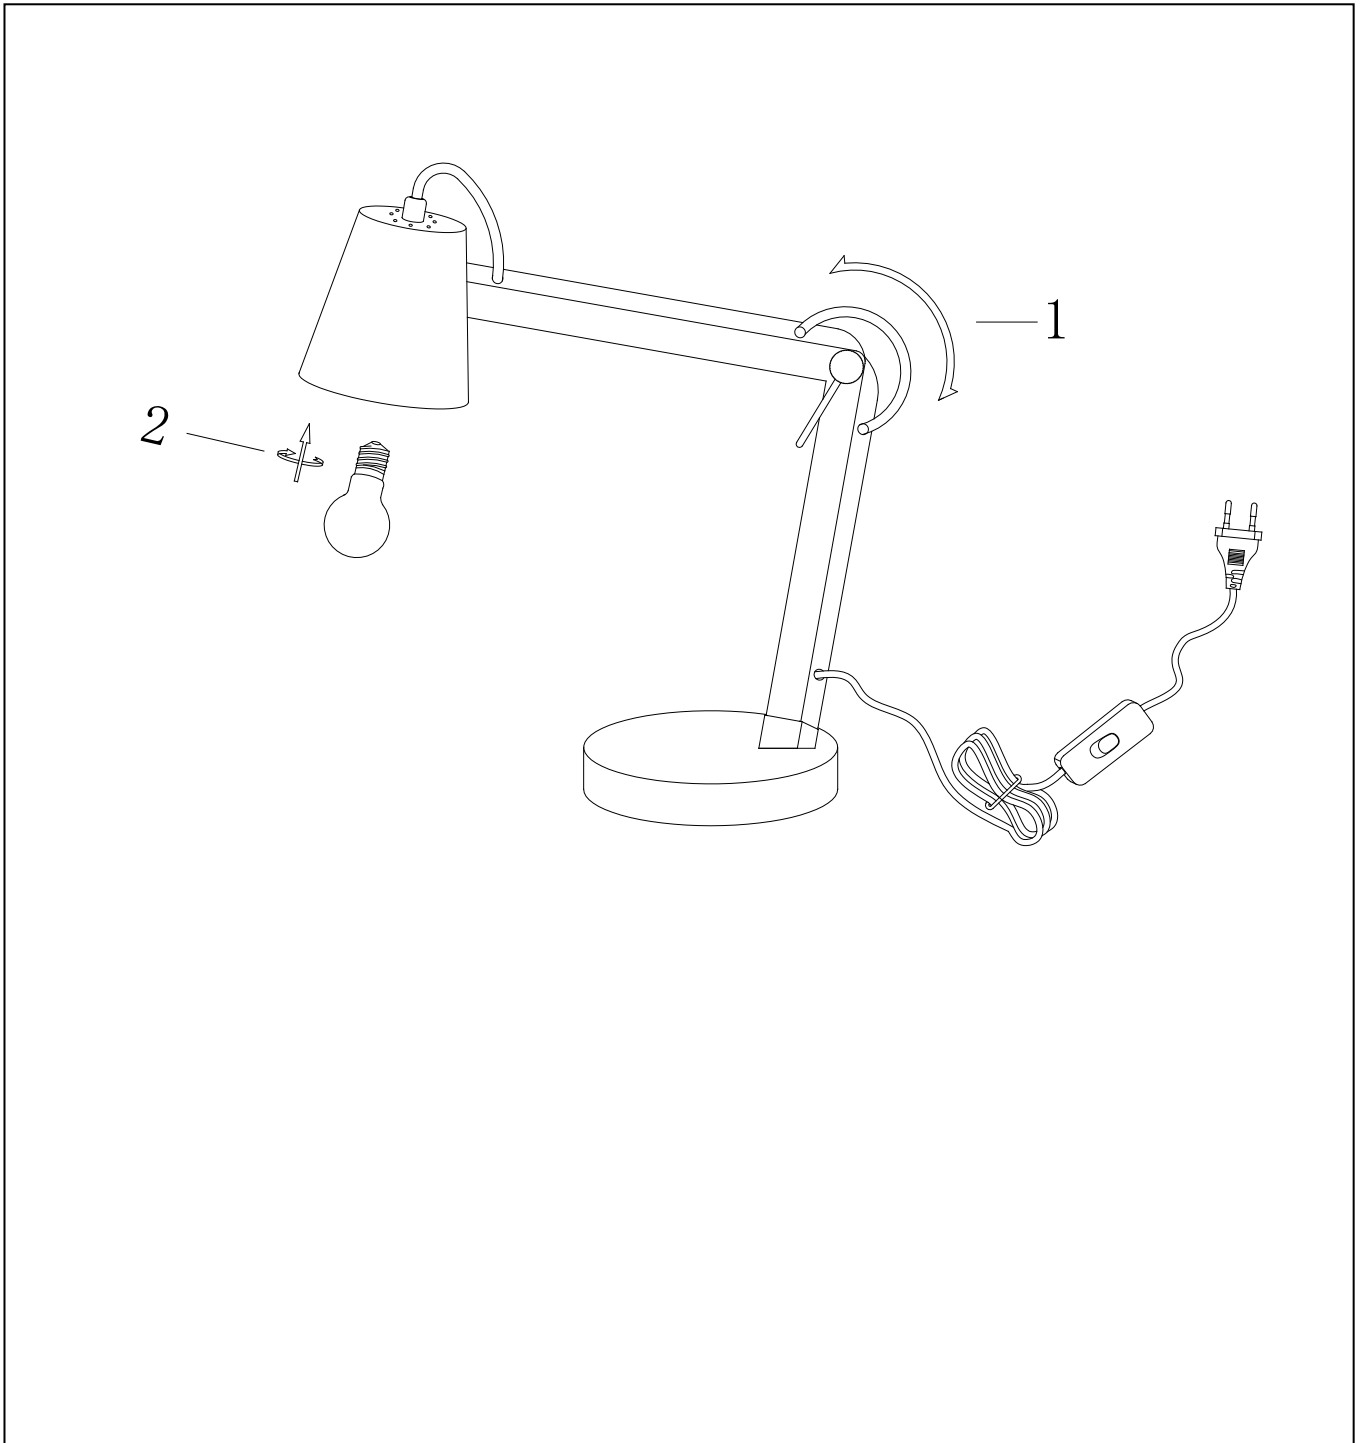

Line drawing of the item

item number: 03601/01/41

## Technical details

materials used:	Metal+pine wood
color:	Taupe
dimmable and how is the fixture dimmable:	No dimmable
size:	Height: 690mm Length: 410mm Width: 140mm Net Weight: 1.54kg
power requirements:	220-240V~50Hz
bulb type and maximum Wattage:	1x E14 Max. 40W
number of bulbs:	1
IP degree:	20