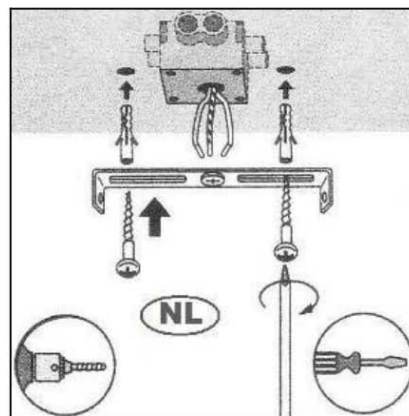

Item number: 05910/15/36

Technical details

Materials used:	Metal+ Concrete
Color:	Grey
Dimmable and how is fixture dimmable	
Size:	Height: 13~18cm
	Length: 48cm
	Width: 10cm
	Net weight: 1.7kg
Power requirements:	220-240V~50Hz
Bulb type and maximum wattage:	GU10 Led Max.5W
Number of bulbs:	3XGU10
IP degree:	IP 20

Installation drawing

Warranty declaration:

Lucide NV warrants that the products supplied will be free from defects in material and workmanship for a period of 2 years from the date of purchase by the end user, if the item is installed and maintained properly as mentioned in the user manual.
Exclusions for the warranty: 1. Broken glass parts of the fixture will only be replaced within 14 days after purchasing by the end user. 2 Normal wear and tear, discoloring as a result from normal use. 3. Damage caused by external causes like fire, water, wrong use/ installation or maintenance of the product.
For warranty claims the customer needs to hand over defective fixture/part and the original purchase ticket.