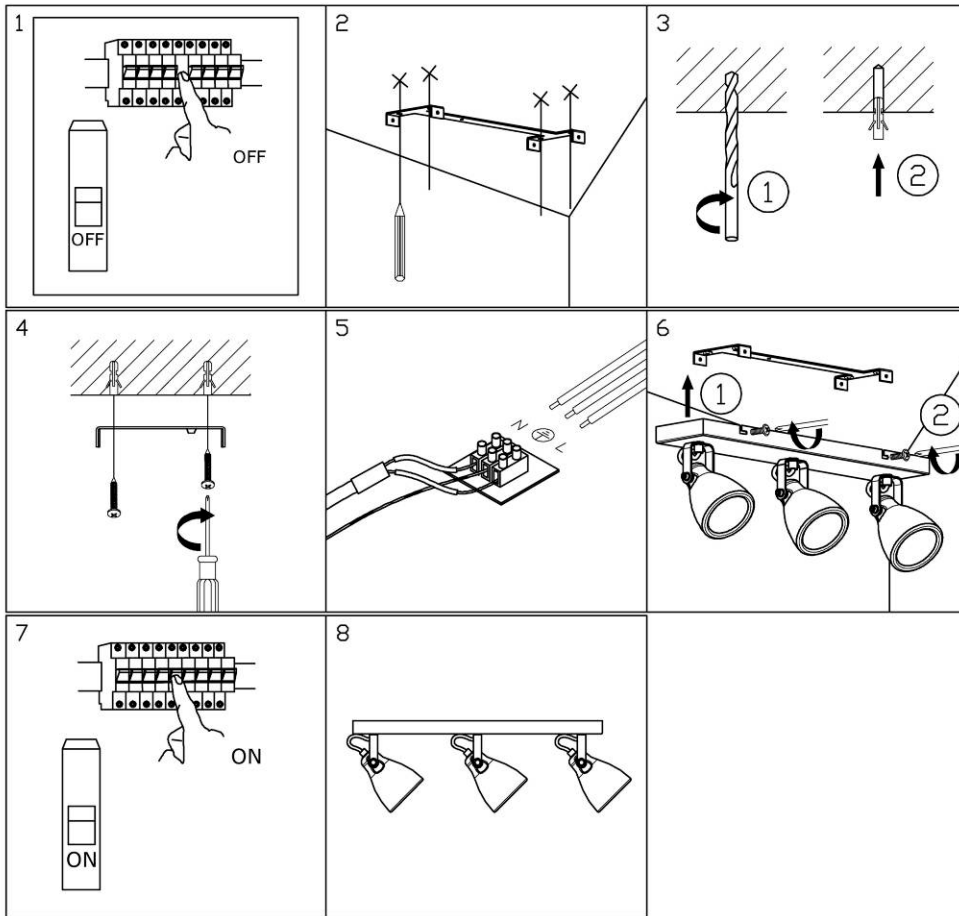

Installation drawing