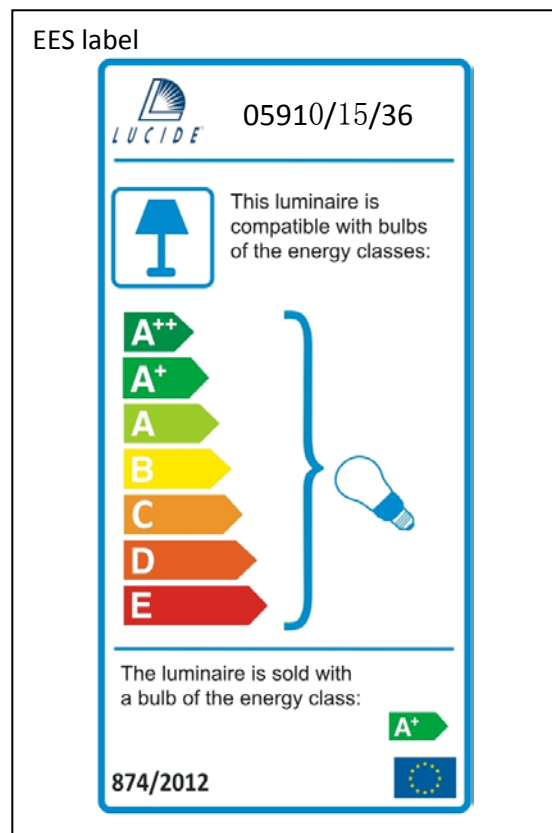

Garantiebestimmungen:

Lucide NV garantiert für einen Zeitraum von 2 Jahren ab Kaufdatum und Kauf durch den Endkunden, dass das gelieferte Produkt frei von Material- und Herstellungsfehlern ist, sofern das Produkt gemäß der Bedienungsanleitung installiert und gewartet wird.
Von der Garantie ausgenommen: 1. Gebrochene Glasteile der Fassung werden nur innerhalb von 14 Tagen ab Kauf durch den Endkunden ersetzt. 2. Normaler Verschleiß, Verfärbungen aufgrund des normalen Gebrauchs. 3. Beschädigungen aufgrund externer Ursachen wie Feuer, Wasser, unsachgemäße Nutzung/ Installation oder Wartung des Produkts.
Kunden müssen das defekte Produkt/Teil und den Originalkaufbeleg einsenden, um Garantieansprüche geltend zu machen.

Other languages of the manual and further explanations can be found on our website.