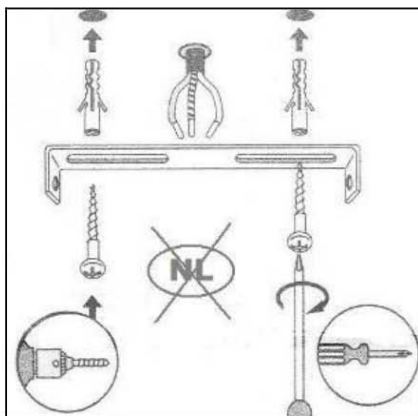

Installation drawing