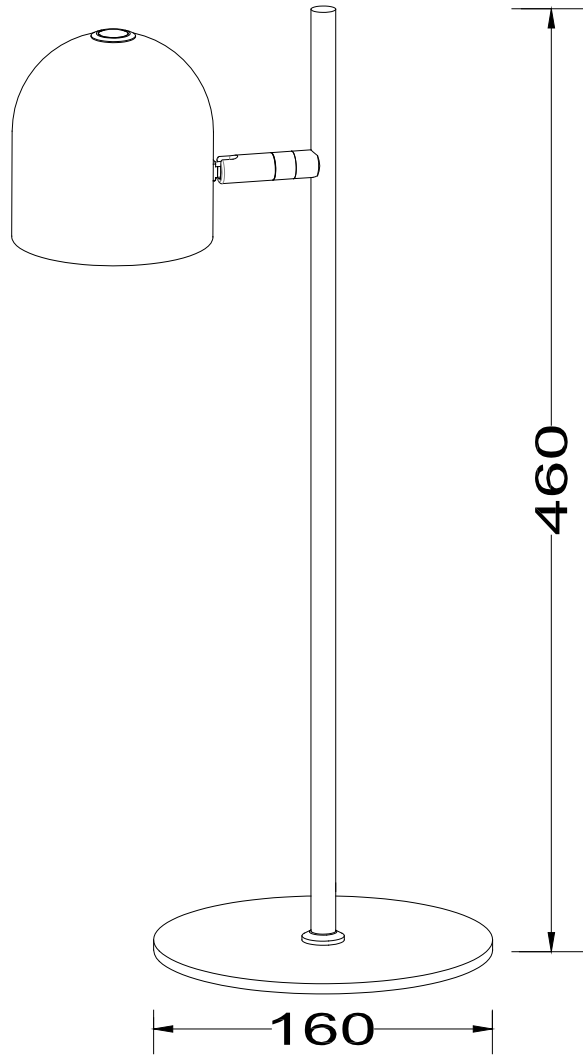

Line drawing of the item

item number: 03603/05/30

# Installation Drawing

## Technical details

materials used:	Metal
color:	Black
dimmable and how is the fixture dimmable:	Dimmable, touch switch on top of shade
size:	460mm
Height:	160mm
Length:	160mm
Width:	160mm
Net Weight:	1.26kg
power requirements:	100-240V~50/60Hz
bulb type and maximum Wattage:	1x 5W Edison LED
number of bulbs:	1
IP degree:	20