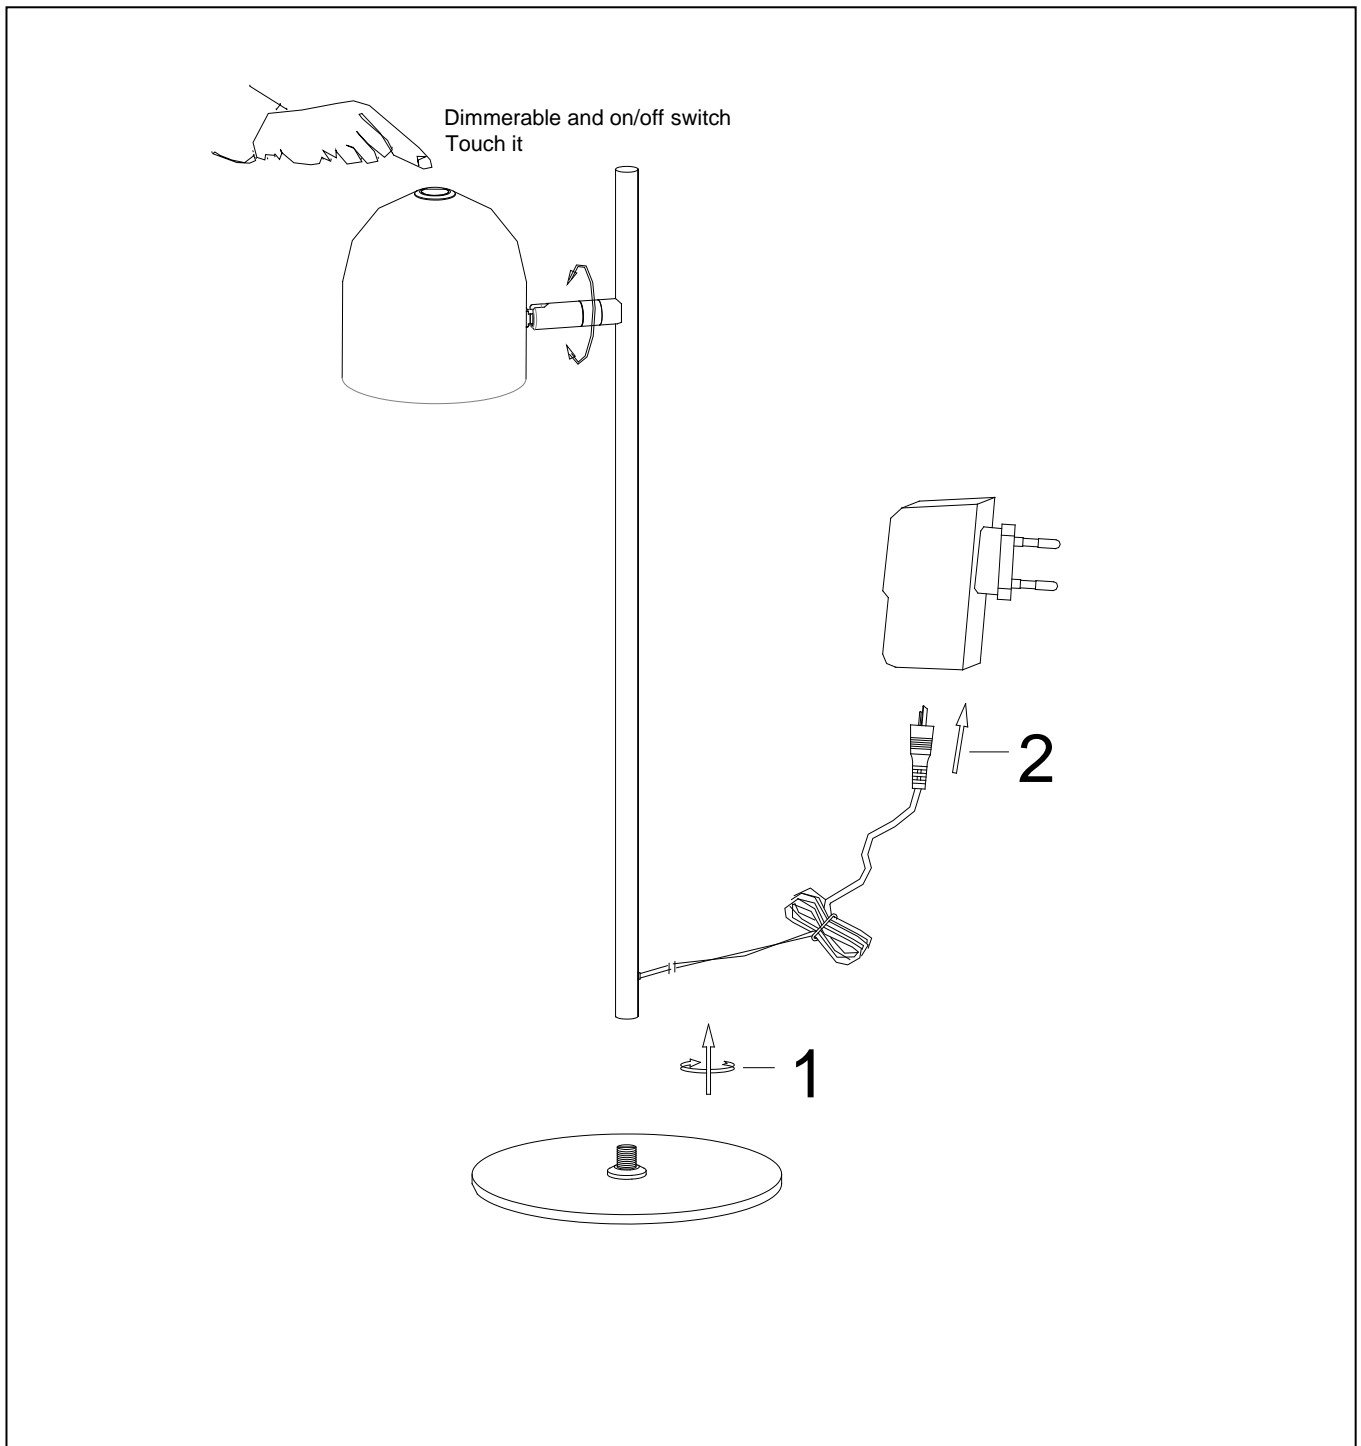

Line drawing of the item

item number: 03603/05/30

# Installation Drawing

## Technical details

materials used:	Metal
color:	Black
dimmable and how is the fixture dimmable:	Dimmable, touch switch on top of shade
size:	460mm
Height:	160mm
Length:	160mm
Width:	160mm
Net Weight:	1.26kg
power requirements:	100-240V~50/60Hz
bulb type and maximum Wattage:	1x 5W Edison LED
number of bulbs:	1
IP degree:	20