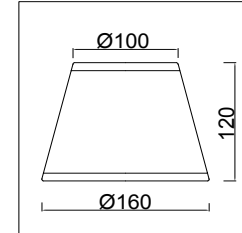

FREYA
TRADITION OF QUALITY

Instruction

FR2013WL-01G

1 x E14 (40W)

Model: FR2013WL-01G
Collection: Classic
Series: Gisela

Wall Lamps