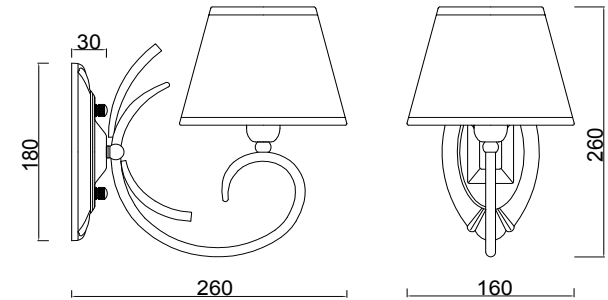

FREYA
TRADITION OF QUALITY

Instruction

FR2013WL-01G

1 x E14 (40W)

Model: FR2013WL-01G
Collection: Classic
Series: Gisela

Wall Lamps