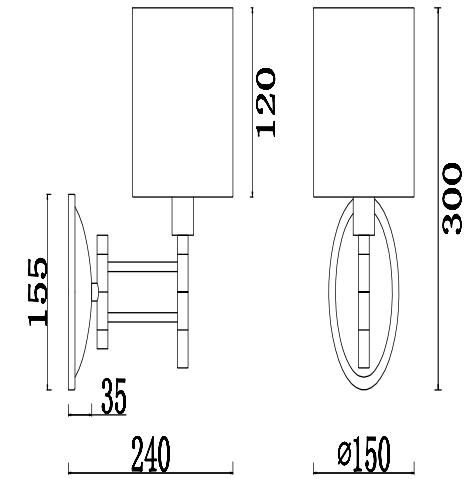

FREYA
TRADITION OF QUALITY

Instruction

FR5674WL-01N

1 x E14 (60W)

Model: FR5674WL-01N

Series: Lika

Wall Lamps