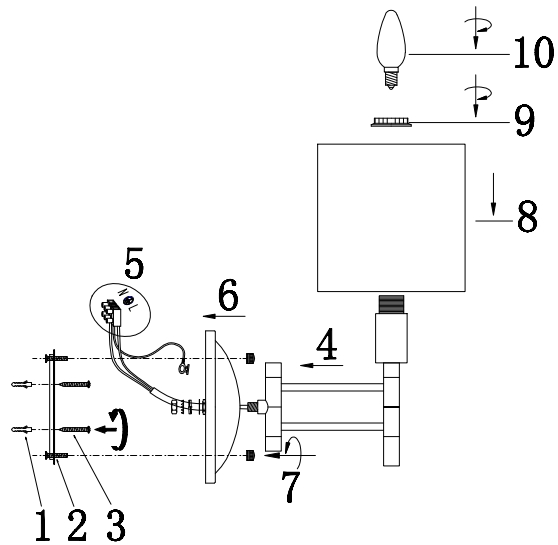

FREYA
TRADITION OF QUALITY

Instruction

FR5674WL-01N

1 x E14 (60W)

Model: FR5674WL-01N

Series: Lika

Wall Lamps