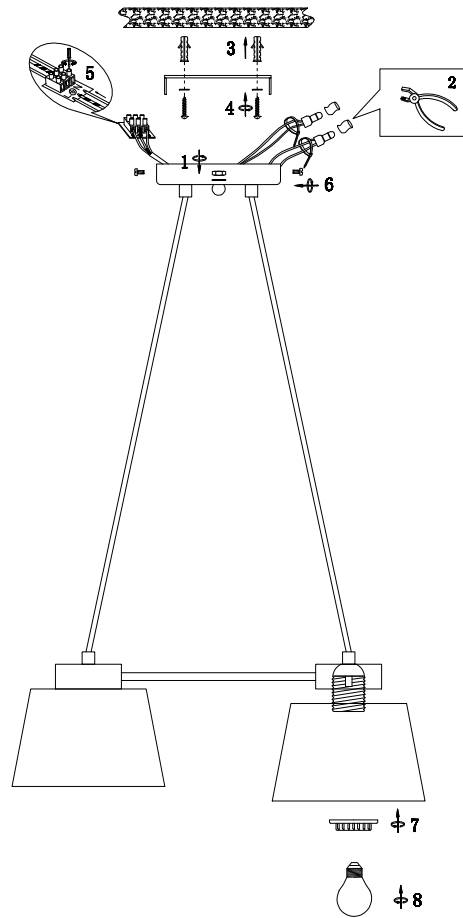

FREYA
TRADITION OF QUALITY

Instruction

FR5004PL-05CH

5 x E27 (60W)

Model: FR5004PL-05CH
Series: Barbara

Ceiling Lamps