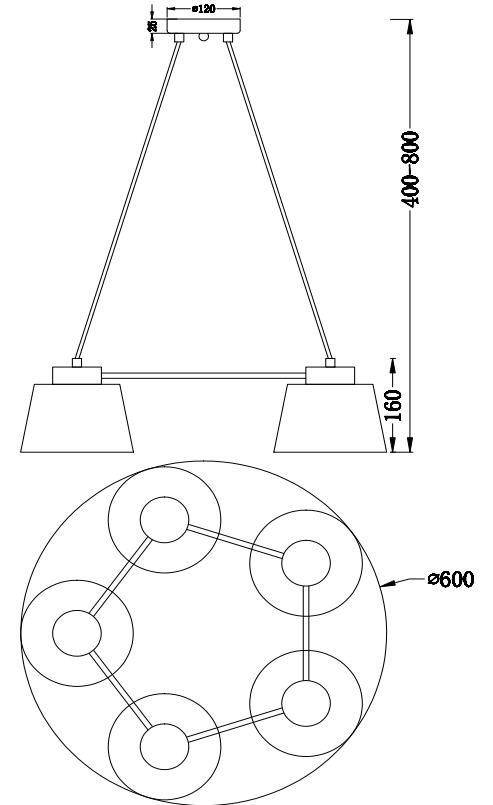

FREYA
TRADITION OF QUALITY

Instruction

FR5004PL-05CH

5 x E27 (60W)

Model: FR5004PL-05CH
Series: Barbara

Ceiling Lamps