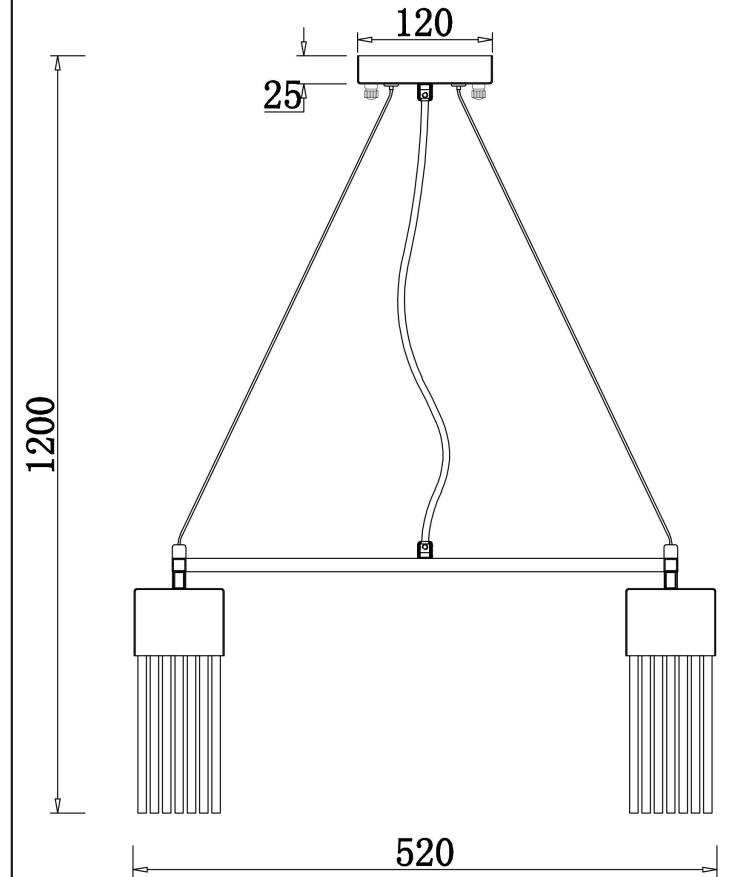

FREYA
TRADITION OF QUALITY

Instruction

FR5050PL-05N

5xE14 60W

Model: FR5050PL-05N

Collection: Modern

Pendant Lamps