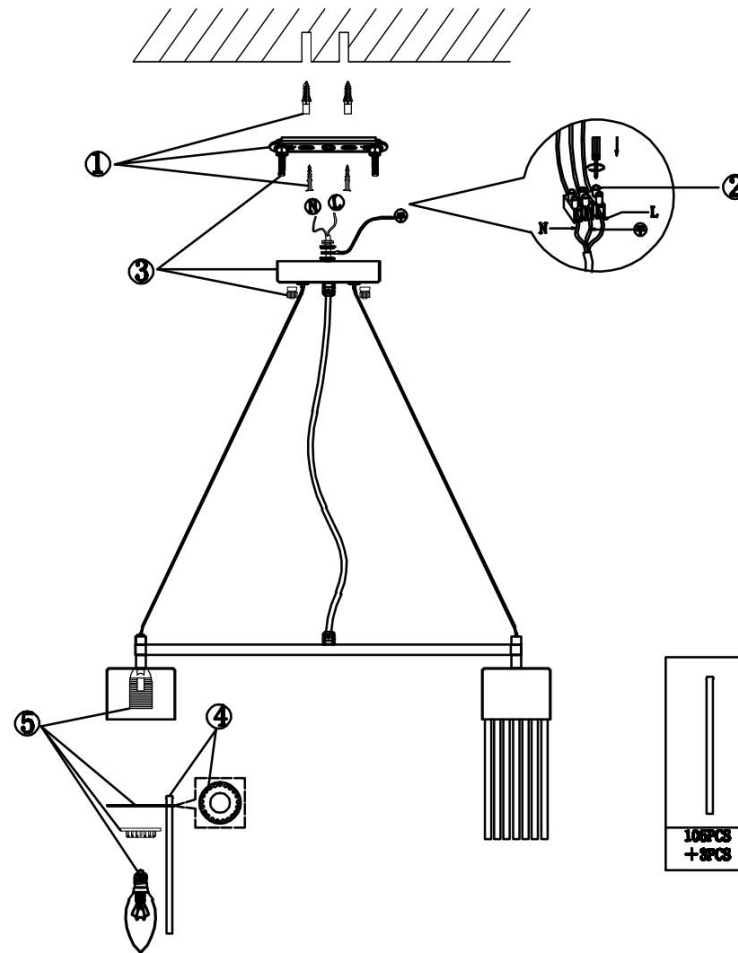

FREYA
TRADITION OF QUALITY

Instruction

FR5050PL-05N

5xE14 60W

Model: FR5050PL-05N

Collection: Modern

Pendant Lamps