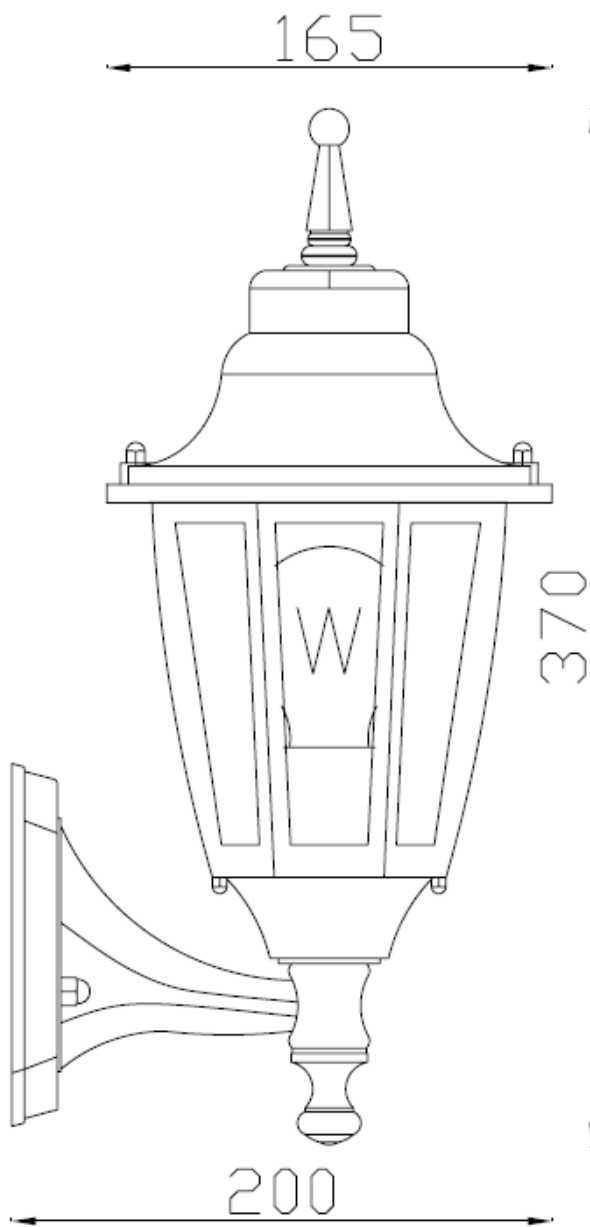

Line drawing of the item (with outline dimensions)

Item number:11832/01/30

Installation drawing (the same as it in its instruction manual)

Technical details

materials used:	metal
color:	black
dimmable and how is the fixture dimmable:	
size:	Height: 370mm Length: 200mm Width: 165mm Net Weight:
power requirements:	220-240V~50Hz
bulb type and maximum Wattage:	E27 Max.60W
number of bulbs:	1×E27
IP degree:	IP44