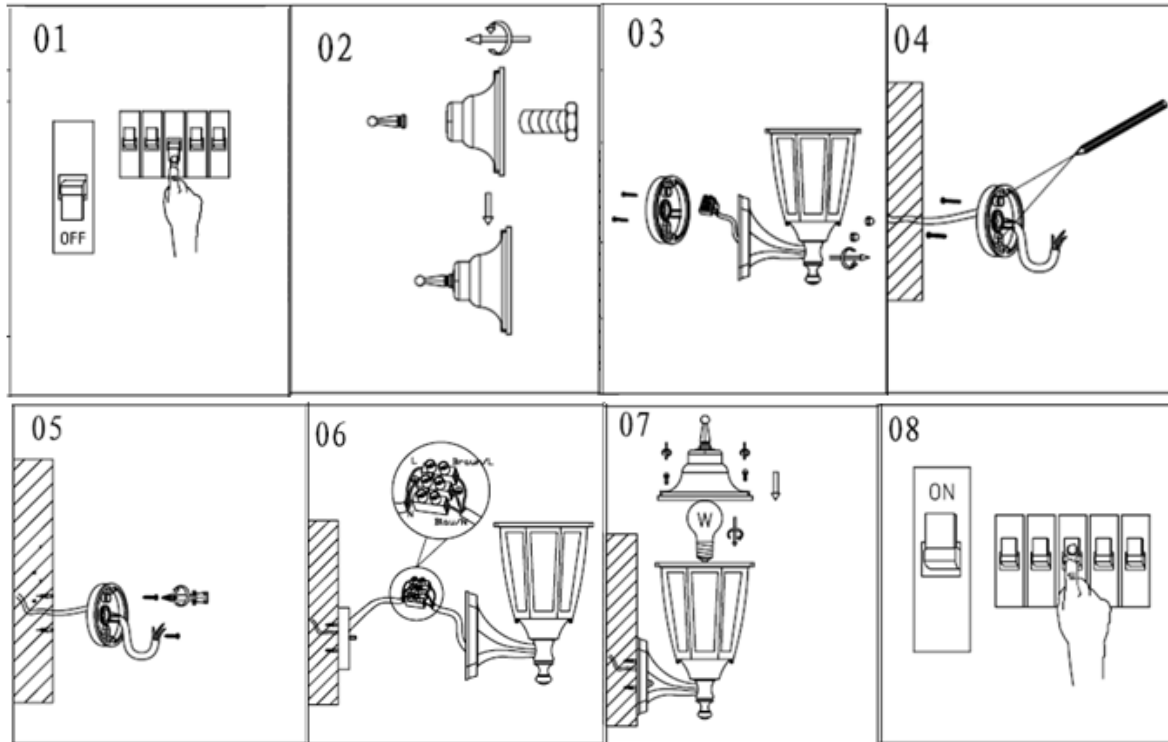

Line drawing of the item (with outline dimensions)

Item number:11832/01/30

Installation drawing (the same as it in its instruction manual)

Technical details

materials used:	metal
color:	black
dimmable and how is the fixture dimmable:	
size:	Height: 370mm Length: 200mm Width: 165mm Net Weight:
power requirements:	220-240V~50Hz
bulb type and maximum Wattage:	E27 Max.60W
number of bulbs:	1×E27
IP degree:	IP44