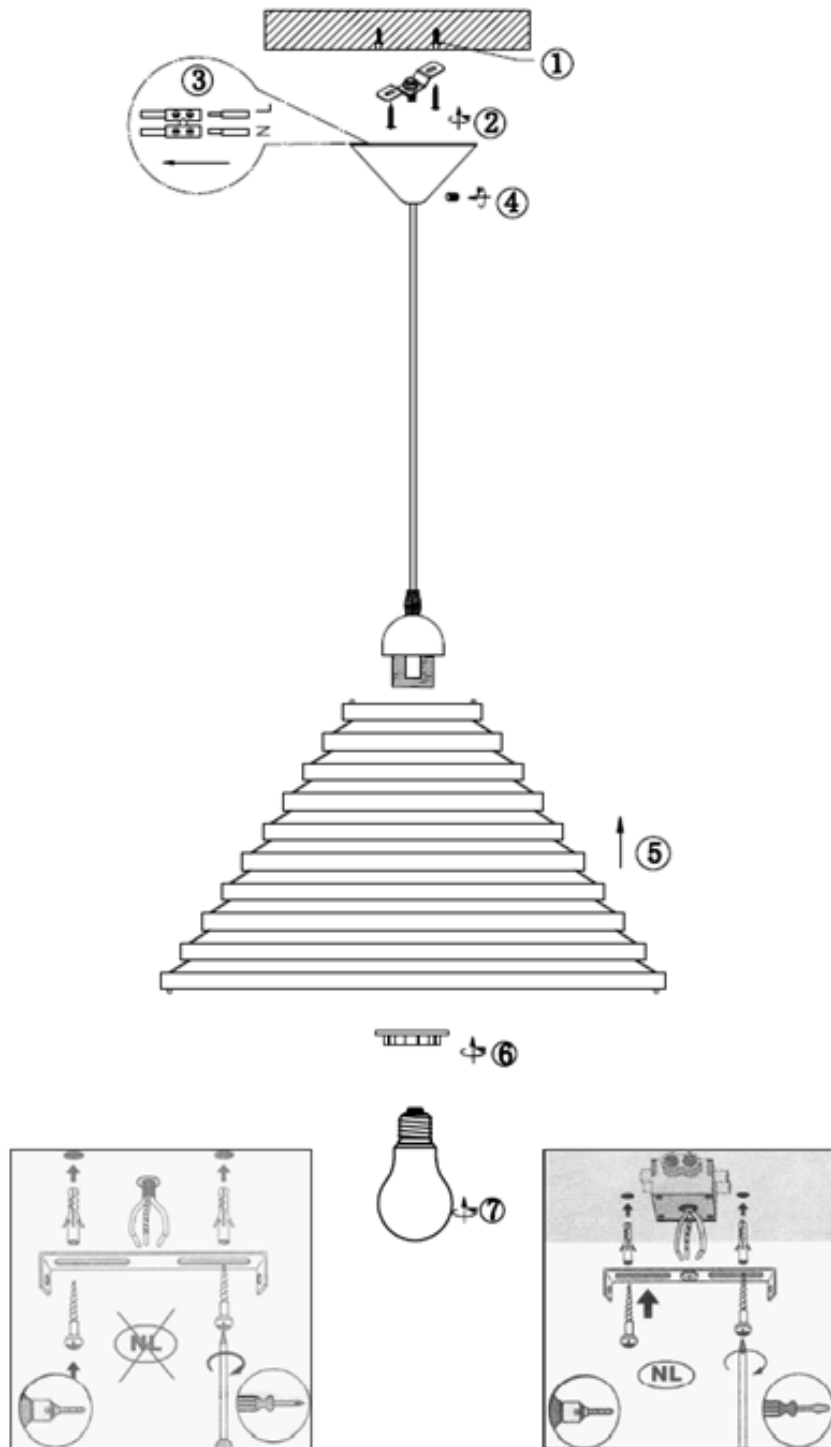

Line drawing of the item (with outline dimensions)

Item number: 80405/50/31

Installation drawing (the same as it in its instruction manual)

### Technical details

materials used:	PVC/Plastic
color:	White
dimmable and how is the fixture dimmable:	
size:	Height: 1300mm Length: 500mm Width: Net Weight: 1Kgs
power requirements:	220-240V/~50Hz
bulb type and maximum Wattage:	E27 ESL 24W
number of bulbs:	1
IP degree:	IP20