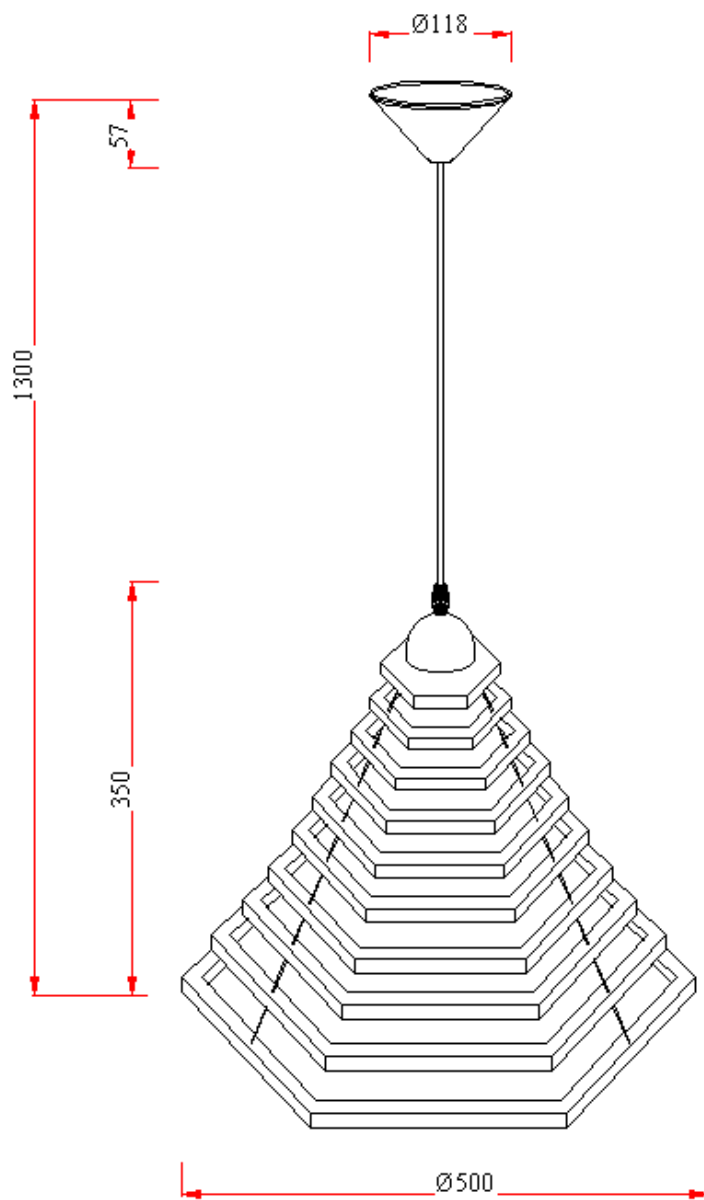

Line drawing of the item (with outline dimensions)

Item number: 80405/50/31

Installation drawing (the same as it in its instruction manual)

### Technical details

materials used:	PVC/Plastic
color:	White
dimmable and how is the fixture dimmable:	
size:	Height: 1300mm Length: 500mm Width: Net Weight: 1Kgs
power requirements:	220-240V/~50Hz
bulb type and maximum Wattage:	E27 ESL 24W
number of bulbs:	1
IP degree:	IP20