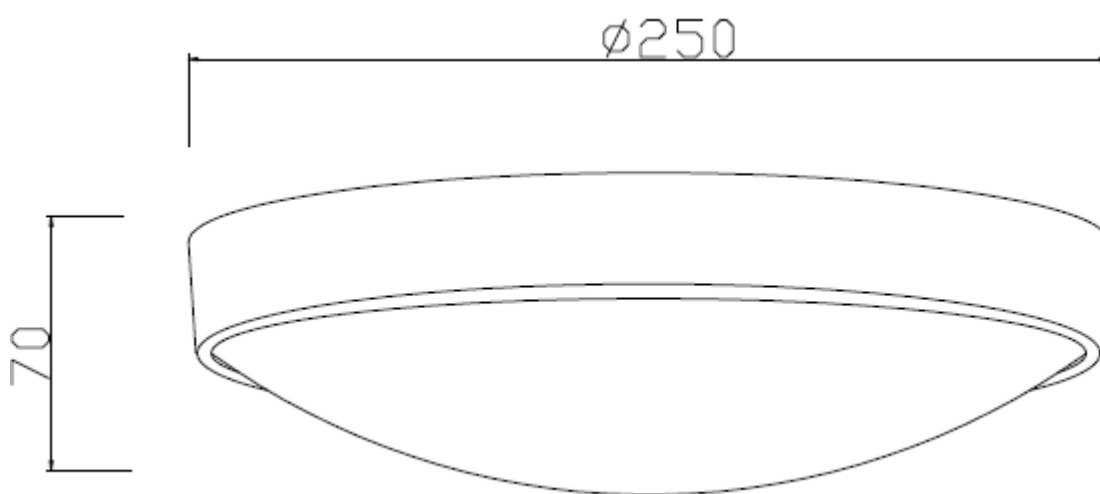

Line drawing of the item (with outline dimensions)

Item number: 08109/01/31

Installation drawing (the same as it in its instruction manual)

Technical details

materials used:	Plastic&Acrylic	
color:	White	
dimmable and how is the fixture dimmable:		
size:	Height:	70mm
	Length:	Φ250mm
	Width:	
	Net Weight:	0.38kg
power requirements:	220-240V/~50Hz	
bulb type and maximum Wattage:	E27 40w	
number of bulbs:	1	
IP degree:	IP20	