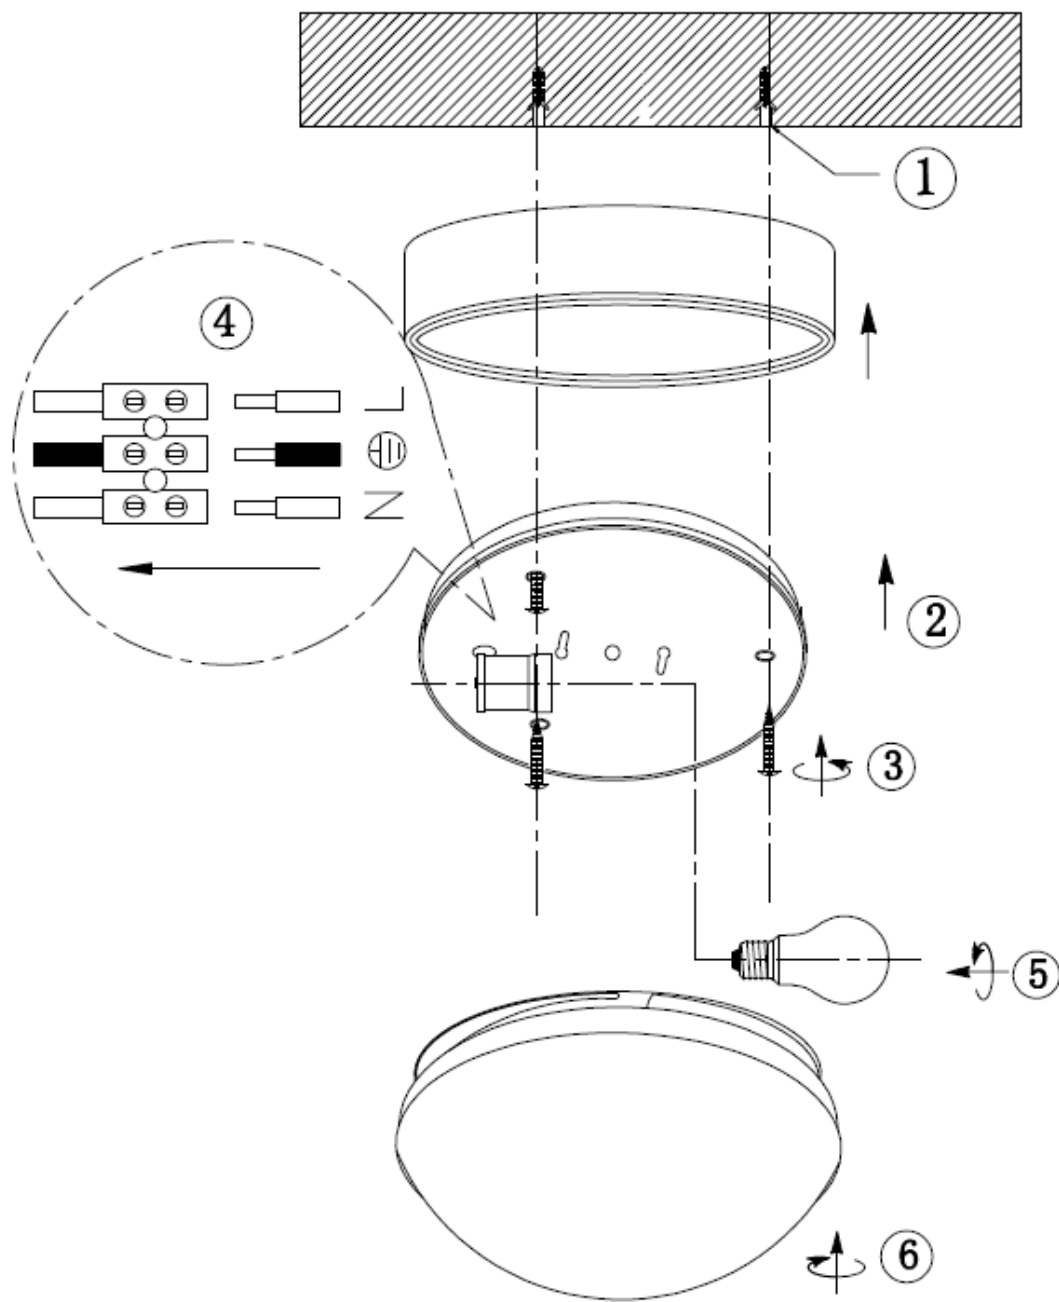

Line drawing of the item (with outline dimensions)

Item number: 08109/01/31

Installation drawing (the same as it in its instruction manual)

Technical details

materials used:	Plastic&Acrylic	
color:	White	
dimmable and how is the fixture dimmable:		
size:	Height:	70mm
	Length:	Φ250mm
	Width:	
	Net Weight:	0.38kg
power requirements:	220-240V/~50Hz	
bulb type and maximum Wattage:	E27 40w	
number of bulbs:	1	
IP degree:	IP20	