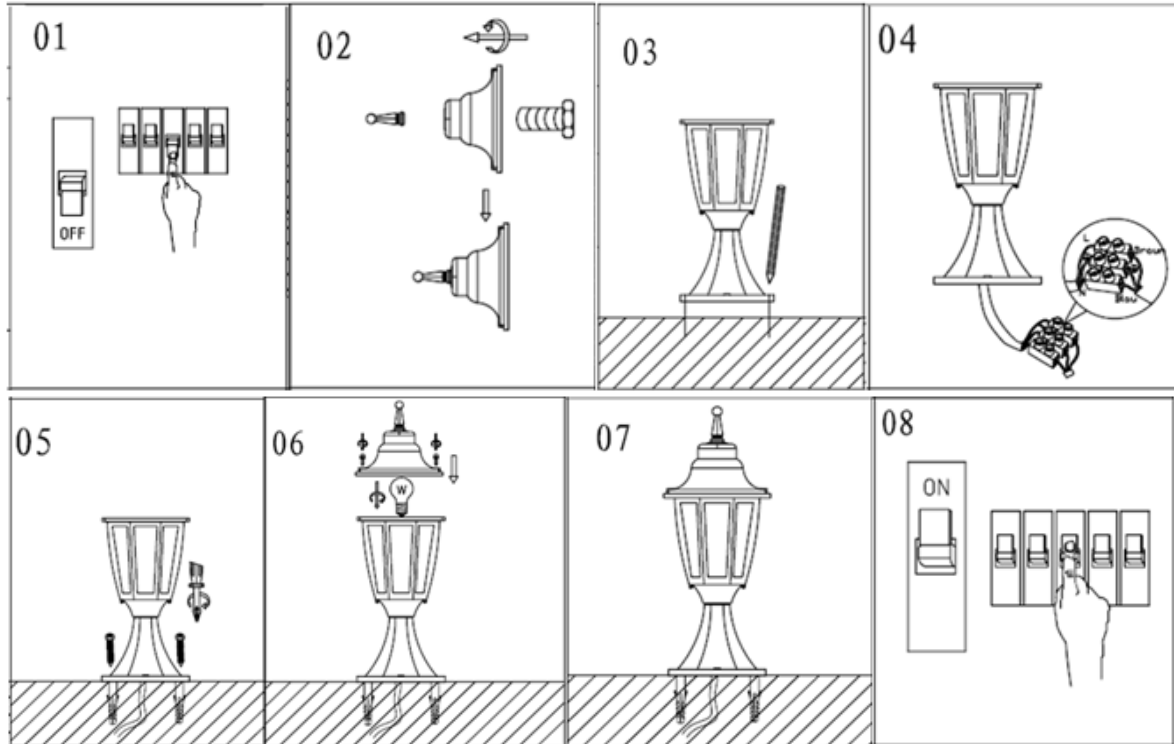

Line drawing of the item (with outline dimensions)

Item number:11834/01/45

Installation drawing (the same as it in its instruction manual)

Technical details

materials used:	metal
color:	Black with green
dimmable and how is the fixture dimmable:	
size:	Height: 420mm Length: 165mm Width: 165mm Net Weight:
power requirements:	220-240V~50Hz
bulb type and maximum Wattage:	E27 Max.60W
number of bulbs:	1×E27
IP degree:	IP44