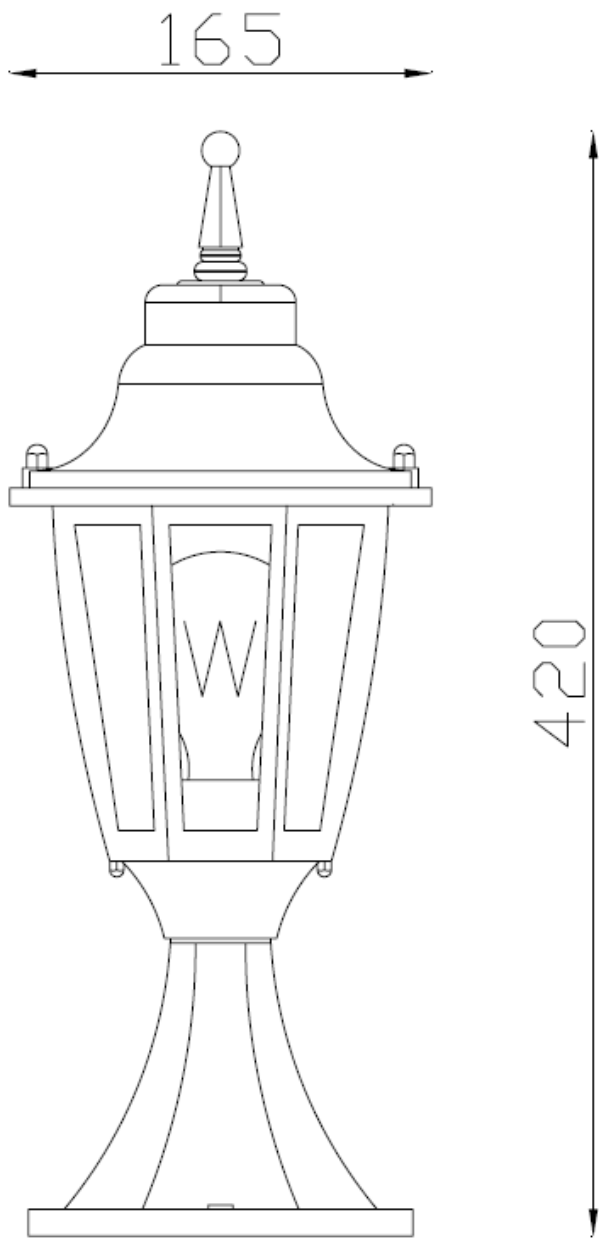

Line drawing of the item (with outline dimensions)

Item number:11834/01/45

Installation drawing (the same as it in its instruction manual)

Technical details

materials used:	metal
color:	Black with green
dimmable and how is the fixture dimmable:	
size:	Height: 420mm Length: 165mm Width: 165mm Net Weight:
power requirements:	220-240V~50Hz
bulb type and maximum Wattage:	E27 Max.60W
number of bulbs:	1×E27
IP degree:	IP44