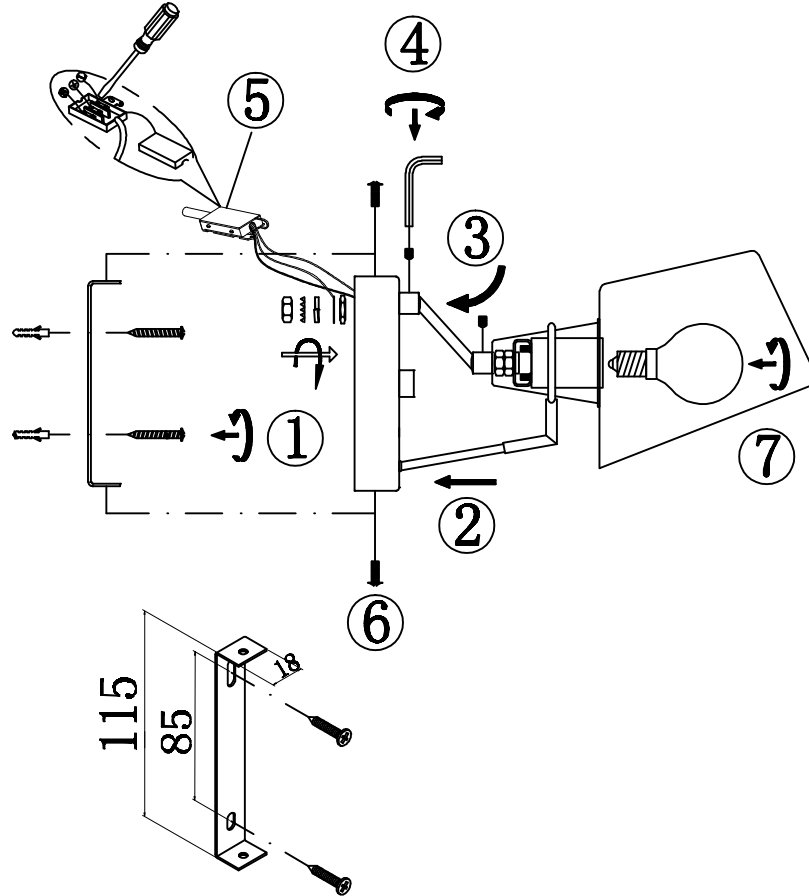

# INSTRUCTION

**MODEL:** FR5038-WL-01-B  
**Wall-lamp**

1 X E14 (40W)

FREYA-LIGHT.COM