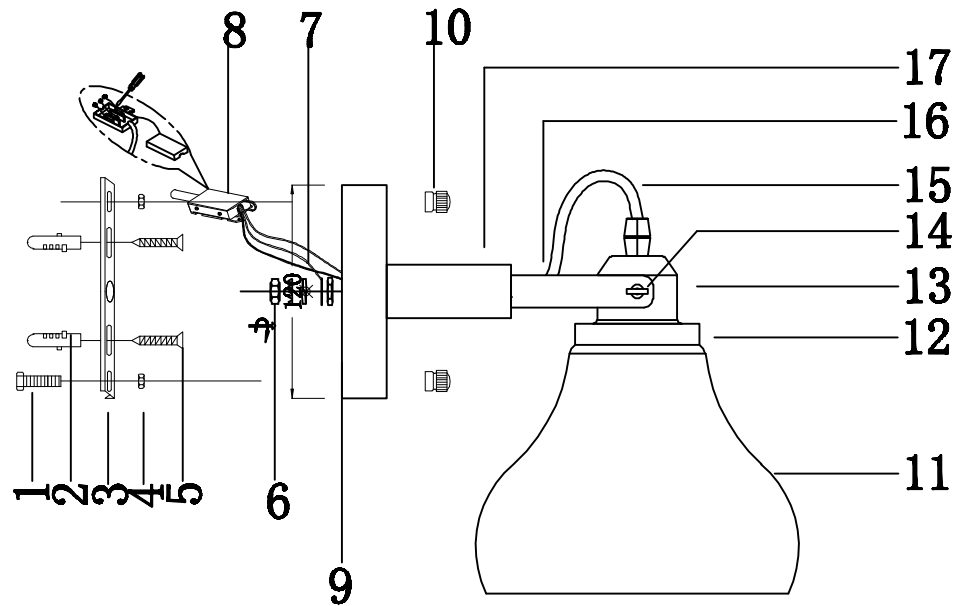

FREYA
TRADITION OF QUALITY

INSTRUCTION

MODEL: FR4171-WL-01-B
SCONCE

1 X E27 (60W)

FREYA-LIGHT.COM