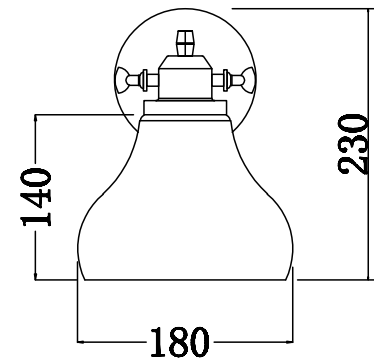

FREYA
TRADITION OF QUALITY

INSTRUCTION

MODEL: FR4171-WL-01-B
SCONCE

1 X E27 (60W)

FREYA-LIGHT.COM