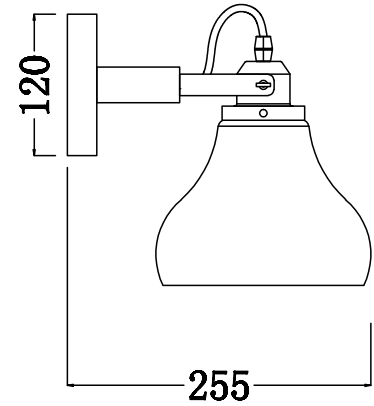

FREYA
TRADITION OF QUALITY

INSTRUCTION

MODEL: FR4171-WL-01-B
SCONCE

1 X E27 (60W)

FREYA-LIGHT.COM