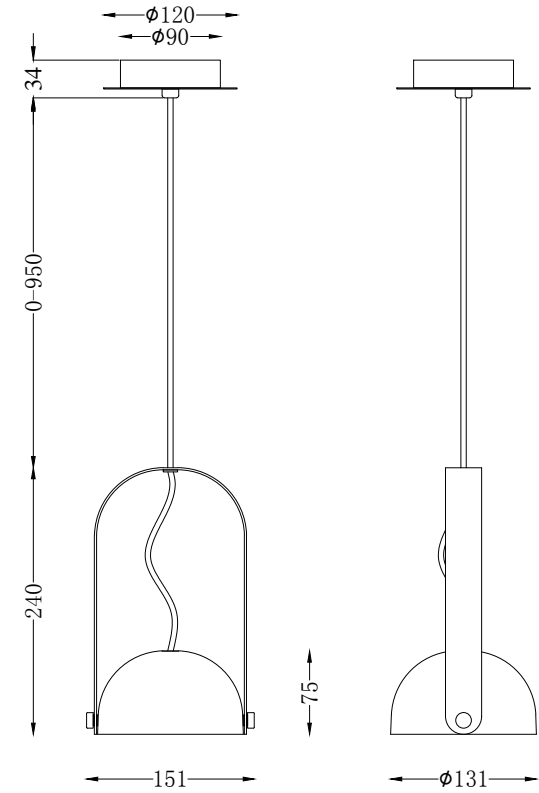

Instruction

MOD047PL-L5W3K

MAX 6W
210 Lumen

Model: MOD047PL-L5W3K
Collection: Technical
Series: Hygge

Pendant Lamps