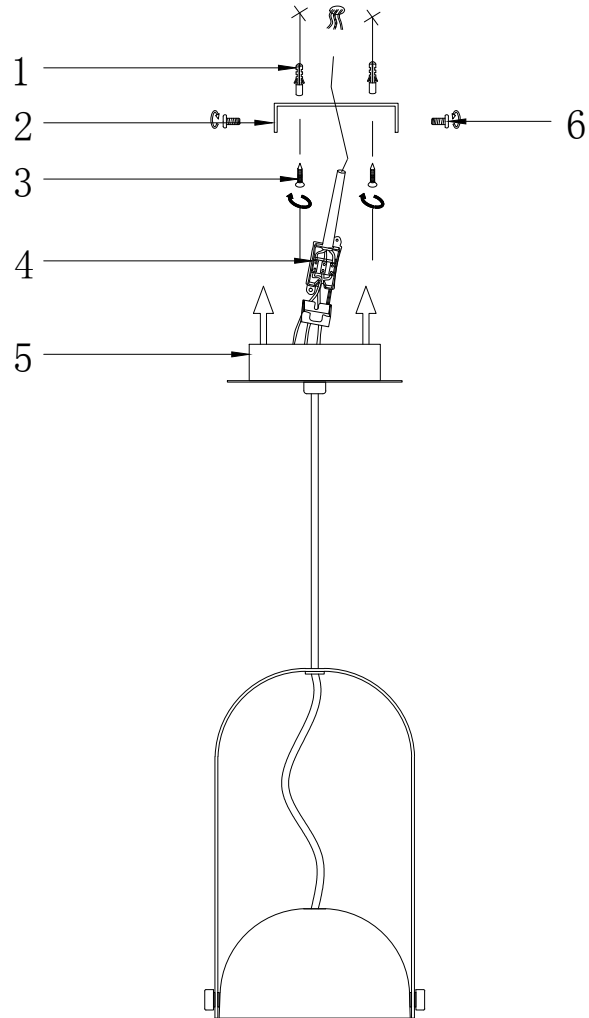

Instruction

MOD047PL-L5W3K

MAX 6W
210 Lumen

Model: MOD047PL-L5W3K
Collection: Technical
Series: Hygge

Pendant Lamps