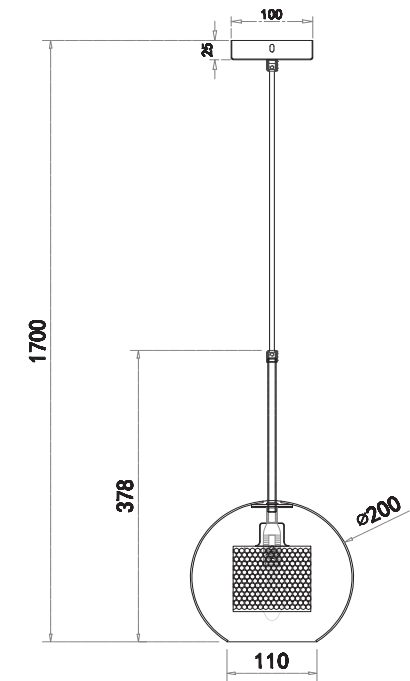

# Instruction

FR8018PL-01N

1 x E14 (60W)

Model: FR8018PL-01N  
Collection: Modern Market

Pendant Lamps