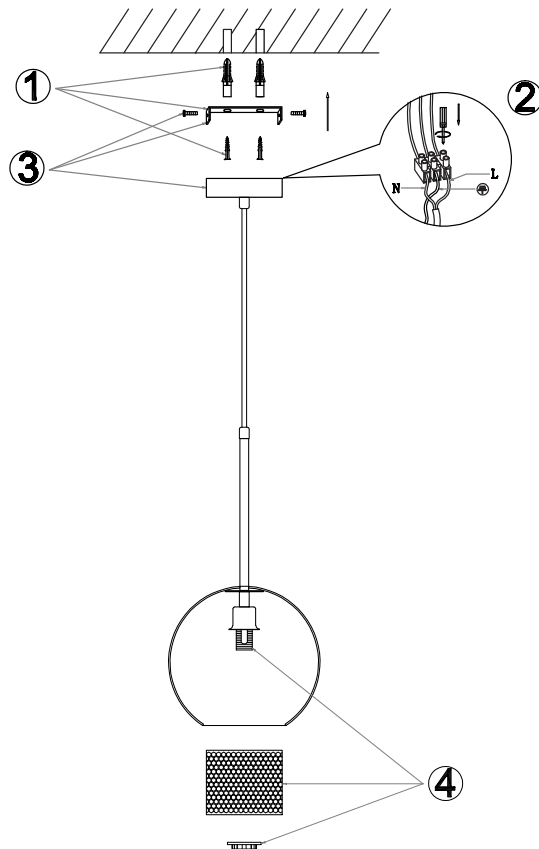

# Instruction

FR8018PL-01N

1 x E14 (60W)

Model: FR8018PL-01N  
Collection: Modern Market

Pendant Lamps