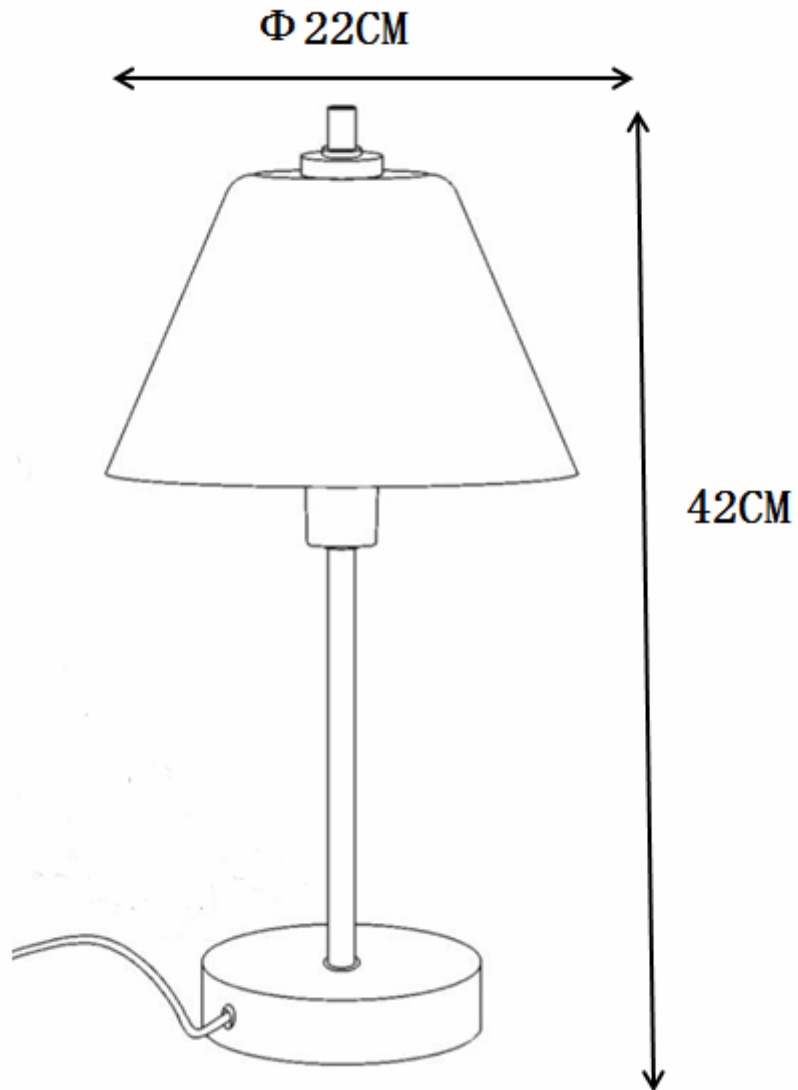

Line drawing of the item (with outline dimensions)

Item number: 12561/21/12

Installation drawing (the same as it in its instruction manual)

Technical details

materials used:	Matel+glass
color:	CHROME
dimmable and how is the fixture dimmable:	
size:	Height: 42cm Length: Φ 22cm Width: Net Weight: 1.4KGS
power requirements:	220-240V~50Hz
bulb type and maximum Wattage:	E14 MAX.40W
number of bulbs:	1xE14
IP degree:	IP20