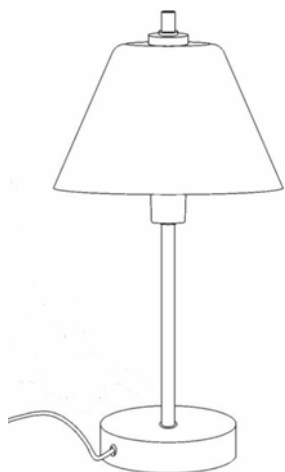

Line drawing of the item (with outline dimensions)

Item number: 12561/21/12

Installation drawing (the same as it in its instruction manual)

Technical details

materials used:	Matel+glass
color:	CHROME
dimmable and how is the fixture dimmable:	
size:	Height: 42cm Length: Φ 22cm Width: Net Weight: 1.4KGS
power requirements:	220-240V~50Hz
bulb type and maximum Wattage:	E14 MAX.40W
number of bulbs:	1xE14
IP degree:	IP20