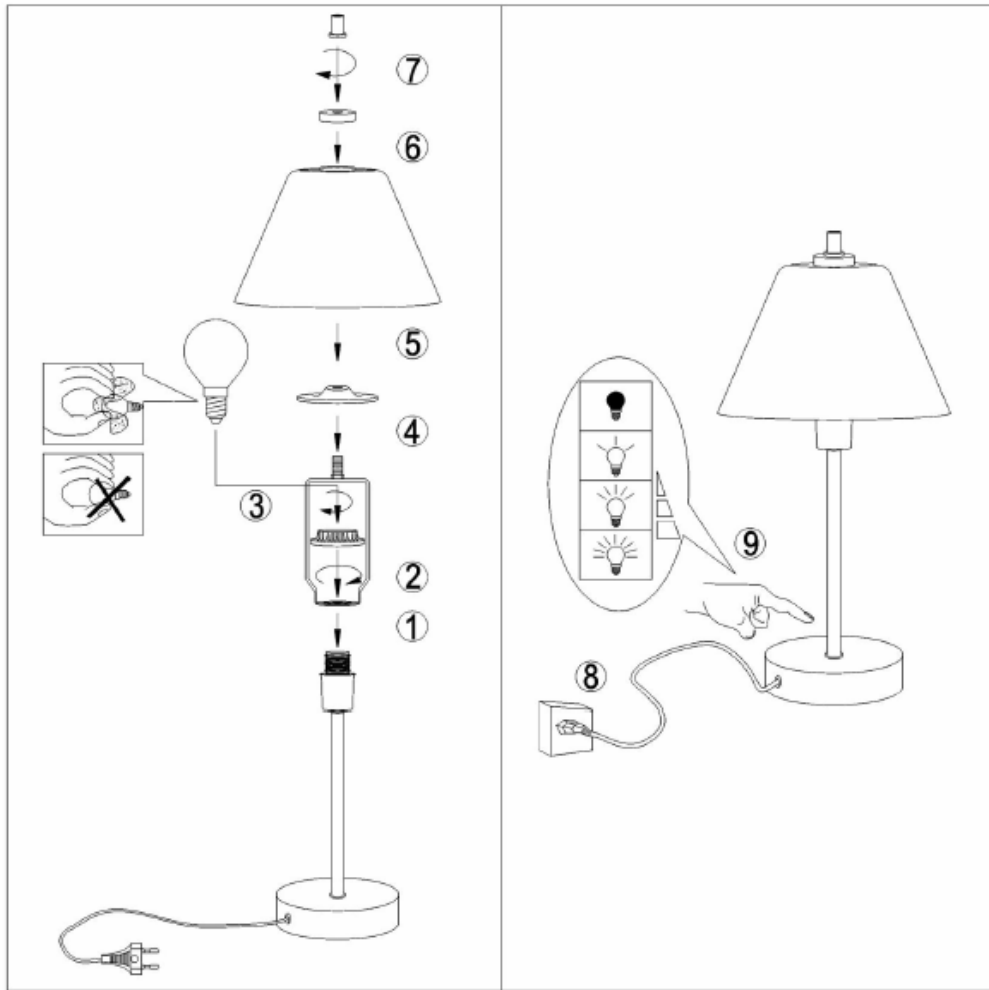

Line drawing of the item (with outline dimensions)

Item number: 12561/21/12

Installation drawing (the same as it in its instruction manual)

Technical details

materials used:	Matel+glass
color:	CHROME
dimmable and how is the fixture dimmable:	
size:	Height: 42cm Length: Φ 22cm Width: Net Weight: 1.4KGS
power requirements:	220-240V~50Hz
bulb type and maximum Wattage:	E14 MAX.40W
number of bulbs:	1xE14
IP degree:	IP20