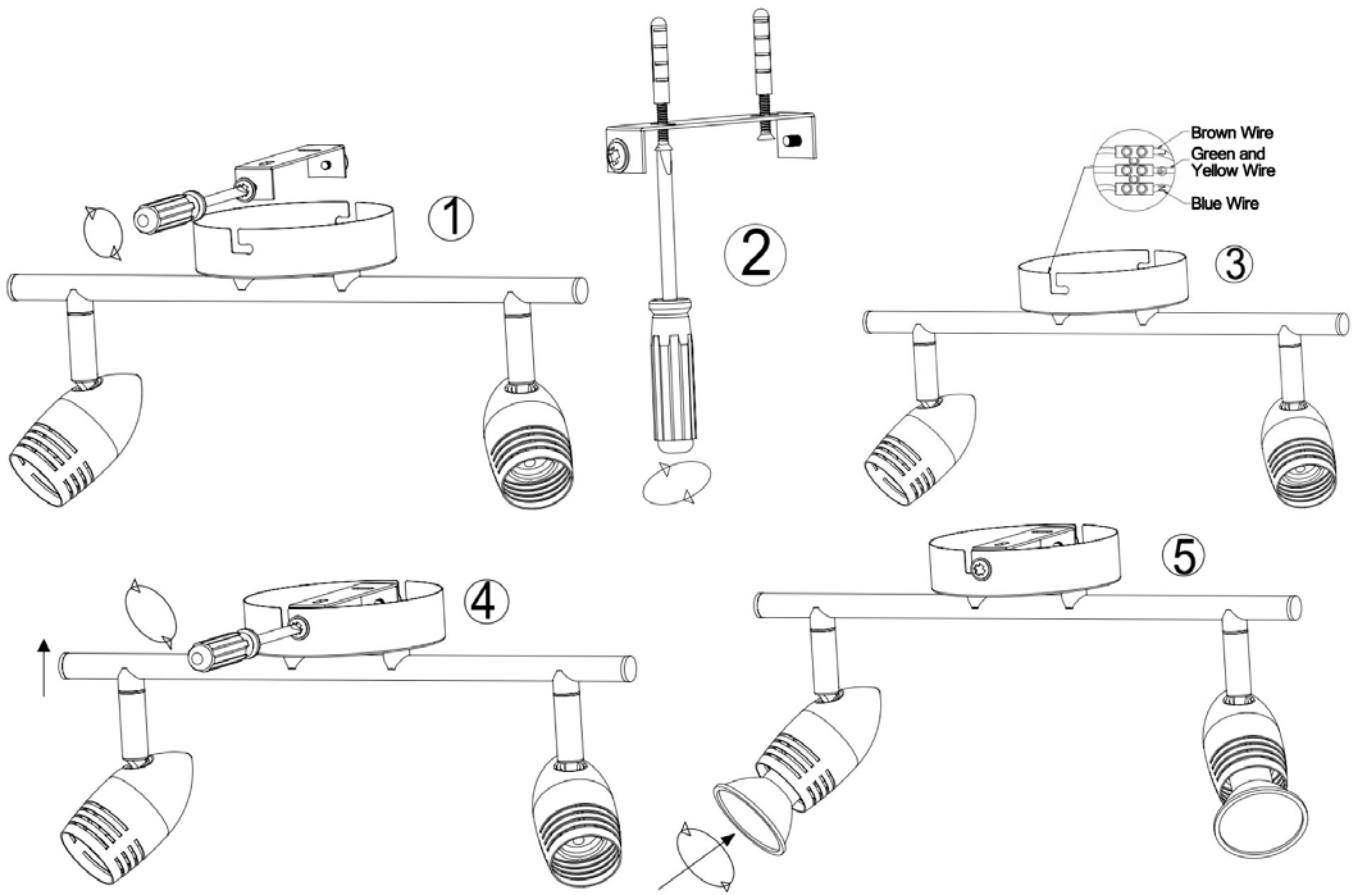

Item number: 13955/10/03, 13955/10/12, 13955/10/31

Technical details

Materials used:	Iron
Color:	Bronze, Satin Nickel, Matt White
Dimmable and how is fixture dimmable	No
Size:	Height: 13 cm
	Length:
	Width: 32 cm
	Net weight: 0.436 kg
Power requirements:	220-240V~50Hz
Bulb type and maximum wattage:	GU10 LED 5W
Number of bulbs:	2xGU10
IP degree:	IP20