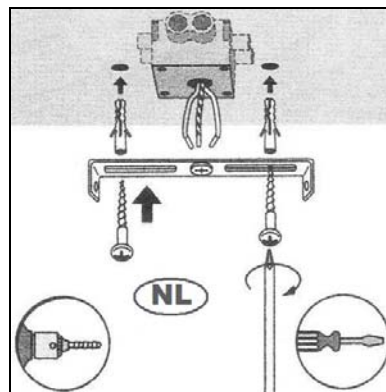

Item number: 13955/10/03, 13955/10/12, 13955/10/31

Technical details

Materials used:	Iron
Color:	Bronze, Satin Nickel, Matt White
Dimmable and how is fixture dimmable	No
Size:	Height: 13 cm
	Length:
	Width: 32 cm
	Net weight: 0.436 kg
Power requirements:	220-240V~50Hz
Bulb type and maximum wattage:	GU10 LED 5W
Number of bulbs:	2xGU10
IP degree:	IP20