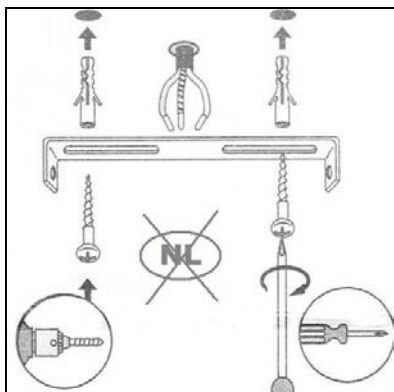

Item number: 13955/10/03, 13955/10/12, 13955/10/31

Technical details

Materials used:	Iron
Color:	Bronze, Satin Nickel, Matt White
Dimmable and how is fixture dimmable	No
Size:	Height: 13 cm
	Length:
	Width: 32 cm
	Net weight: 0.436 kg
Power requirements:	220-240V~50Hz
Bulb type and maximum wattage:	GU10 LED 5W
Number of bulbs:	2xGU10
IP degree:	IP20