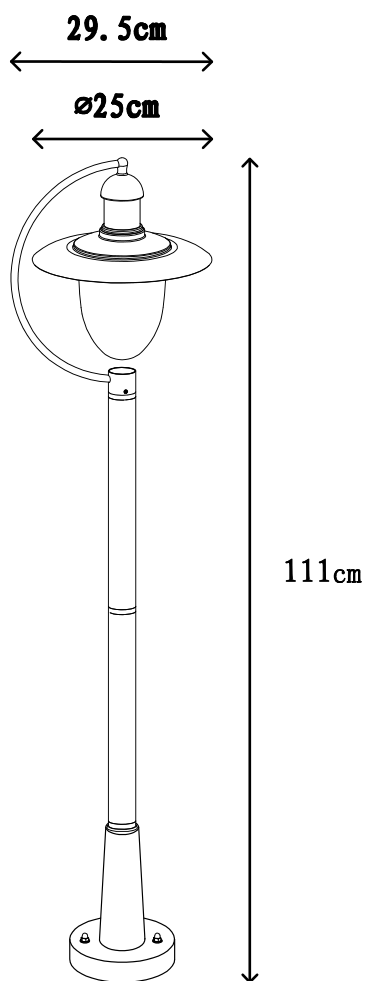

Line drawing of the item (with outline dimensions)

Item number: 11873/01/97

Installation drawing (the same as it in its instruction manual)

Technical details

materials used:	Aluminium
color:	rusty
dimmable and how is the fixture dimmable:	
size:	Height: 111 cm Length: 29.5cm Width: 25 cm Net Weight: 2.1 kg
power requirements:	220-240V ~50HZ
bulb type and maximum Wattage:	E27 MAX 60W
number of bulbs:	1XE27
IP degree:	IP44