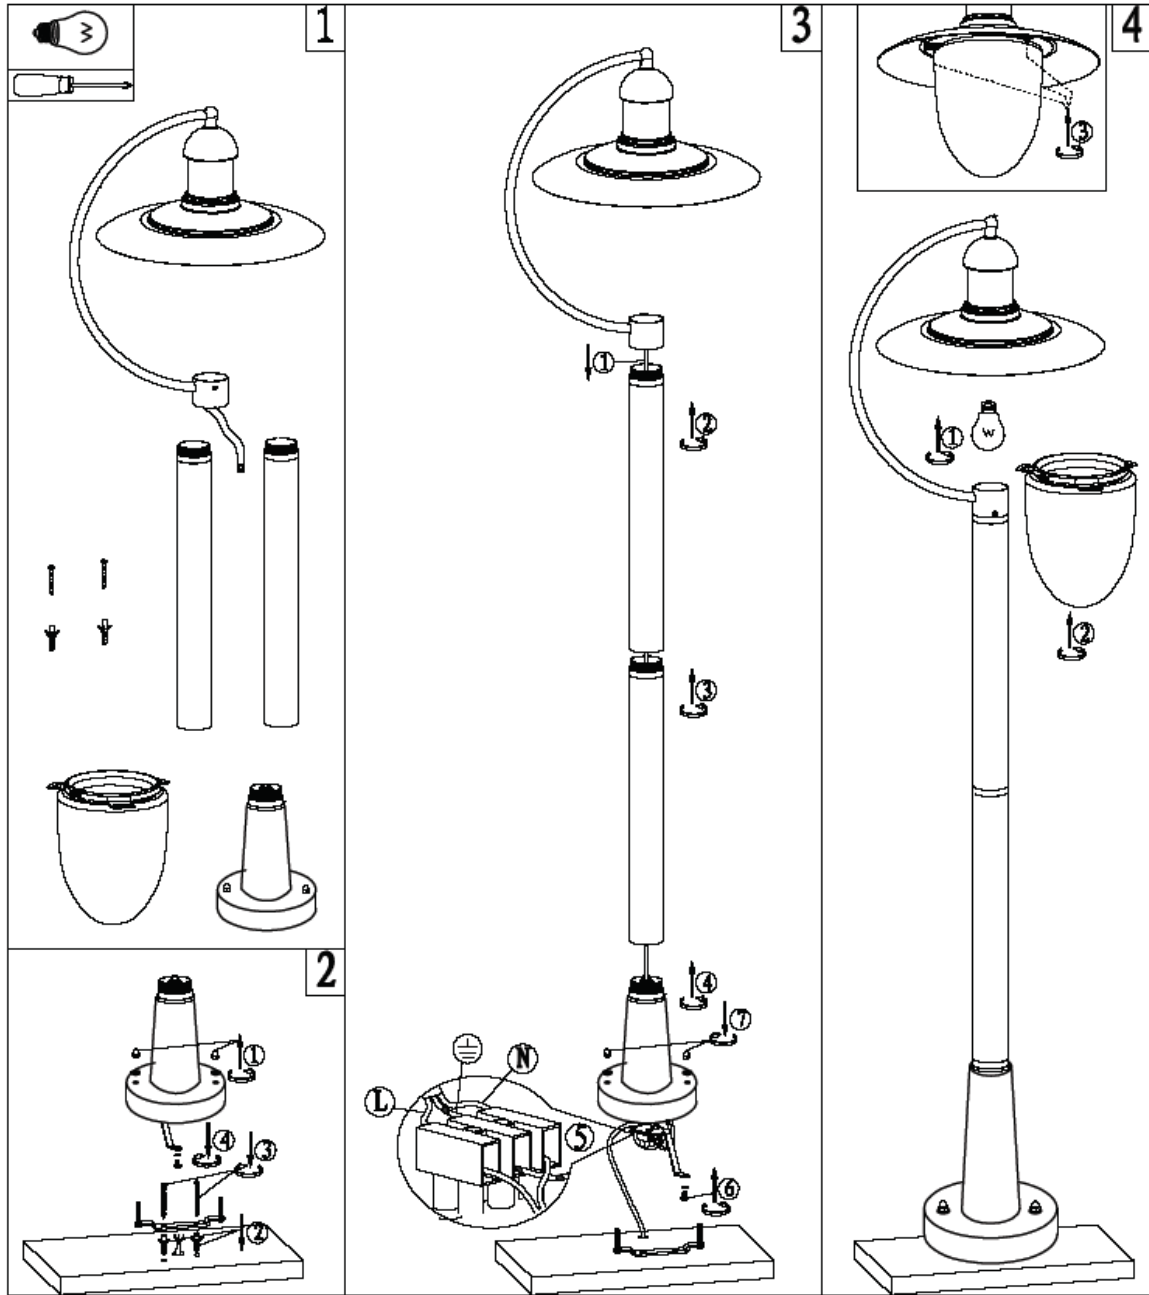

Line drawing of the item (with outline dimensions)

Item number: 11873/01/97

Installation drawing (the same as it in its instruction manual)

Technical details

materials used:	Aluminium
color:	rusty
dimmable and how is the fixture dimmable:	
size:	Height: 111 cm Length: 29.5cm Width: 25 cm Net Weight: 2.1 kg
power requirements:	220-240V ~50HZ
bulb type and maximum Wattage:	E27 MAX 60W
number of bulbs:	1XE27
IP degree:	IP44