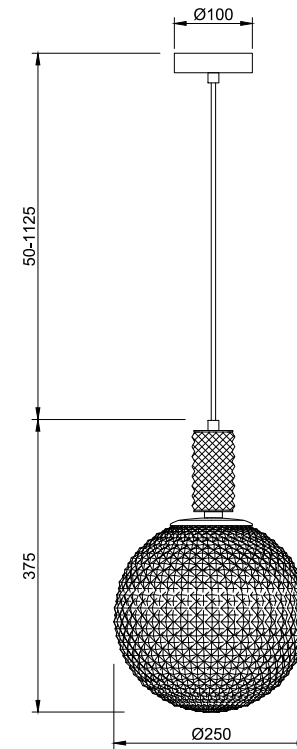

Instruction

P030PL-01CH

1 x E27 (60W)

Model: P030PL-01CH
Collection: Pendant
Series: Milagro

Pendant Lamps