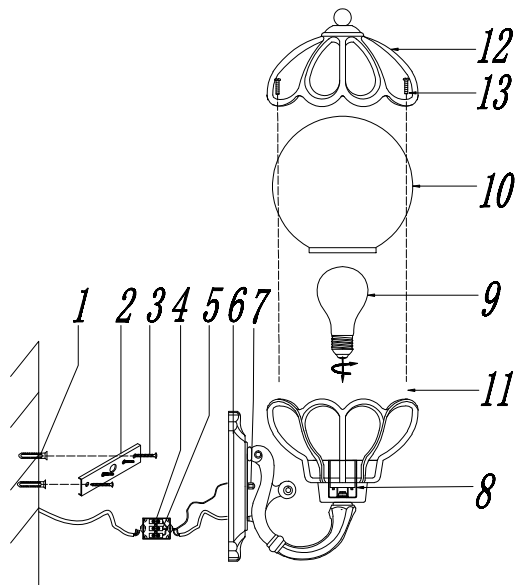

# Instruction

O024WL-01G

1 x E27 (60W)

Model: O024WL-01G  
Collection: Outdoor  
Series: Via

Wall Lamps