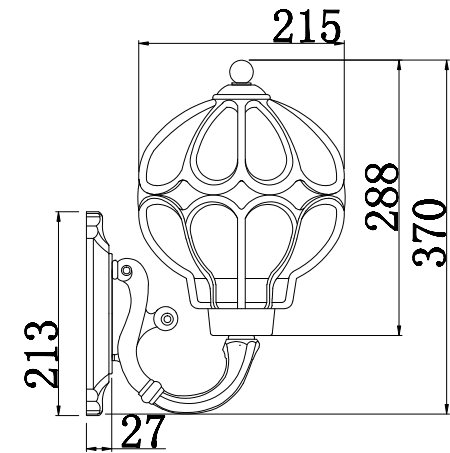

# Instruction

O024WL-01G

1 x E27 (60W)

Model: O024WL-01G  
Collection: Outdoor  
Series: Via

Wall Lamps