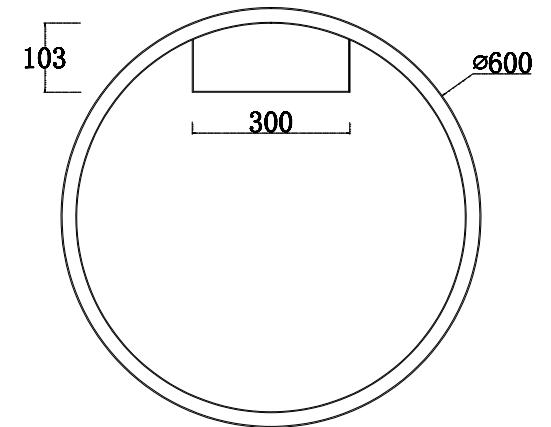

Instruction

MOD058CL-L35BS4K

Gross Weight: 3,45 kg

Color: Brass

Net Weight: 3 kg

Material: Aluminum

Volume: 0,039204 m3

Weight and Volume Margin of Error: $\pm 10\%$

MAX 35W
1800 Lumen

Model: MOD058CL-L35BS4K

Collection: Technical

Series: Rim

Ceiling Lamps