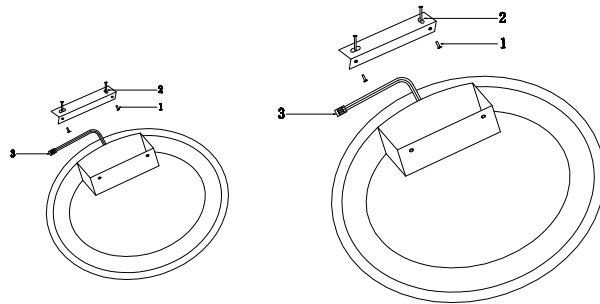

Instruction

MOD058CL-L35BS4K

Gross Weight: 3,45 kg

Color: Brass

Net Weight: 3 kg

Material: Aluminum

Volume: 0,039204 m3

Weight and Volume Margin of Error: $\pm 10\%$

MAX 35W
1800 Lumen

Model: MOD058CL-L35BS4K

Collection: Technical

Series: Rim

Ceiling Lamps