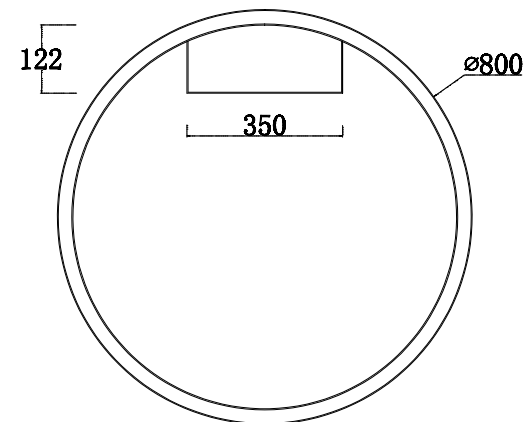

Instruction

MOD058CL-L50BS4K

Gross Weight: 4,89 kg

Color: Brass

Net Weight: 4,5 kg

Material: Aluminum

Volume: 0,066564 m3

Weight and Volume Margin of Error: ±10%

MAX 50W
2400 Lumen

Model: MOD058CL-L50BS4K

Collection: Technical

Series: Rim

Ceiling Lamps