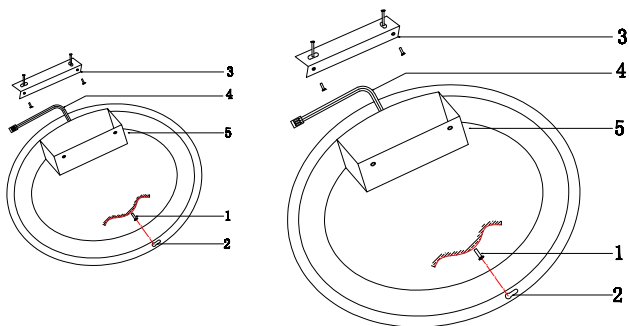

Instruction

MOD058CL-L50BS4K

Gross Weight: 4,89 kg

Color: Brass

Net Weight: 4,5 kg

Material: Aluminum

Volume: 0,066564 m3

Weight and Volume Margin of Error: ±10%

MAX 50W
2400 Lumen

Model: MOD058CL-L50BS4K

Collection: Technical

Series: Rim

Ceiling Lamps