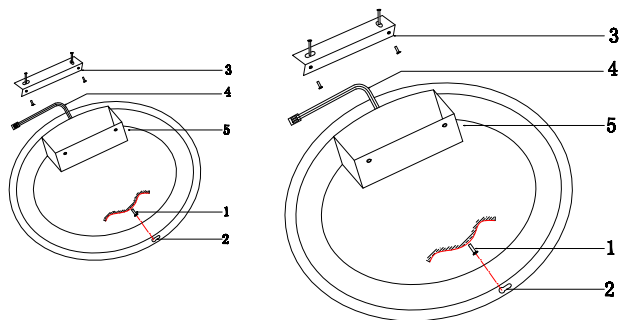

Instruction

MOD058CL-L65BS4K

Gross Weight: 6,52 kg

Net Weight: 6 kg

Volume: 0,101124 m3

Weight and Volume Margin of Error: ±10%

Color: Brass

Material: Aluminum