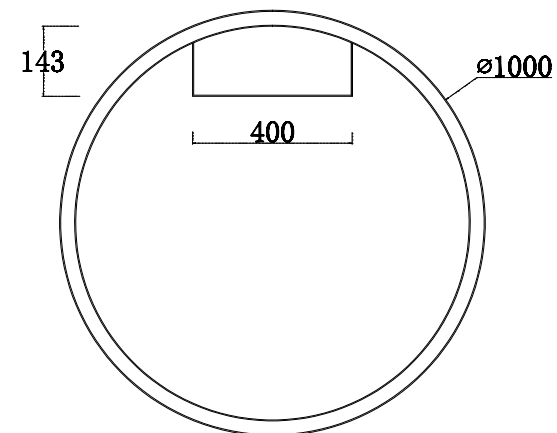

Instruction

MOD058CL-L65BS4K

Gross Weight: 6,52 kg

Net Weight: 6 kg

Volume: 0,101124 m3

Weight and Volume Margin of Error: ±10%

Color: Brass

Material: Aluminum

MAX 65W
3000 Lumen

Model: MOD058CL-L65BS4K

Collection: Technical

Series: Rim

Ceiling Lamps