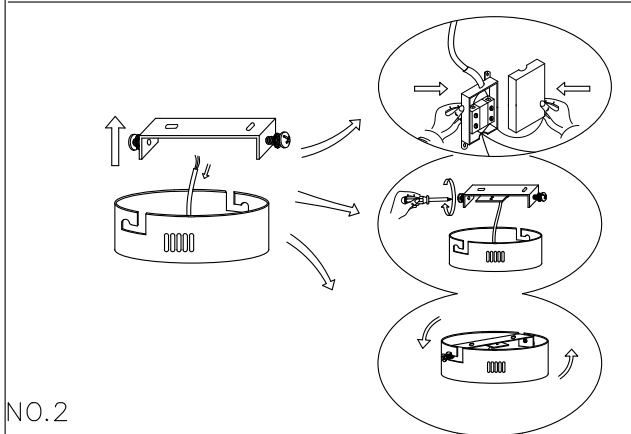

# Instruction

MOD081PL-L50G3K

MAX 55W  
4900 Lumen

Model: MOD081PL-L50G3K  
Collection: Modern  
Series: Tessara

Pendant Lamps