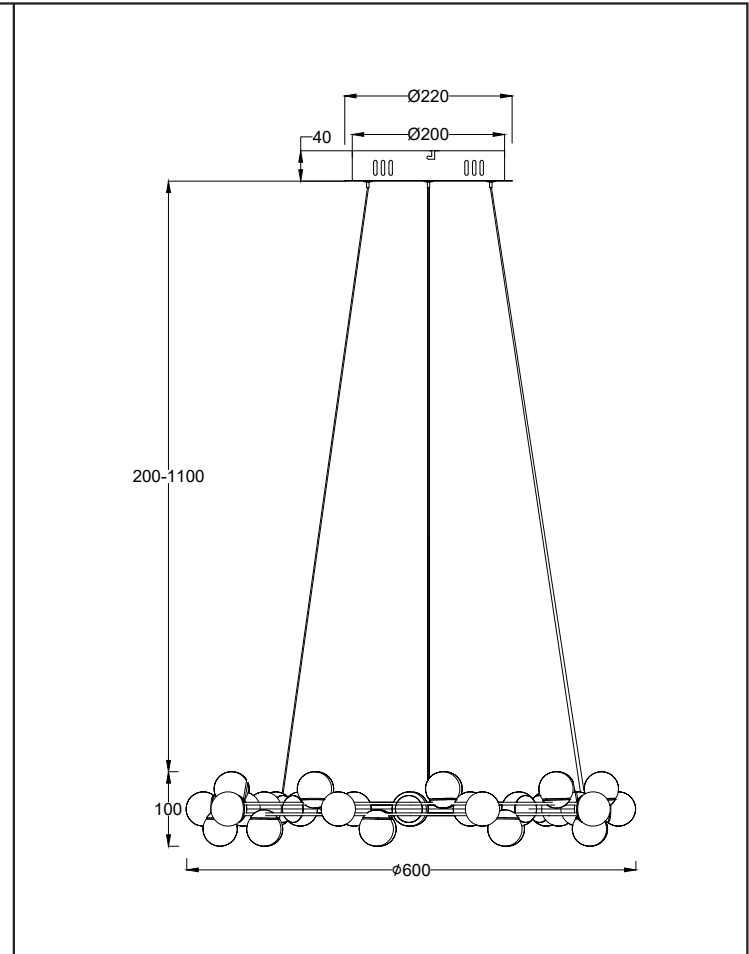

# Instruction

MOD081PL-L50G3K

MAX 55W  
4900 Lumen

Model: MOD081PL-L50G3K  
Collection: Modern  
Series: Tessara

Pendant Lamps