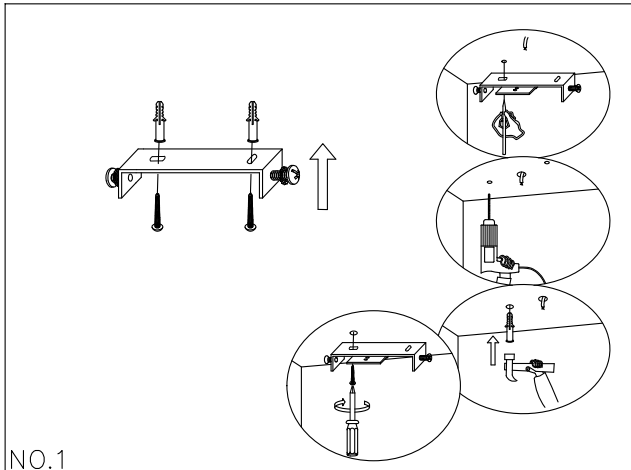

# Instruction

MOD081PL-L50G3K

MAX 55W  
4900 Lumen

Model: MOD081PL-L50G3K  
Collection: Modern  
Series: Tessara

Pendant Lamps