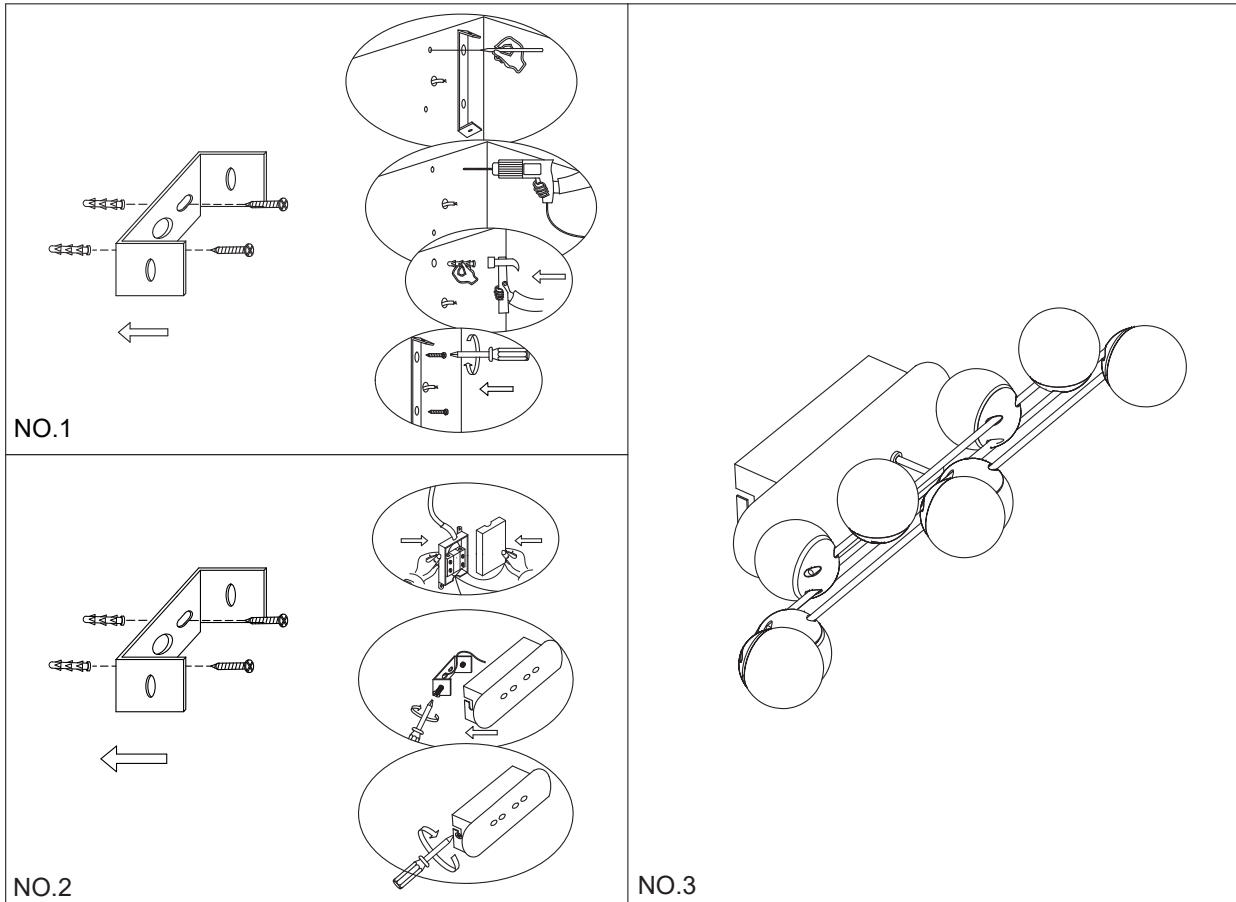

Instruction

MOD081WL-L13G3K

MAX 13W
1300 Lumen

Model: MOD081WL-L13G3K
Collection: Modern
Series: Tessara

Wall Lamps