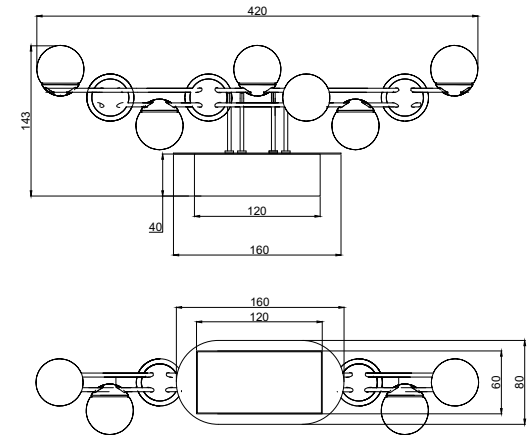

Instruction

MOD081WL-L13G3K

MAX 13W
1300 Lumen

Model: MOD081WL-L13G3K
Collection: Modern
Series: Tessara

Wall Lamps