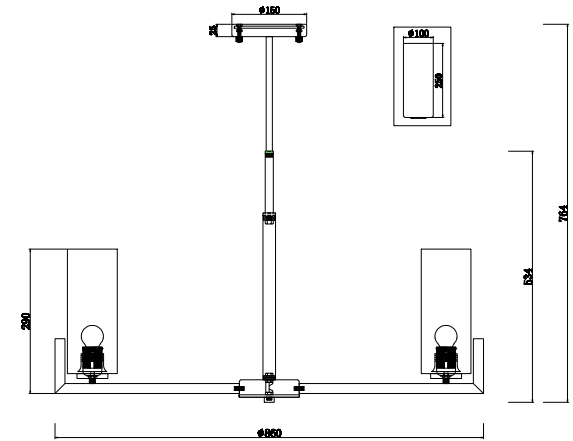

Instruction

MOD089PL-10BS

10 x E14 (40W)

Model: MOD089PL-10BS
Collection: Modern
Series: Fortano

Ceiling Lamps