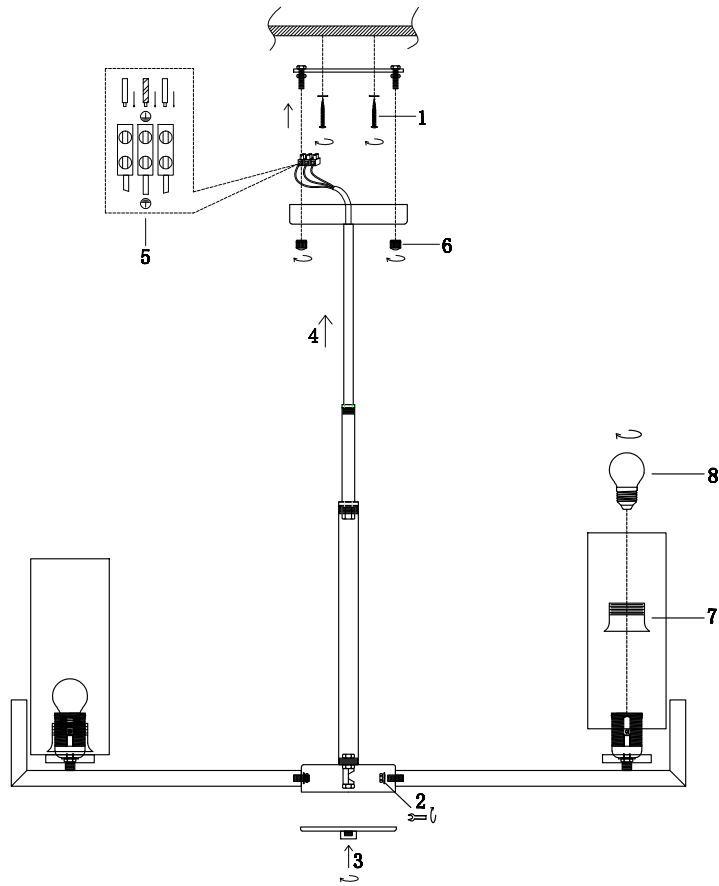

Instruction

MOD089PL-10BS

10 x E14 (40W)

Model: MOD089PL-10BS
Collection: Modern
Series: Fortano

Ceiling Lamps